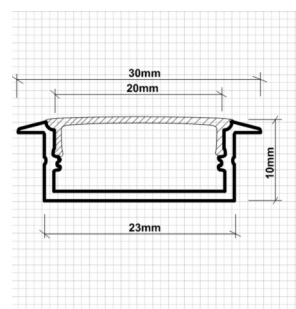

Wide Aluminum LED Profile with frosted diffuser Recessed 1&2 meter

VL-PA09-O 100cm Frosted Diffuser $16.00
VL-PA09-O-2m 200cm Frosted Diffuser $31.50

Aluminum Flat LED Profile with frosted diffuser 2 meter

VL-PA9-O-2m 200cm Frosted Diffuser $30.00