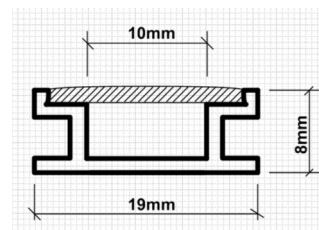

Aluminum LED Profile with clear diffuser 1 meter Surface Mounted

VL-PA05-C 100cm Clear Diffuser $15.80