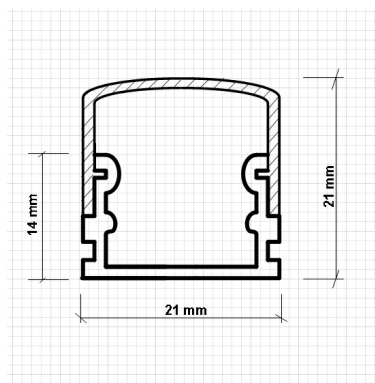

Deep Box Section Aluminium LED Profile with frosted diffuser Surface Mounted 2 meter

VL-PA15-O-2m 200cm Frosted Diffuser $27.00