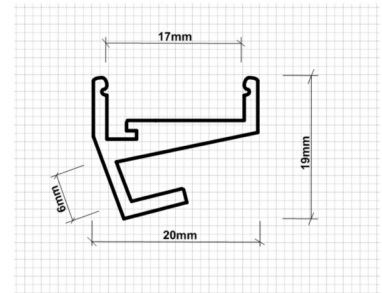

Aluminum LED Profile with clear diffuser 1 meter Ceiling Surface Mounted

VL-PA08-C 100cm Frosted Diffuser $19.00

Aluminum LED Profile for Glass Display Lighting 1 meter

VL-PA11 100cm NO Diffuser $10.00

Profile Accessories

Corner Connector for LED Mounting Profiles

VL-PCC $8.50

Touch Dimmer ON Off Switch

VL-PTS $6.50

LED Profile End Cup (All Models)

VL-LPEC $1.00

LED Profile Mounting Clip

$1.00