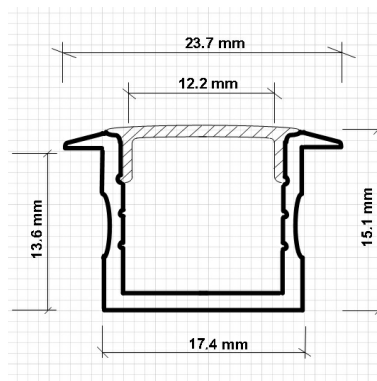

Deep Aluminium LED Profile with frosted diffuser Recessed 1&2 meter

VL-PA14-O 100cm Frosted Diffuser $13.50
VL-PA14-O-2m 200cm Frosted Diffuser $26.50