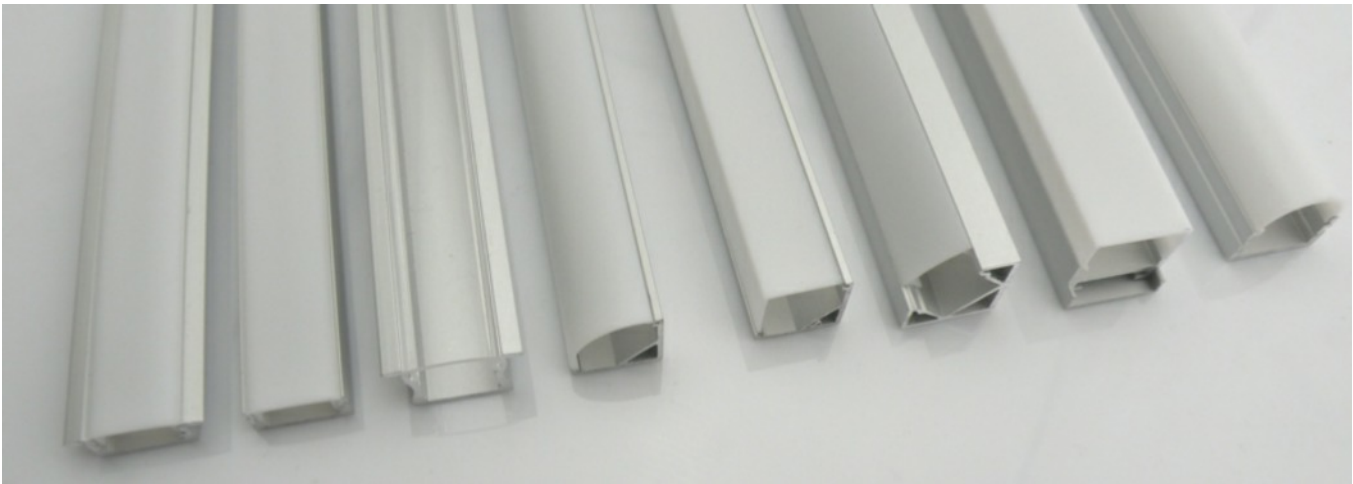

LED Mounting Profiles

Application of LED Profile is quite wide. Profiles can be used for lighting kitchen countertops, cabinets, shelves, shop windows, stairs lights, etc. Profile is one of the most common variants of illumination.

LED Profiles work as the connector between the LED Strip and the application area and provides a stylish and finished look.

Aluminum LED Profile Surface Mounted 1&2 meter

VL-PA07-O 100cm Frosted Diffuser \$12.90
 VL-PA07-O-2m 200cm Frosted Diffuser \$25.50
 VL-PA07-C-2m 200cm Clear Diffuser \$25.50

Aluminum LED Profile Recessed 1&2 meter

VL-PA06-O 100cm Frosted Diffuser \$13.9
 VL-PA06-O-2m 200cm Frosted Diffuser \$25.50
 VL-PA06-C-2m 200cm Clear Diffuser \$25.50

Wide Aluminum LED Profile with frosted diffuser Surface Mounted 1&2 meter