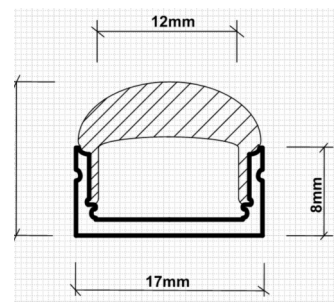

Aluminum Corner LED Profile 1&2 meter

VL-PA04-O 100cm Frosted Diffuser $12.50
VL-PA04-O-2m 200cm Frosted Diffuser $26.50
VL-PA04-C-2m 200cm Clear Diffuser $26.50

Aluminum Corner LED Profile with frosted diffuser 1 meter

VL-PA03-O 100cm Frosted Diffuser $14.50

Aluminum Corner LED Maxi Profile with frosted diffuser 1 meter

VL-PA12-O 100cm Frosted Diffuser $13.50

Flat Aluminum LED Profile with frosted diffuser 1 meter Recessed

VL-PA01-O 100cm Frosted Diffuser $17.10

Aluminum LED Profile with clear diffuser 1 meter Surface Mounted

VL-PA05-C 100cm Clear Diffuser $15.80