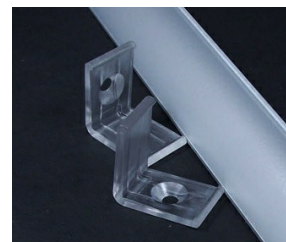

Aluminum LED Profile for Glass Display Lighting 1 meter

VL-PA11 100cm NO Diffuser \$10.00

Profile Accessories

Corner Connector for LED Mounting Profiles

VL-PCC \$8.50

Touch Dimmer ON Off Switch

VL-PTS \$6.50

LED Profile End Cup (All Models)

VL-LPEC \$1.00

LED Profile Mounting Clip

\$1.00