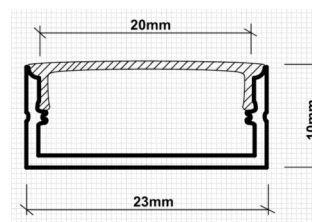

Wide Aluminum LED Profile with frosted diffuser Surface Mounted 1&2 meter

VL-PA02-O 100cm Frosted Diffuser $16.00
VL-PA02-O-2m 200cm Frosted Diffuser $31.50