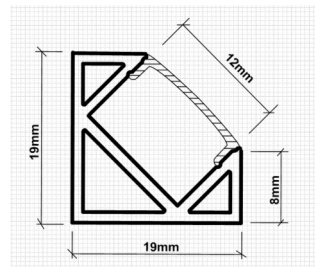

Aluminum Corner LED Profile with frosted diffuser 1 meter

VL-PA03-O 100cm Frosted Diffuser $14.50