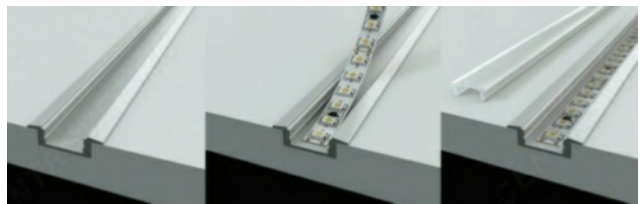

LED Mounting Profiles

Application of LED Profile is quite wide. Profiles can be used for lighting kitchen countertops, cabinets, shelves, shop windows, stairs lights, etc. Profile is one of the most common variants of illumination.

LED Profiles work as the connector between the LED Strip and the application area and provides a stylish and finished look.

Aluminum LED Profile Surface Mounted 1&2 meter

VL-PA07-O 100cm Frosted Diffuser \$12.90
 VL-PA07-O-2m 200cm Frosted Diffuser \$25.50
 VL-PA07-C-2m 200cm Clear Diffuser \$25.50

Aluminum LED Profile Recessed 1&2 meter

VL-PA06-O 100cm Frosted Diffuser \$13.9
 VL-PA06-O-2m 200cm Frosted Diffuser \$25.50
 VL-PA06-C-2m 200cm Clear Diffuser \$25.50

Wide Aluminum LED Profile with frosted diffuser Surface Mounted 1&2 meter