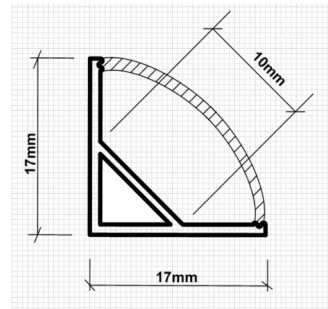

Aluminum Corner LED Profile 1&2 meter

VL-PA04-O 100cm Frosted Diffuser $12.50
VL-PA04-O-2m 200cm Frosted Diffuser $26.50
VL-PA04-C-2m 200cm Clear Diffuser $26.50