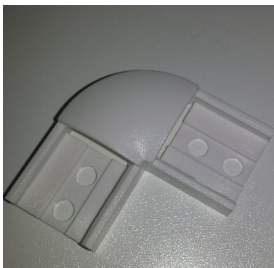

Profile Accessories

Corner Connector for LED Mounting Profiles