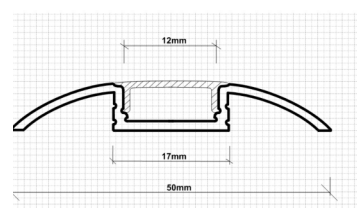

Aluminum LED Profile Surface Mounted 1&2 meter

VL-PA07-O 100cm Frosted Diffuser $12.90
VL-PA07-O-2m 200cm Frosted Diffuser $25.50
VL-PA07-C-2m 200cm Clear Diffuser $25.50

Aluminum LED Profile Recessed 1&2 meter

VL-PA06-O 100cm Frosted Diffuser $13.9
VL-PA06-O-2m 200cm Frosted Diffuser $25.50
VL-PA06-C-2m 200cm Clear Diffuser $25.50

Wide Aluminum LED Profile with frosted diffuser Surface Mounted 1&2 meter

VL-PA02-O 100cm Frosted Diffuser $16.00
VL-PA02-O-2m 200cm Frosted Diffuser $31.50

Wide Aluminum LED Profile with frosted diffuser Recessed 1&2 meter

VL-PA09-O 100cm Frosted Diffuser $16.00
VL-PA09-O-2m 200cm Frosted Diffuser $31.50

Aluminum Flat LED Profile with frosted diffuser 2 meter

VL-PA9-O-2m 200cm Frosted Diffuser $30.00