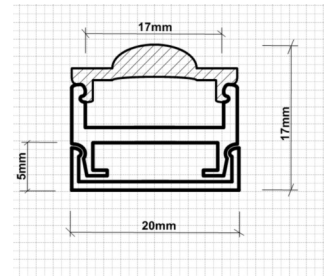

Aluminum LED Profile with clear diffuser 1 meter Ceiling Surface Mounted

VL-PA08-C 100cm Frosted Diffuser $19.00

Aluminum LED Profile for Glass Display Lighting 1 meter

VL-PA11 100cm NO Diffuser $10.00