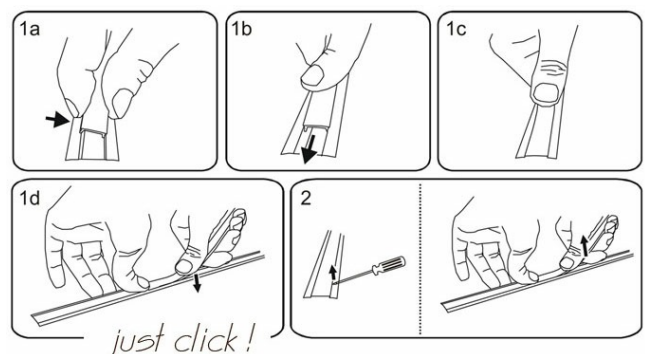

LED Mounting Profiles

Application of LED Profile is quite wide. Profiles can be used for lighting kitchen countertops, cabinets, shelves, shop windows, stairs lights, etc. Profile is one of the most common variants of illumination.

LED Profiles work as the connector between the LED Strip and the application area and provides a stylish and finished look.

Aluminum LED Profile Surface Mounted 1&2 meter

VL-PA07-O 100cm Frosted Diffuser \$12.90
 VL-PA07-O-2m 200cm Frosted Diffuser \$25.50
 VL-PA07-C-2m 200cm Clear Diffuser \$25.50