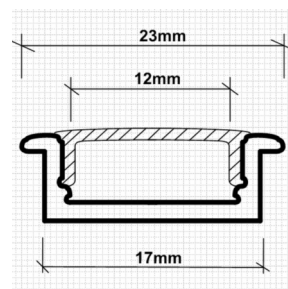

Aluminum LED Profile Surface Mounted 1&2 meter

VL-PA07-O 100cm Frosted Diffuser $12.90
VL-PA07-O-2m 200cm Frosted Diffuser $25.50
VL-PA07-C-2m 200cm Clear Diffuser $25.50

Aluminum LED Profile Recessed 1&2 meter

VL-PA06-O 100cm Frosted Diffuser $13.9
VL-PA06-O-2m 200cm Frosted Diffuser $25.50
VL-PA06-C-2m 200cm Clear Diffuser $25.50

Wide Aluminum LED Profile with frosted diffuser Surface Mounted 1&2 meter

VL-PA02-O 100cm Frosted Diffuser $16.00
VL-PA02-O-2m 200cm Frosted Diffuser $31.50

Wide Aluminum LED Profile with frosted diffuser Recessed 1&2 meter

VL-PA09-O 100cm Frosted Diffuser $16.00
VL-PA09-O-2m 200cm Frosted Diffuser $31.50

Aluminum Flat LED Profile with frosted diffuser 2 meter

VL-PA9-O-2m 200cm Frosted Diffuser $30.00