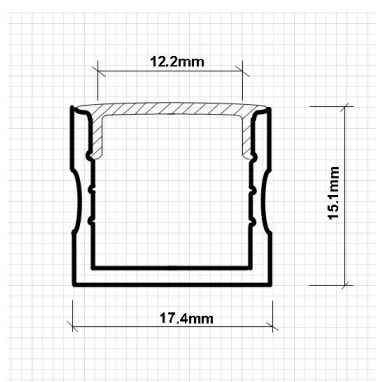

Deep Aluminium LED Profile with frosted diffuser Surface Mounted 1&2 meter

VL-PA13-O 100cm Frosted Diffuser $13.50
VL-PA13-O-2m 200cm Frosted Diffuser $26.50