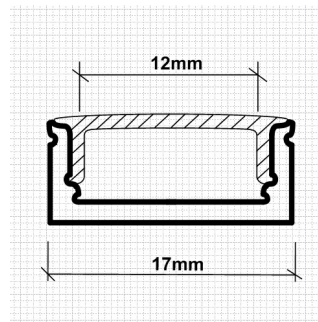

Aluminum LED Profile Recessed 1&2 meter

VL-PA06-O 100cm Frosted Diffuser \$13.9
 VL-PA06-O-2m 200cm Frosted Diffuser \$25.50
 VL-PA06-C-2m 200cm Clear Diffuser \$25.50

Wide Aluminum LED Profile with frosted diffuser Surface Mounted 1&2 meter