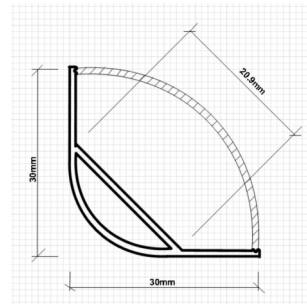

Aluminum Corner LED Maxi Profile with frosted diffuser 1 meter

VL-PA12-O 100cm Frosted Diffuser $13.50

Flat Aluminum LED Profile with frosted diffuser 1 meter Recessed

VL-PA01-O 100cm Frosted Diffuser $17.10