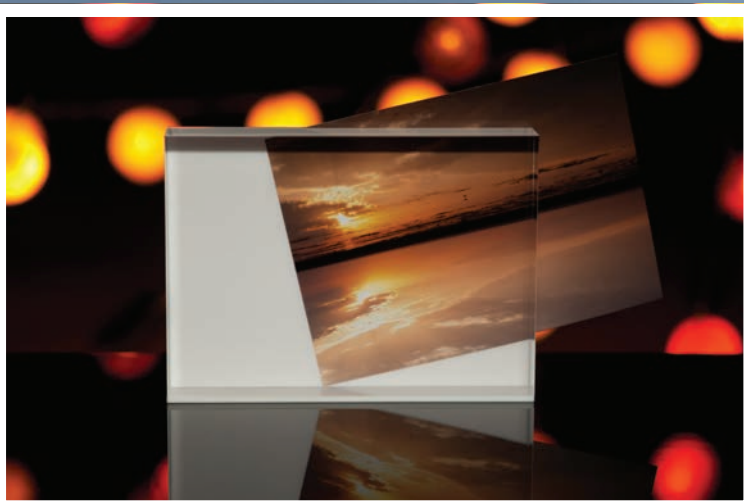

icepix
icepix

ACRYLIC PHOTO BLOCKS

With interchangeable feature

Icepix Photo blocks are fast becoming the most stylish way of displaying your images.

The clarity and depth of the acrylic enhances the colours and vibrancy while providing a 3D effect.

icepix
icepix

ACRYLIC PHOTO BLOCKS

With interchangeable feature

icepix

MORE THAN JUST A PHOTO FRAME

The only DIY acrylic photo block on the market. Turn your favorite images into an impressive 3D artwork. The advantage of our acrylic block is it's unique design that allows you to easily change your images whenever you wish.

Icepix Photo Blocks provide a freestanding display making it ideal for desks, coffee tables, mantle pieces & office receptions. Each block is diamond polished for a superior finish.

icepix
icepix

SIZE & SPECIFICATIONS

Size	Colour	Thickness
6x4'	black	30mm
6x4'	white	30mm
5x7'	white	30mm
7x5'	white	30mm
8x10'	white	30mm
10x8'	white	30mm

DIY

Unlike other alternatives there are no internal fixing such as magnets etc. which interfere with the viewed image. You have all the benefits of a face mounted block without the restriction of having to choose a single image. 30mm thick clear acrylic are used on our blocks providing a freestanding display making it ideal for desks, coffee tables, mantle pieces & office receptions. Each block is diamond polished for a superior finish.