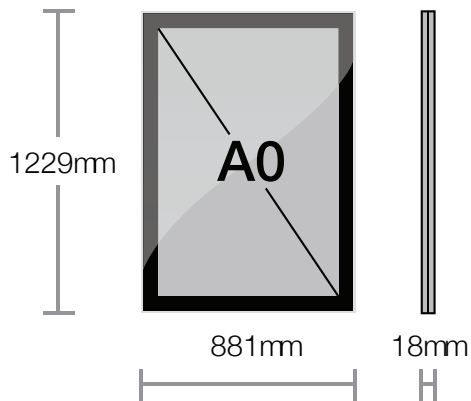

Size & Specifications

Size: 470mm x 347mm

Depth: 12mm

Viewable Size: 410mm x 287mm

Transparency Size: 420mm x 297mm

Power Supply: 1.8m long 12V adaptor

What comes in the Box

- LED Lightbox
- Power adaptor
- Counter support mounts
- Wall hook mounts

Size & Specifications

Size: 644mm x 470mm

Depth: 12mm

Viewable Size: 584mm x 410mm

Transparency Size: 594mm x 420mm

Power Supply: 1.8m long 12V adaptor

What comes in the Box

- LED Lightbox
- Power adaptor
- Counter support mounts
- Wall hook mounts

Size & Specifications

Size: 881mm x 634mm

Depth: 18mm

Viewable Size: 820mm x 572mm

Transparency Size: 841mm x 594mm

Power Supply: 1.8m long 12V adaptor

What comes in the Box

- LED Lightbox
- Power adaptor
- Wall mount kit

Size & Specifications

Size:1229mm x 881mm

Depth:18mm

Viewable Size:1168mm x 820mm

Transpaency Size:1189mm x 841mm

Power Supply:1.8m long12V adaptor

What comes in the Box

- LED Lightbox
- Power adaptor
- Wall mount kit