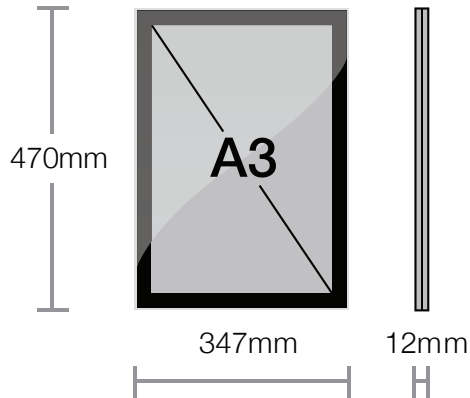

Size & Specifications

Size: 470mm x 347mm

Depth: 12mm

Viewable Size: 410mm x 287mm

Transparency Size: 420mm x 297mm

Power Supply: 1.8m long 12V adaptor

What comes in the Box

- LED Lightbox
- Power adaptor
- Counter support mounts
- Wall hook mounts

Size & Specifications

Size: 644mm x 470mm

Depth: 12mm

Viewable Size: 584mm x 410mm

Transparency Size: 594mm x 420mm

Power Supply: 1.8m long 12V adaptor

What comes in the Box

- LED Lightbox
- Power adaptor
- Counter support mounts
- Wall hook mounts

Size & Specifications

Size: 881mm x 634mm

Depth: 18mm

Viewable Size: 820mm x 572mm

Transparency Size: 841mm x 594mm

Power Supply: 1.8m long 12V adaptor

What comes in the Box

- LED Lightbox
- Power adaptor
- Wall mount kit

Size & Specifications

Size:1229mm x 881mm

Depth:18mm

Viewable Size:1168mm x 820mm

Transpaency Size:1189mm x 841mm

Power Supply:1.8m long12V adaptor

What comes in the Box

- LED Lightbox
- Power adaptor
- Wall mount kit