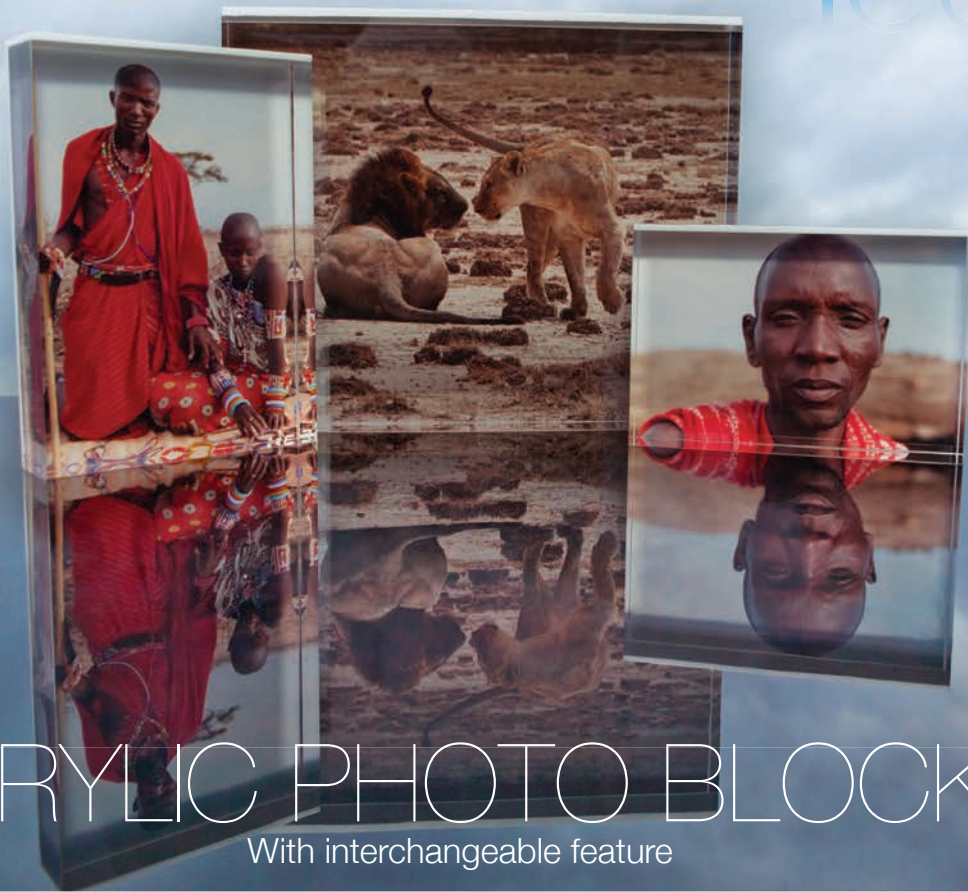

icepix
icepix

ACRYLIC PHOTO BLOCKS

With interchangeable feature

Icepix Photo blocks are fast becoming the most stylish way of displaying your images.

The clarity and depth of the acrylic enhances the colours and vibrancy while providing a 3D effect.

icepix
icepix

ACRYLIC PHOTO BLOCKS

With interchangeable feature

icepix

MORE THAN JUST A PHOTO FRAME

The only DIY acrylic photo block on the market. Turn your favorite images into an impressive 3D artwork. The advantage of our acrylic block is it's unique design that allows you to easily change your images whenever you wish.

Icepix Photo Blocks provide a freestanding display making it ideal for desks, coffee tables, mantle pieces & office receptions. Each block is diamond polished for a superior finish.

icepix
icepix

SIZE & SPECIFICATIONS

Size	Colour	Thickness
6x4'	black	30mm
6x4'	white	30mm
5x7'	white	30mm
7x5'	white	30mm
8x10'	white	30mm
10x8'	white	30mm

DIY

Unlike other alternatives there are no internal fixing such as magnets etc. which interfere with the viewed image. You have all the benefits of a face mounted block without the restriction of having to choose a single image. 30mm thick clear acrylic are used on our blocks providing a freestanding display making it ideal for desks, coffee tables, mantle pieces & office receptions. Each block is diamond polished for a superior finish.