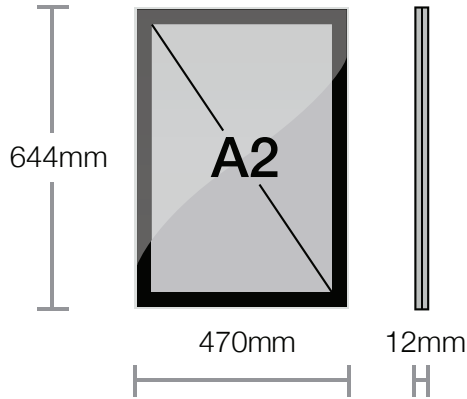

Size & Specifications

Size: 470mm x 347mm

Depth: 12mm

Viewable Size: 410mm x 287mm

Transparency Size: 420mm x 297mm

Power Supply: 1.8m long 12V adaptor

What comes in the Box

- LED Lightbox
- Power adaptor
- Counter support mounts
- Wall hook mounts

Size & Specifications

Size: 644mm x 470mm

Depth: 12mm

Viewable Size: 584mm x 410mm

Transparency Size: 594mm x 420mm

Power Supply: 1.8m long 12V adaptor

What comes in the Box

- LED Lightbox
- Power adaptor
- Counter support mounts
- Wall hook mounts

Size & Specifications

Size: 881mm x 634mm

Depth: 18mm

Viewable Size: 820mm x 572mm

Transparency Size: 841mm x 594mm

Power Supply: 1.8m long 12V adaptor

What comes in the Box

- LED Lightbox
- Power adaptor
- Wall mount kit

Size & Specifications

Size:1229mm x 881mm

Depth:18mm

Viewable Size:1168mm x 820mm

Transpaency Size:1189mm x 841mm

Power Supply:1.8m long12V adaptor

What comes in the Box

- LED Lightbox
- Power adaptor
- Wall mount kit