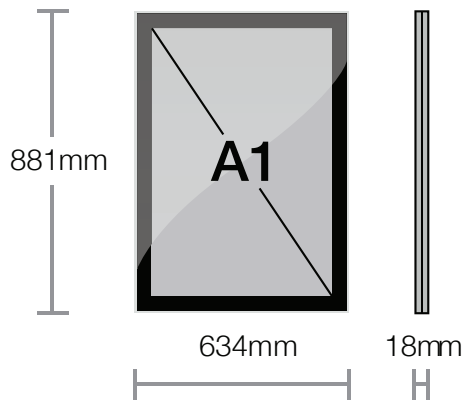

Size & Specifications

Size: 470mm x 347mm

Depth: 12mm

Viewable Size: 410mm x 287mm

Transparency Size: 420mm x 297mm

Power Supply: 1.8m long 12V adaptor

What comes in the Box

- LED Lightbox
- Power adaptor
- Counter support mounts
- Wall hook mounts

Size & Specifications

Size: 644mm x 470mm

Depth: 12mm

Viewable Size: 584mm x 410mm

Transparency Size: 594mm x 420mm

Power Supply: 1.8m long 12V adaptor

What comes in the Box

- LED Lightbox
- Power adaptor
- Counter support mounts
- Wall hook mounts

Size & Specifications

Size: 881mm x 634mm

Depth: 18mm

Viewable Size: 820mm x 572mm

Transparency Size: 841mm x 594mm

Power Supply: 1.8m long 12V adaptor

What comes in the Box

- LED Lightbox
- Power adaptor
- Wall mount kit

Size & Specifications

Size:1229mm x 881mm

Depth:18mm

Viewable Size:1168mm x 820mm

Transpaency Size:1189mm x 841mm

Power Supply:1.8m long12V adaptor

What comes in the Box

- LED Lightbox
- Power adaptor
- Wall mount kit