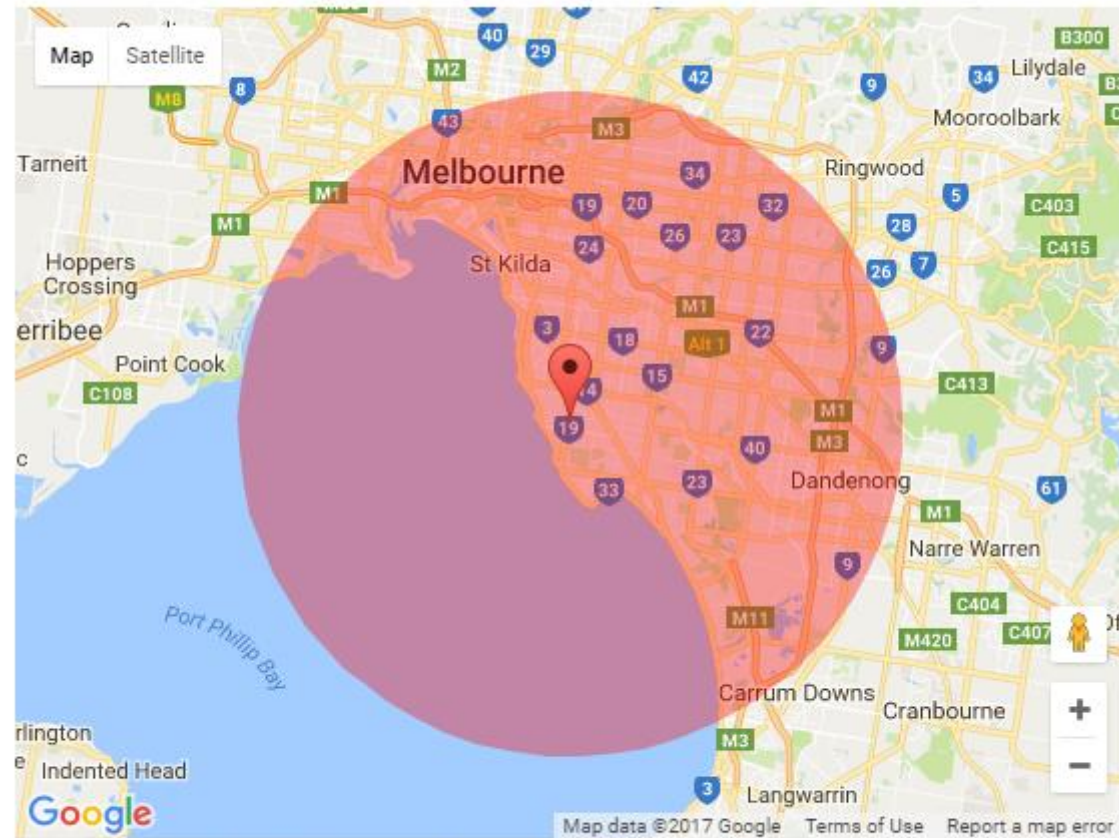

SERVICE AREA

Note: The area shown is approximate only. Call us for further details.

* Travel charges may apply

Do you need a reliable local plumber? We're here to help you solve all your plumbing problems.

Although we are based in Highett, we also provide plumbing services within approximately a 50 Kilometre radius of Highett.