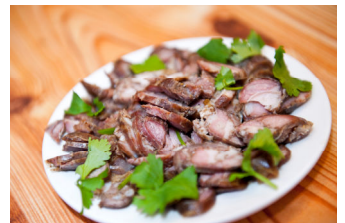

小吃类 Snacks

28. 卷煎 $4.50
  Special Omelet with Marinated Pork Mince and Walnuts
29. 哈尔滨风干肠 $4.50
  Haerbin Style Kabana
30. 椒盐鱿鱼须 $4.00
  Deep Fried Calamari with Salt & Pepper
31. 炸丸子 $3.50
  Deep Fried Meat Ball
32. 炸云吞 $3.50
  Deep Fried Won Ton