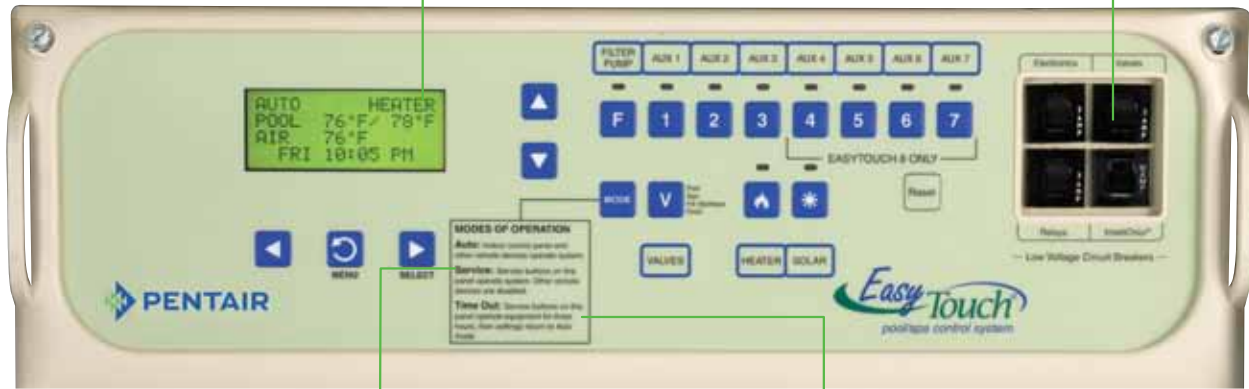

What's more, EasyTouch systems set the standard for operating simplicity with push-button operation and clear, intuitive instructions and displays.

Today, the EasyTouch system family offers even more features, options and technology while remaining affordable for any inground pool owner. They also remain the simplest to program and operate...push-button simple.

THE ULTIMATE CONVENIENCE IN POOLSIDE CONTROL, RIGHT AT YOUR FINGERTIPS.

Add an optional ScreenLogic® Interface Kit to your EasyTouch system and you can control everything from pool and spa temperatures, to jets, lighting, water features and more—right from your favorite Apple® device. The ScreenLogic interface gives you access to your pool and spa's operation from practically anywhere, anytime using your Apple iPad®, iPhone®, iPod touch® mobile digital device, PC or Mac® computer. Whether you're across the deck or around the globe, pool control has never been this easy.

The EasyTouch system control panel makes programming easy while the LCD display informs and instructs you every step of the way

The EasyTouch system integrates resettable circuit breakers into the Load Center—everything is readily accessible by you or your service professional from outside your home