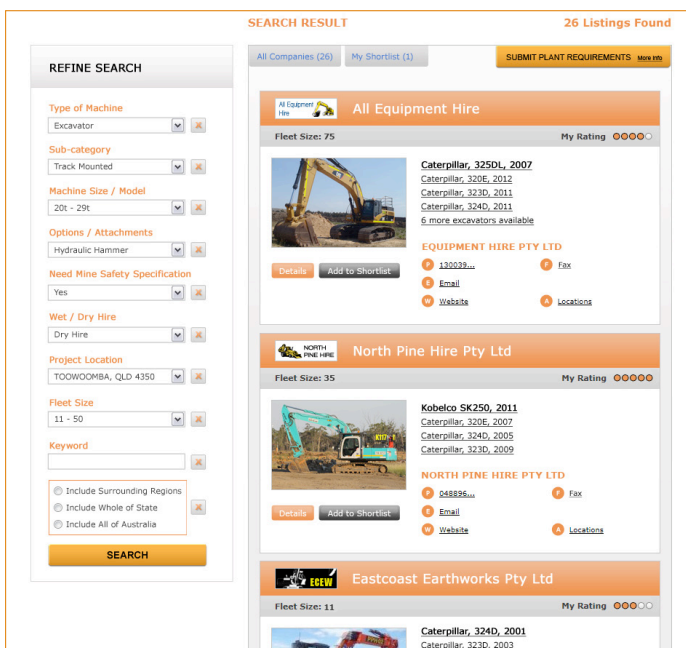

SPECIAL OFFER

FREE Membership for the first 6 months for all new Plant Hire Members. Try out this new industry tool for free and see how many great leads it generates for your business!

What is iseekplant.com.au?

iseekplant.com.au is Australia's 1st Plant Hire Search Engine. It connects Plant Users (project managers, civil contractors, builders and developers) with Plant Owners and operators Australia-wide, based on their capability and availability. Never before has there been a centralised database of equipment and services for Plant Users to easily search, explore and identify businesses that have the plant and capabilities they are seeking.

Plant Search Page

Plant Search Results

PLANT HIRE COMPANIES

- Increase your client base
- Find and secure projects in new regions
- Source projects matching your capabilities
- Expand your fleet based on actual market need
- Receive a personalised website to use in your business marketing
- Hire out more plant more often!

PLANT USERS

- Find available plant matching your specifications at the touch of a button
- Source plant from all over Australia
- Create shortlists and dispatch requirements to many businesses quickly
- Detailed product specs and images means you know exactly what you are getting
- Easily identify available plant prior to submitting tenders
- Search can be done via PC or phone (through our soon-to-be-released Phone App)
- Increased plant options ensures the best fit for the project can be sourced