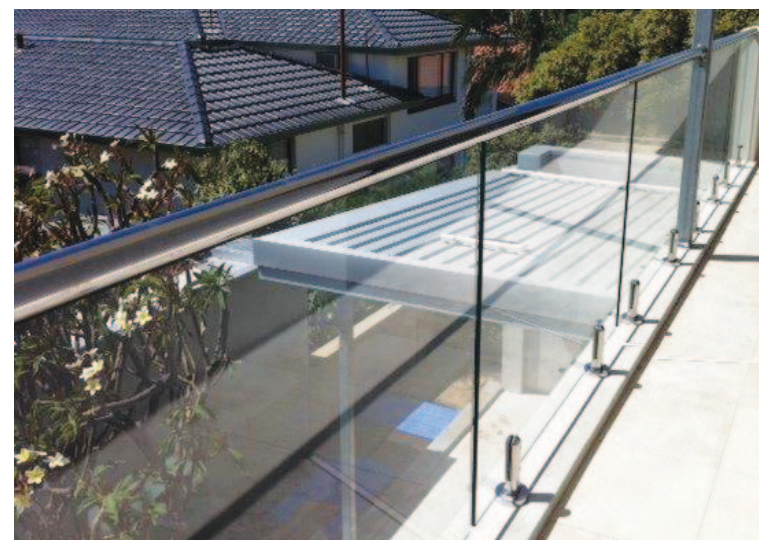

WORLD RECOGNISED
ACCREDITATION

NANO NG1010 PROTECTIVE COATING FOR GLASS

- Repels water
- Easy to clean surface
- Excellent abrasion resistance
- Hard wearing protection
- Long lasting, durable protection
- Scratch resistant