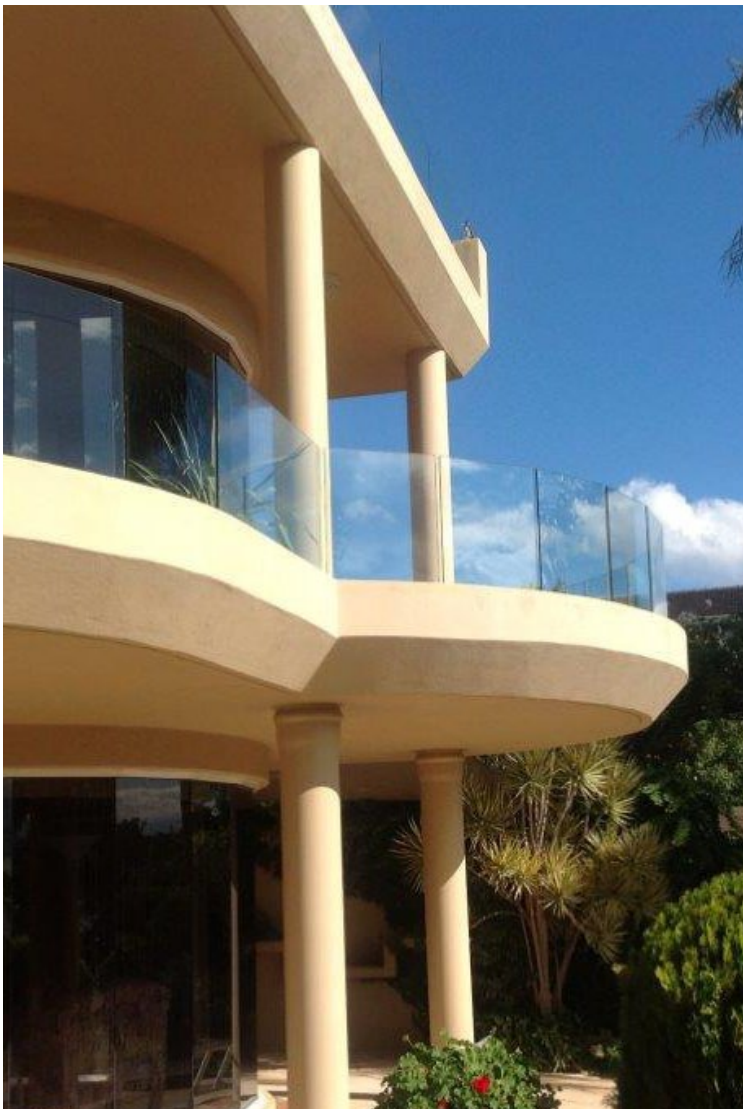

WHY CHOOSE US?

Clear-az-Glass Fencing employs highly skilled, fully trained team members, to provide professional installations of pool fencing and balustrading. Our industry experience is what distinguishes our services from the rest.

You can expect the following when you choose us for your next project:

- **Quality products:** Our products have been tested to Nata specifications. We only use premium glass and stainless steel hardware that meet industry requirements. This ensures a quality finish with absolutely no compromises.
- **Lifetime Warranty:** We are able to offer this due to the confidence we have in the extensive testing we have initiated for our products.
- **Professional installations:** All installations are completed to exact specifications. We guarantee the fence we install will meet all pool safety regulations.

- **Personalised services:** We understand that fencing needs are different for every property. We work closely with you to deliver personalised services based on your requirements.

- **Competitive pricing:** Our solutions provide incredible value that is simply unmatched. We offer some of the most competitive rates on the market.

- **Prompt services:** We value your time and strive to complete all projects in an efficient manner. We make sure to leave your pool area clean when we are finished.

- **Shire Approval:** We are happy to assist you with your Shire application for your pool fencing