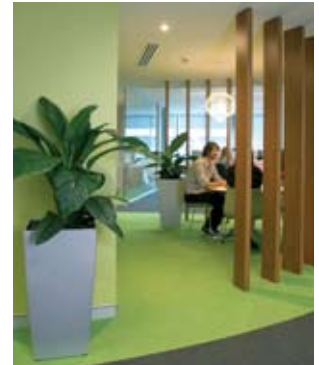

### The brief

iiNet pride themselves on their service – they differentiate with genuine, plain-speaking customer service that has won them awards and strong market presence. In order to provide such cutting edge, helpful and friendly service, they need happy, healthy and engaged staff. The answer – a new contemporary fit out for their headquarters in Perth which included green life throughout, to help provide a quality visual amenity that also helped to make their predominantly young staff feel more comfortable, relaxed and energized.

### The results

**Ambius** installed and continue to maintain the plants. Plants included in breakout areas and informal meeting rooms create a relaxed atmosphere, where staff feel more energised and productive. The plants in the open plan area also help absorb noise and help to break up the hard lines of modern office design. The end result is in keeping with iiNet's strong brand and corporate culture – young, contemporary, relaxed and high energy. Overall, there is a certain casual elegance about the simplicity of the containers, colours and plants chosen. iiNet is happy with the installation and ongoing service from **Ambius** Plant Technicians.