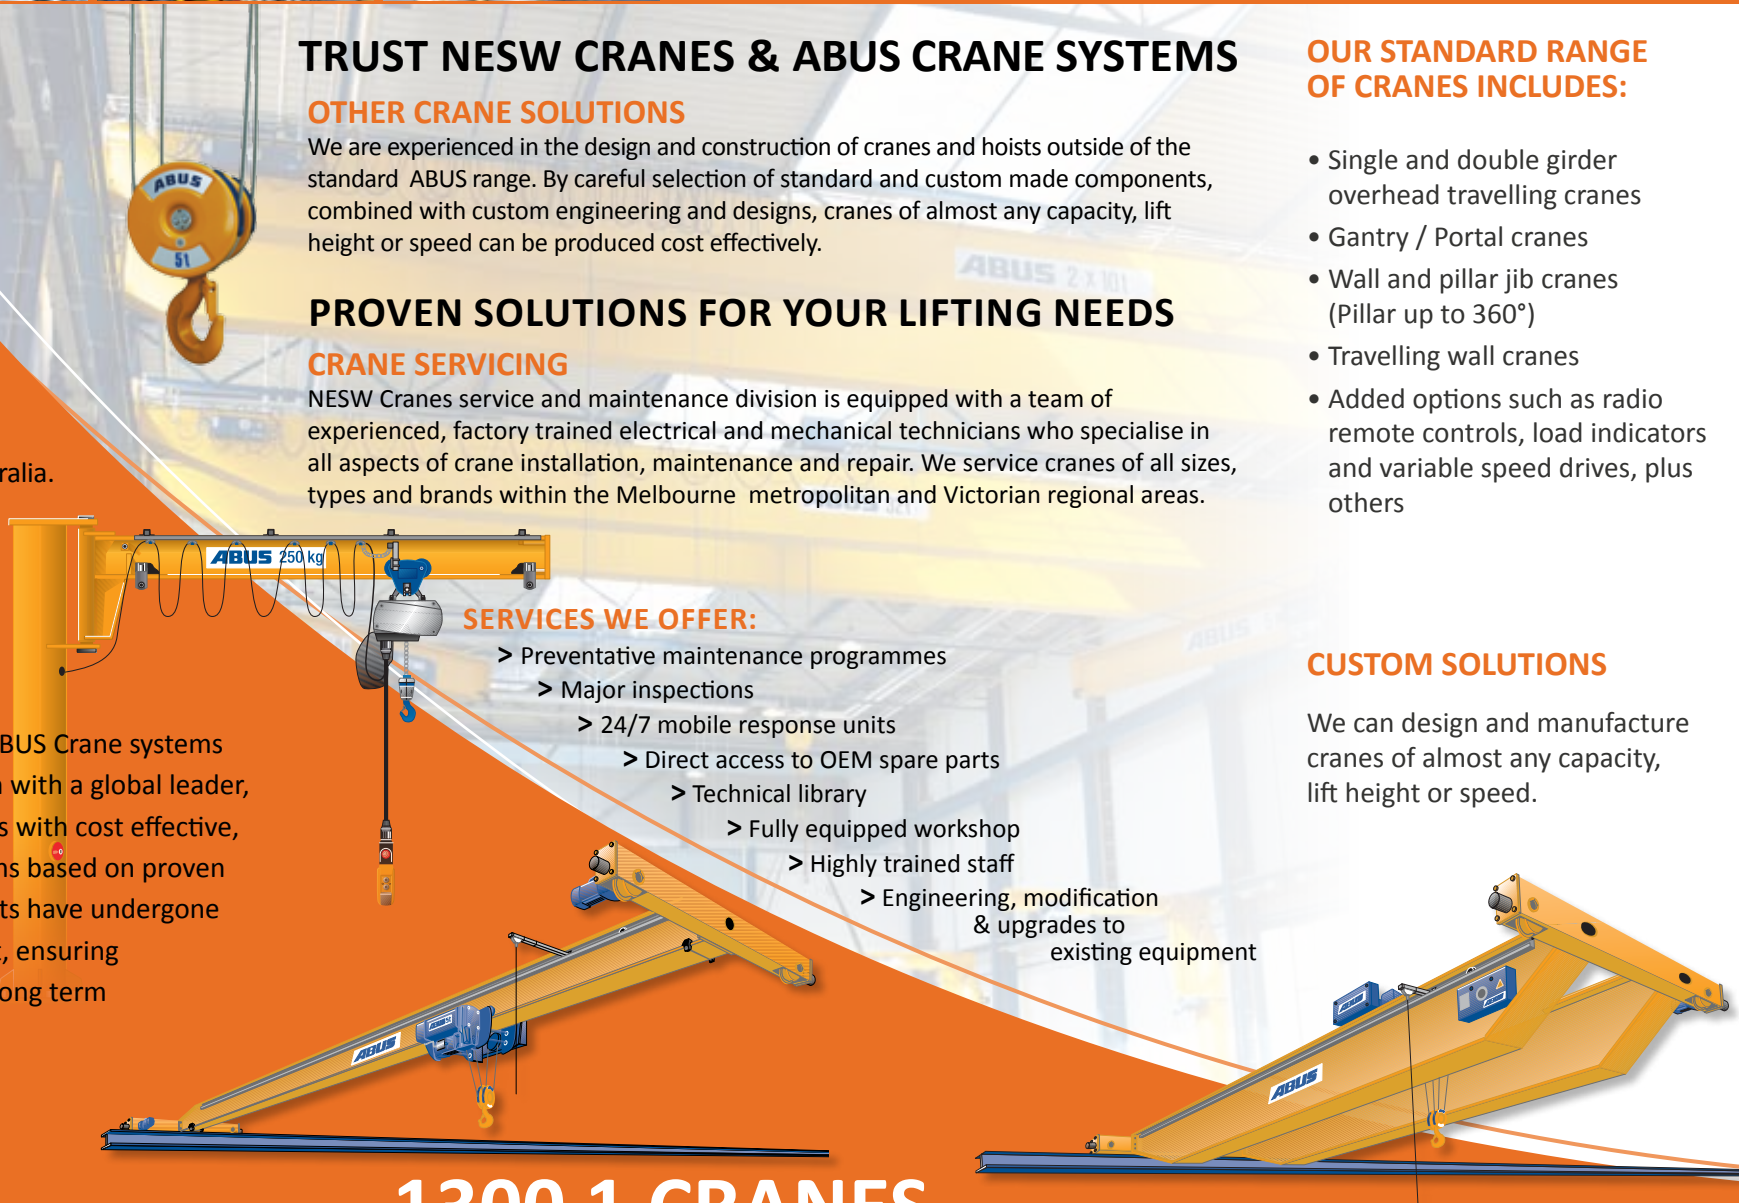

CUSTOM SOLUTIONS

We can design and manufacture cranes of almost any capacity, lift height or speed.

1300 1 CRANES
1300 1 272 637

www.neswcranes.com