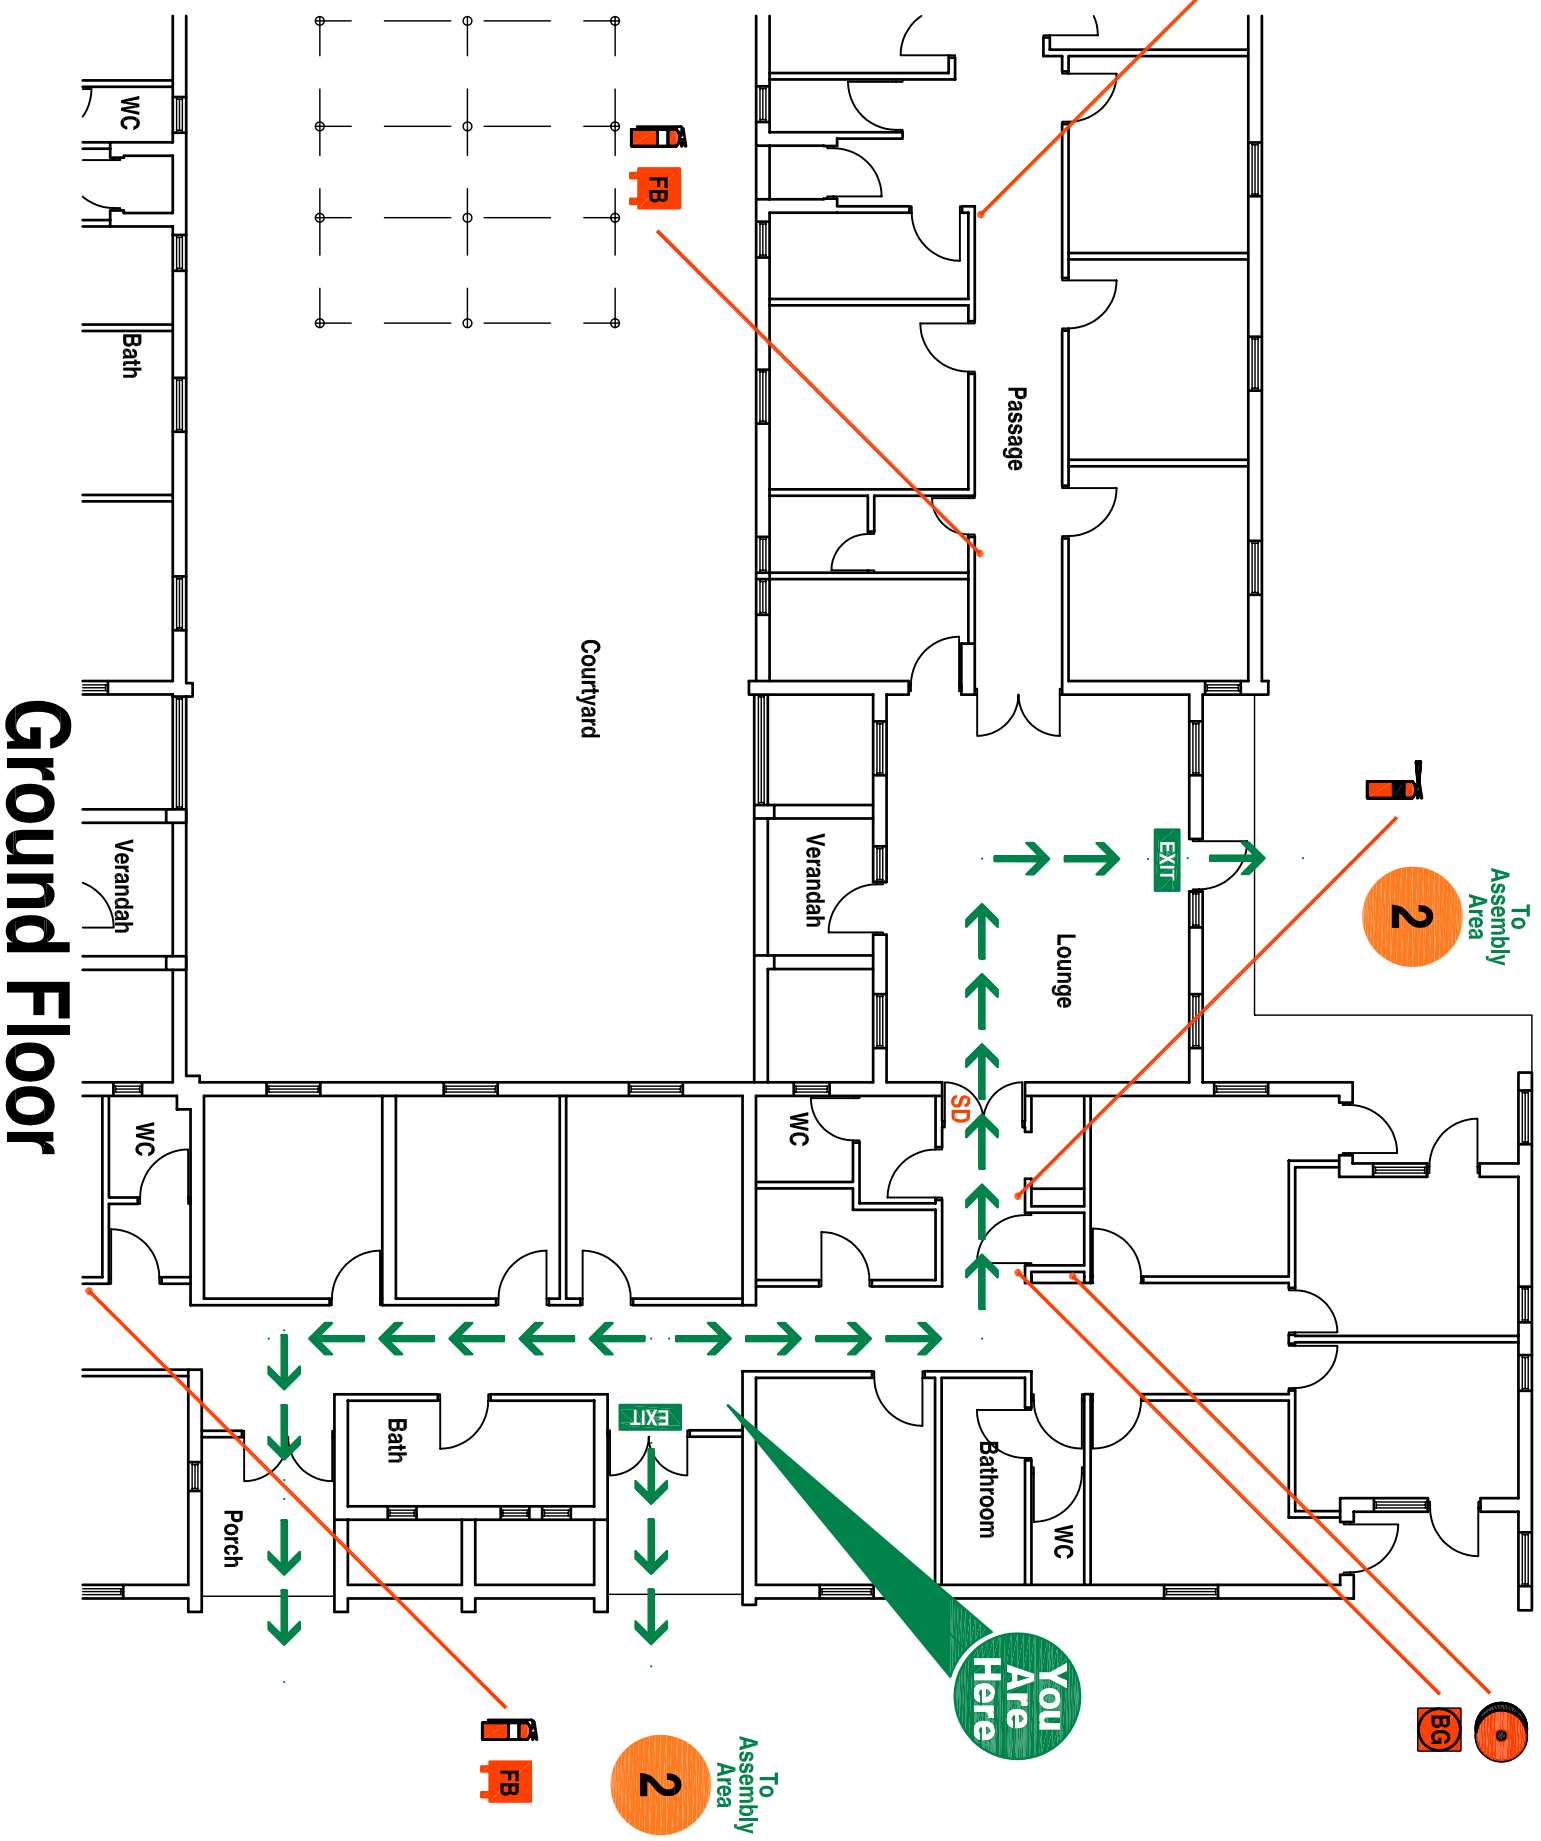

Evacuation Plan

In An Emergency Dial 000

Legend:

-  Evacuation Route
-  Dry Chemical Powder (DCP) Extinguisher
-  CO₂ Fire Extinguisher
-  Break Glass
-  Fire Blanket
-  Fire Hose Reel
-  Smoke Doors
-  Exit Sign

Ground Floor