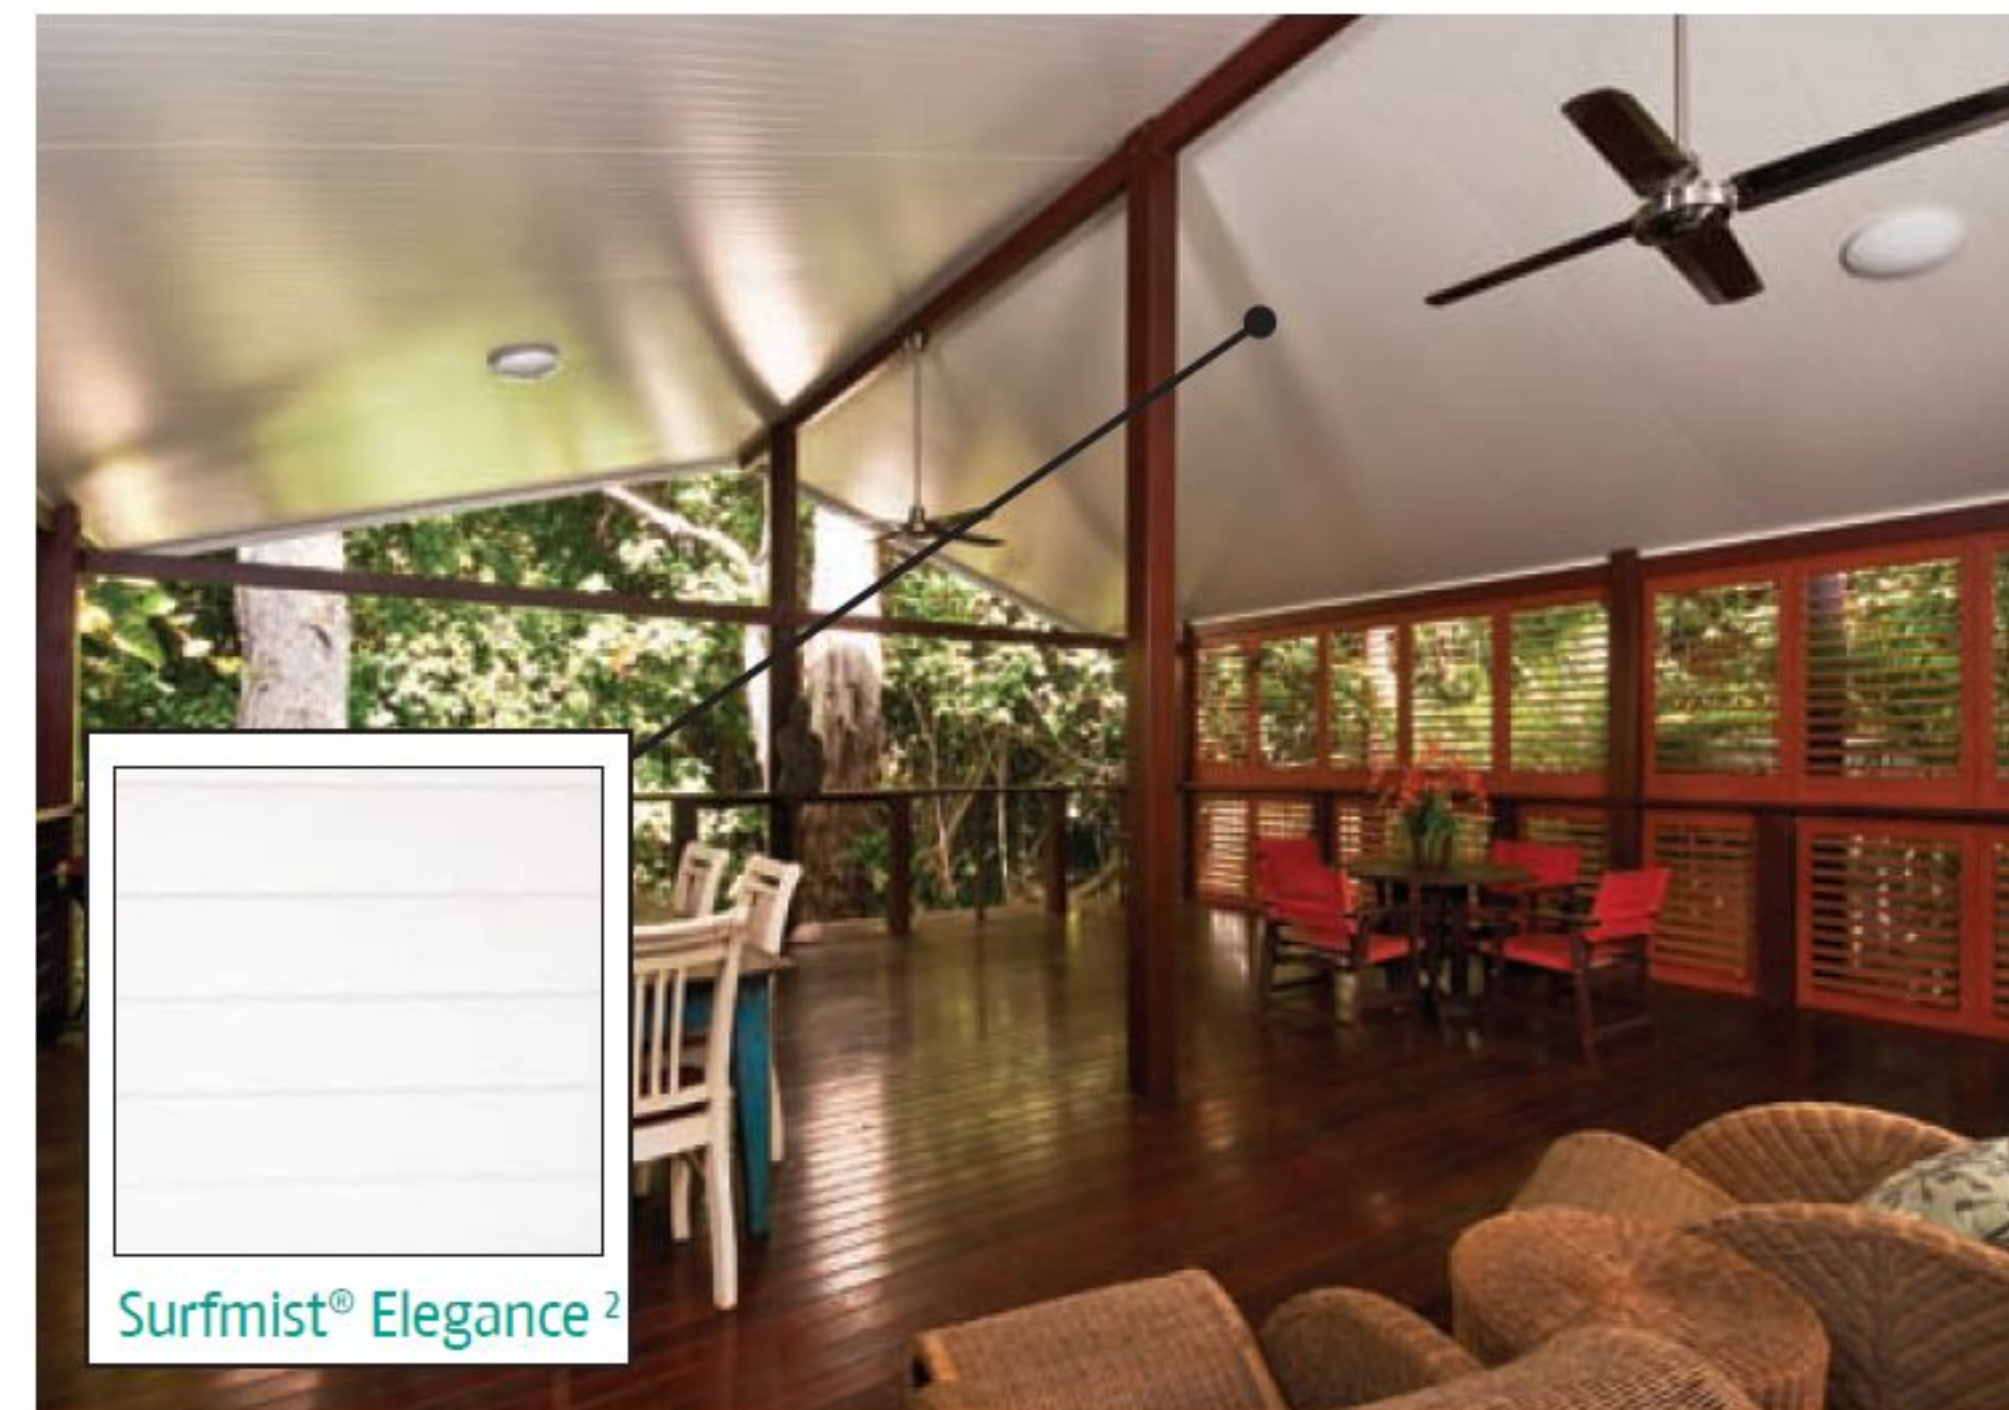

New 'Elegance' ceiling finish gives that VJ look.