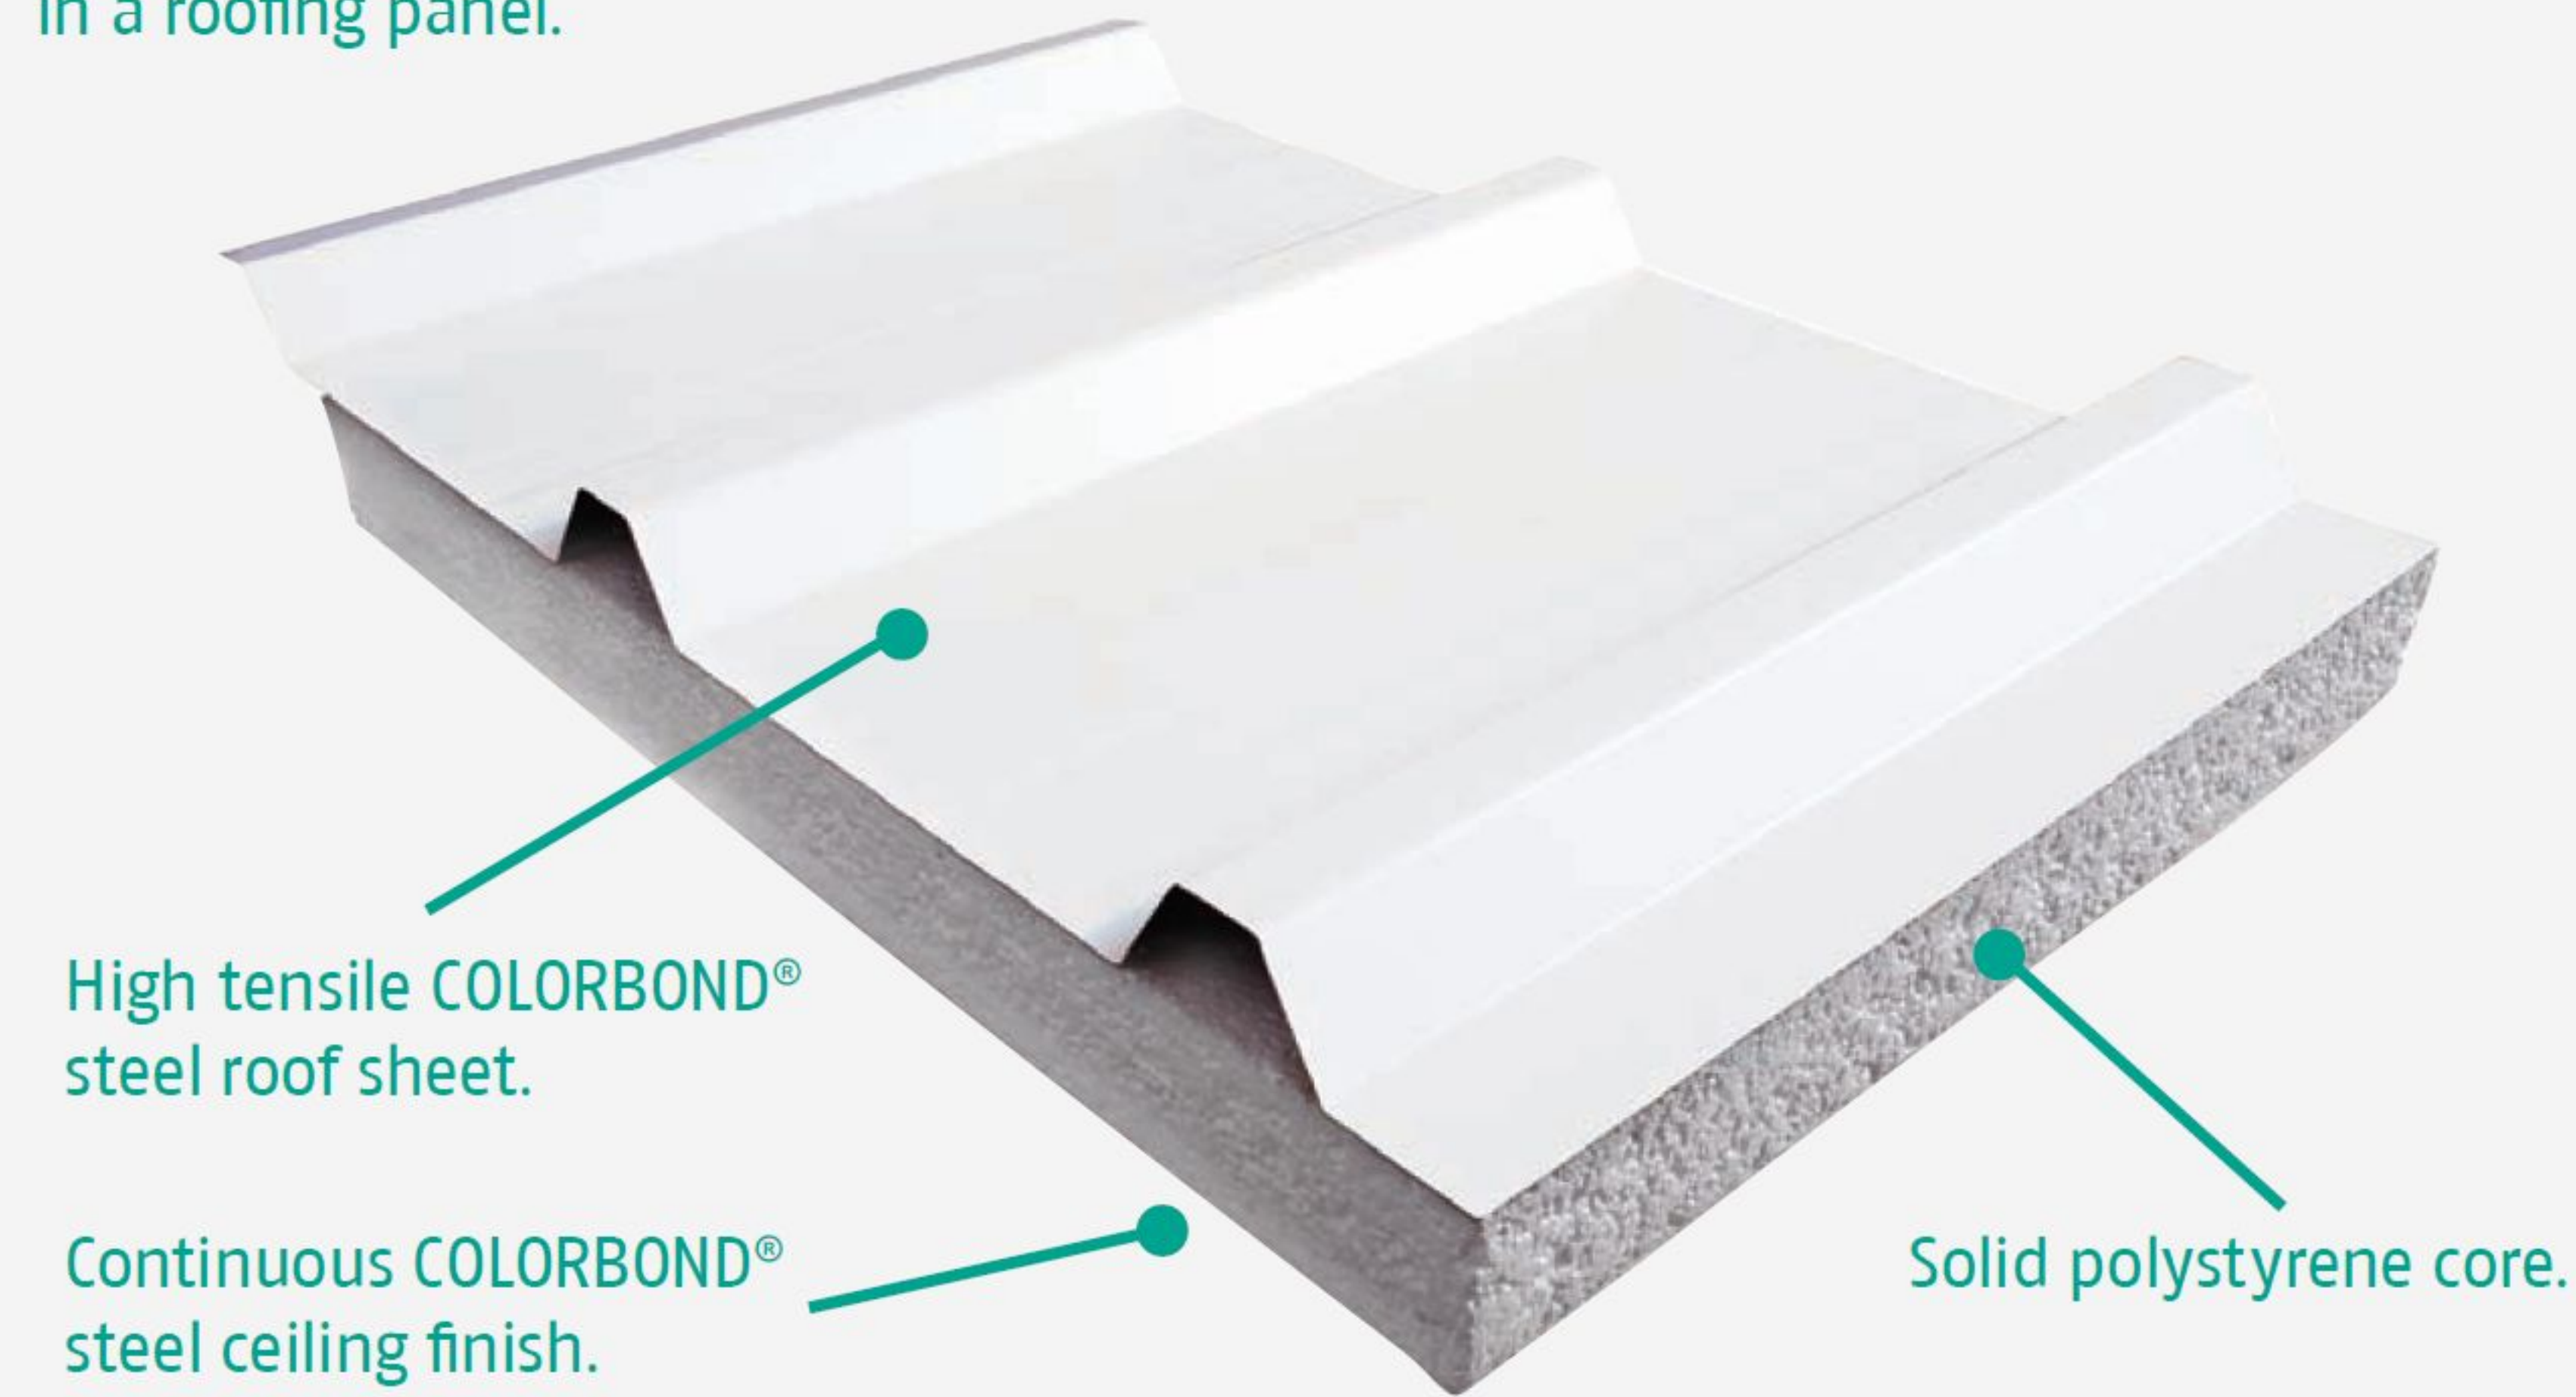

SolarSpan® reduces heat transmission

In the summer months the sun regularly heats up your roof to temperatures of 65 degrees and above. Traditional single skin steel, aluminium and polycarbonate roofing will allow as much as 75 per cent of this heat to be re-radiated through. SolarSpan® is an insulated roofing system that lets you enjoy

As seen on *Backyard Blitz*.

New 'Elegance' ceiling finish gives that VJ look.

Looks great - day and night.

Unique construction provides insulation and strength

100 per cent Australian-made high tensile COLORBOND® steel from BlueScope Steel (formed similar to a conventional roof) is bonded to a solid polystyrene core up to 90mm thick.

Then another layer of COLORBOND® steel is bonded to form the ceiling, creating the complete, compact and durable roofing system which is SolarSpan®.

This triple material lamination allows SolarSpan® to span incredible distances without much of the traditional under-structure, and also allows you to walk on top to fetch that stray ball or frisbee.

SolarSpan® delivers outstanding insulation power and unrivalled strength in a roofing panel.

Benefit with SolarSpan®

Blocks Heat
The utilisation of a polystyrene core provides efficient, long-lasting insulation.