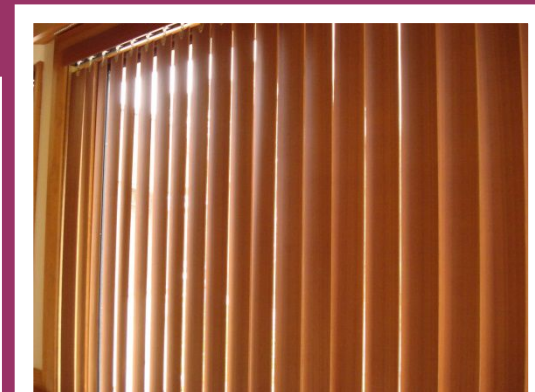

Timber Verticals

Our Timber Verticals are made from strips of Basswood laminated together for increased stability and then coated with a U.V. cured coating which imparts a cedar-like grain to the surface finish. Timber Vertical louvers are 89mm wide and 4mm thick. Our Timber Verticals can be made in various configurations.

We supply our Timber Verticals in a light, medium and dark cedar finish as well as white and off-white.