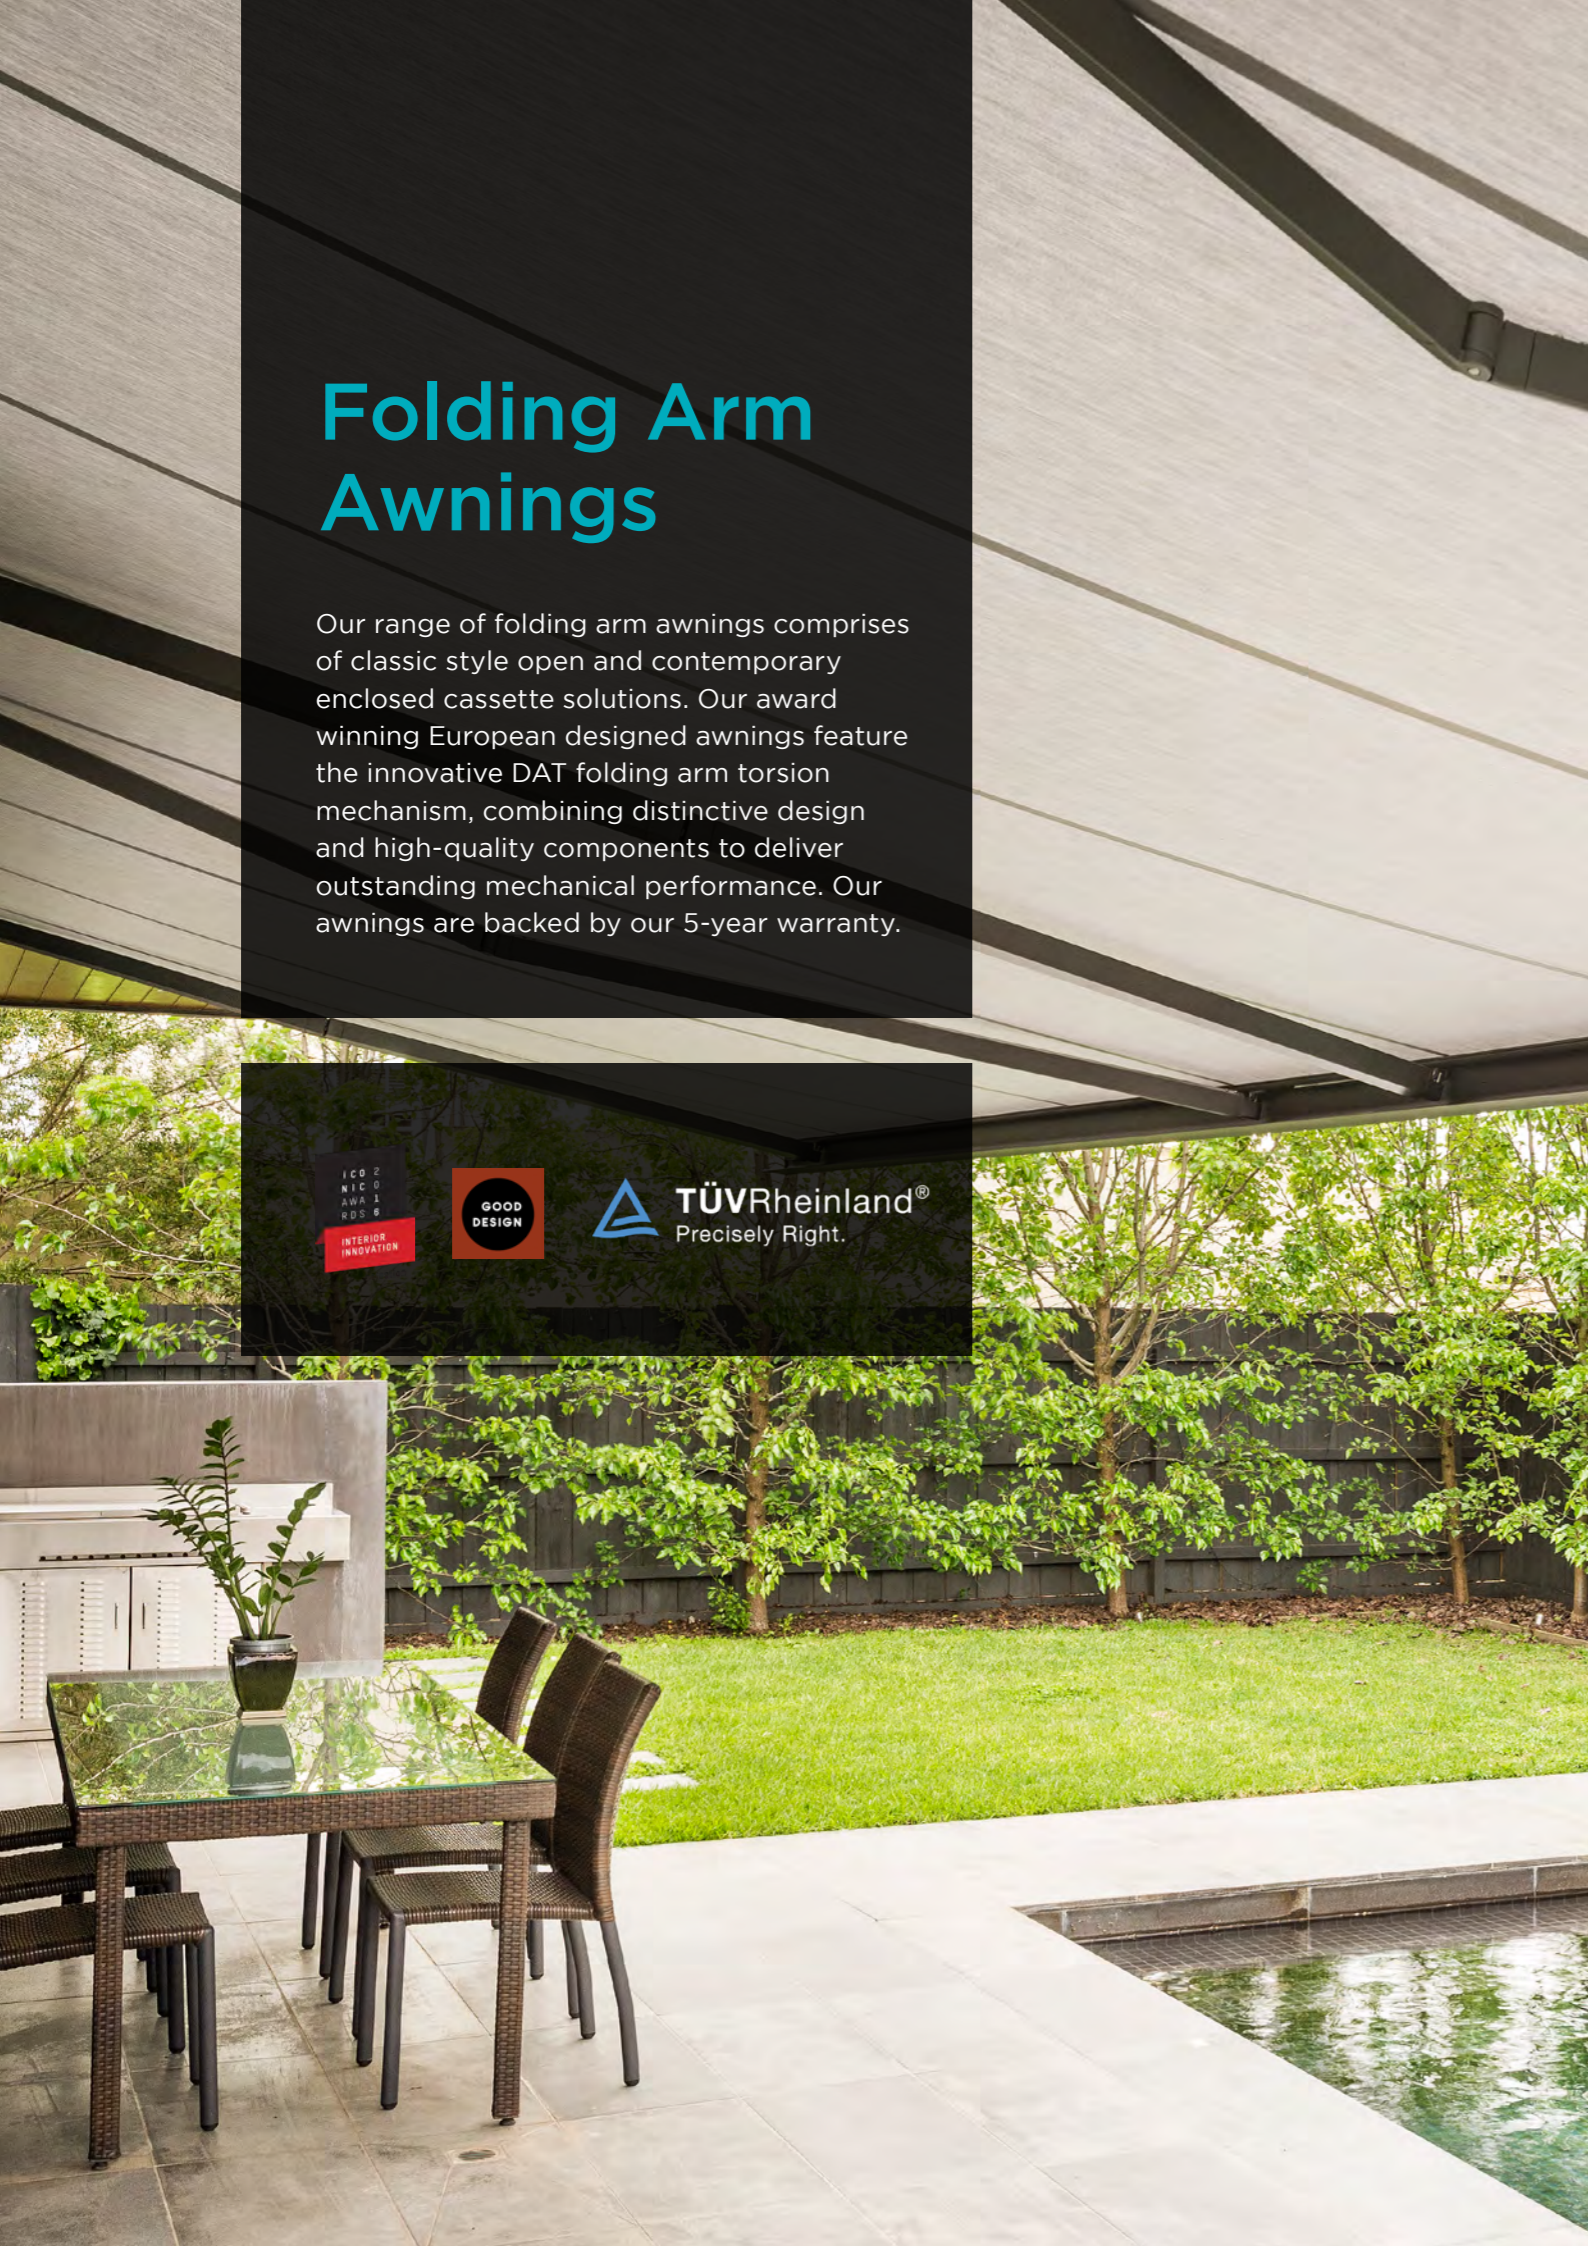

# ZIPSCREEN®

SUN & WIND  
PROTECTION

INSECT  
PROTECTION

ALL SEASONS  
LIVING

DESIGN  
INNOVATION

EASY TO  
CONTROL

Zipscreen® is the ultimate external screening solution for any outdoor area or window. Specially designed for alfresco, veranda, and balcony applications, Zipscreen offers privacy and protection from the sun, wind, rain, and insects all year round. Custom built, Zipscreen systems can be made in widths of up to 5.8m and of drops up to 4m, or an impressive 7m with Zipscreen Extreme, offering an external solution to fit almost any area.

## Straight Drop

The Veue Straight Drop system is an entry-level outdoor shading solution that is suitable for a variety of external residential or commercial applications - sliding windows, doorways, undercover and outdoor areas. Our Straight Drop system is simple in its design and installation, creating a minimal aesthetic and cost-effective solution.

## Pivot Arm

The Veue Pivot Arm awning system is ideal for windows on first or second story levels. Veue Pivot Arm features a robust spring-loaded arm and perfectly maintains fabric tension in all positions.

## Piuma

Open Awning

- Cost-effective
- Square-shaped cable arms
- Small to medium sized applications

**Span:** Up to 7 metres  
**Projection:** 3 metres  
**Pitch:** 5° to 90°