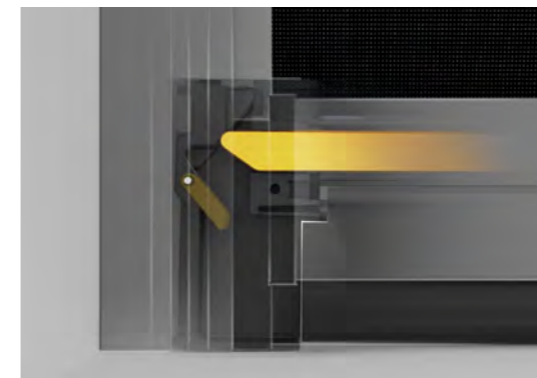

## z-LOCK™

Patented z-LOCK™ technology provides a unique fabric guide. Concealed within the channels, z-LOCK™ fastens the fabric securely, creating a strong smooth and streamlined finish. Tightly integrated, our zip-guided system ensures there are no gaps between the fabric and the channels.

# ZIPSCREEN®

SUN & WIND  
PROTECTION

INSECT  
PROTECTION

ALL SEASONS  
LIVING

DESIGN  
INNOVATION

EASY TO  
CONTROL

Zipscreen® is the ultimate external screening solution for any outdoor area or window. Specially designed for alfresco, veranda, and balcony applications, Zipscreen offers privacy and protection from the sun, wind, rain, and insects all year round. Custom built, Zipscreen systems can be made in widths of up to 5.8m and of drops up to 4m, or an impressive 7m with Zipscreen Extreme, offering an external solution to fit almost any area.

### The all new Ultra-Lock

Our patented, new Ultra-Lock boasts adaptive locking technology, which allows the shade position to be easily reset if simultaneous locking is interrupted by unexpected weather conditions or obstacles. A stronger heavy duty latching pin combined with a hidden integrated design ensures a reliable solution, that can be pre-assembled off-site, for a quick & easy installation.