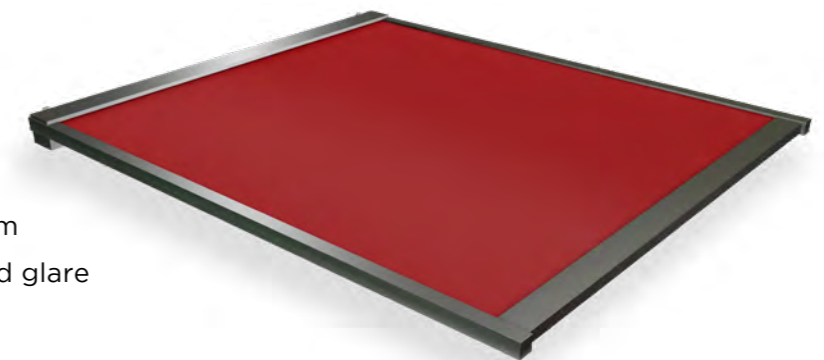

# ZIPSCREEN®

SUN & WIND  
PROTECTION

INSECT  
PROTECTION

ALL SEASONS  
LIVING

DESIGN  
INNOVATION

EASY TO  
CONTROL

Zipscreen® is the ultimate external screening solution for any outdoor area or window. Specially designed for alfresco, veranda, and balcony applications, Zipscreen offers privacy and protection from the sun, wind, rain, and insects all year round. Custom built, Zipscreen systems can be made in widths of up to 5.8m and of drops up to 4m, or an impressive 7m with Zipscreen Extreme, offering an external solution to fit almost any area.

## Feng

Cassette awning

- Flagship awning
- Integrated LED lightning
- Use for day and night

**Span:** Up to 7m width  
**Projection:** 3.7m  
**Pitch:** 3° to 35° w / LED or 45°

## Frame

Roofing solution

- Retractable roofing system
- Protect from sun, heat and glare
- Slim cassette
- Attaches to existing conservatories and pergolas

With z-LOCK™: Up to 6m x 6m

Find us on social media: [@rolleaseacmeda](https://www.instagram.com/rolleaseacmeda)