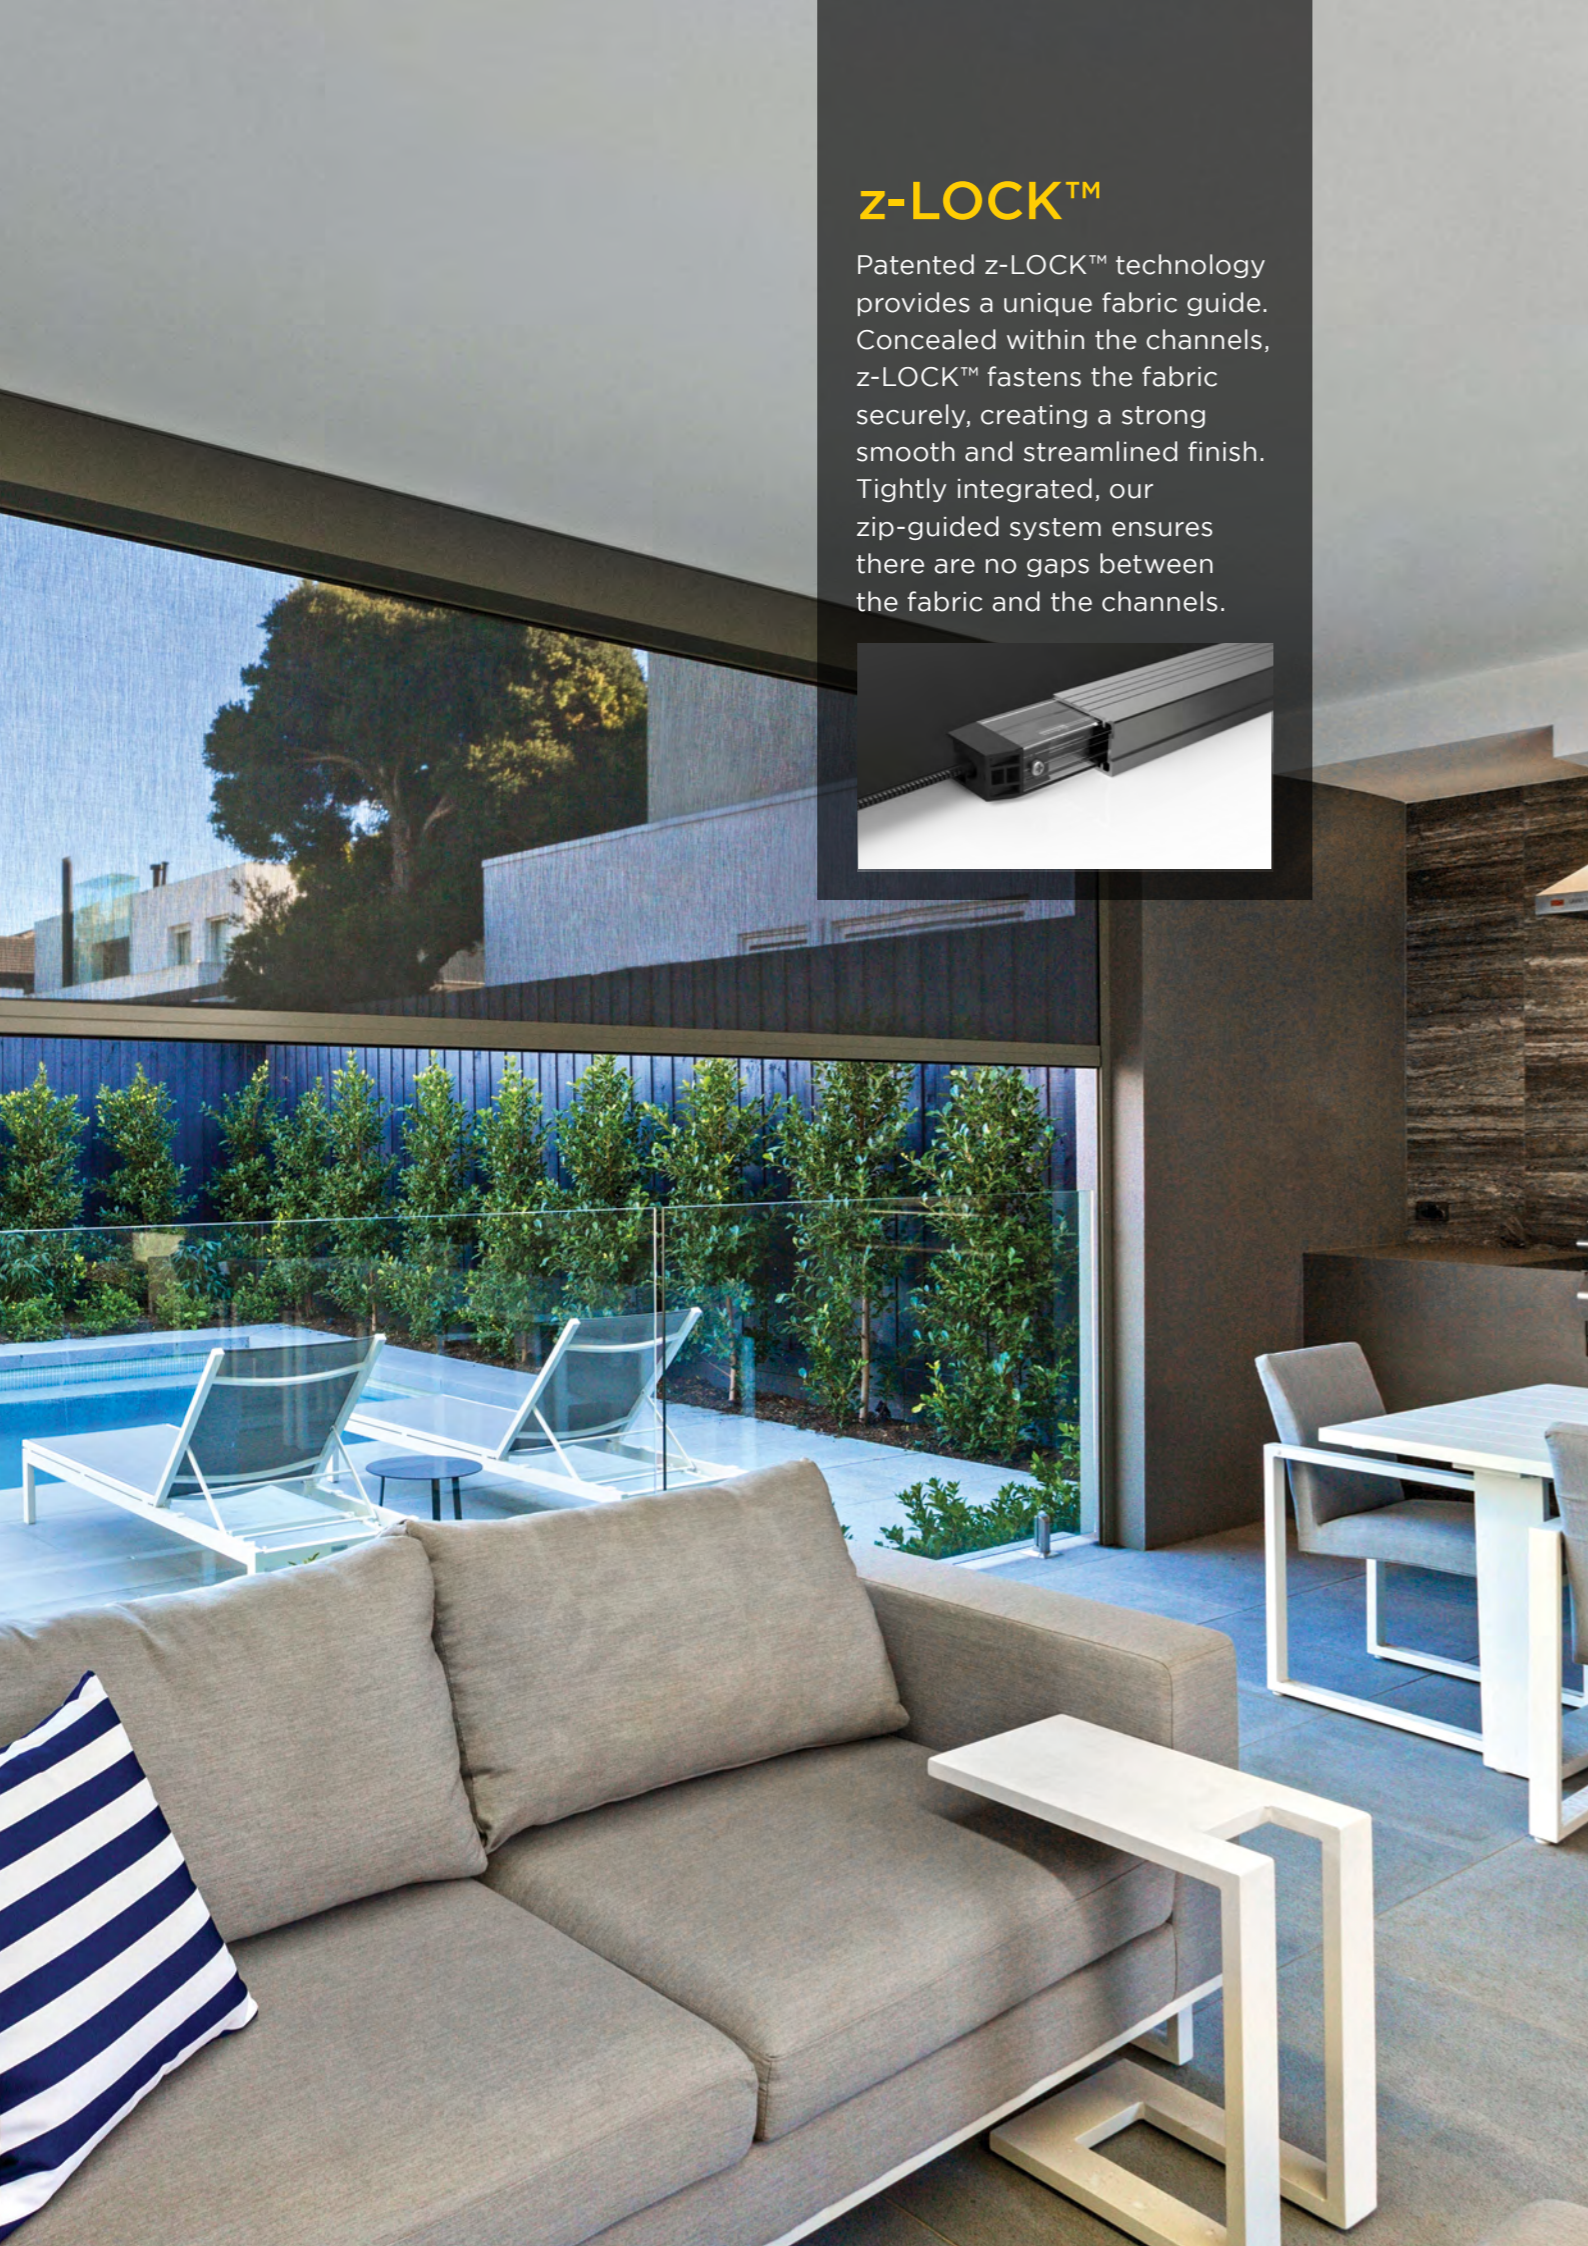

# External Shades

# ZIPSCREEN®

SUN & WIND  
PROTECTION

INSECT  
PROTECTION

ALL SEASONS  
LIVING

DESIGN  
INNOVATION

EASY TO  
CONTROL

Zipscreen® is the ultimate external screening solution for any outdoor area or window. Specially designed for alfresco, veranda, and balcony applications, Zipscreen offers privacy and protection from the sun, wind, rain, and insects all year round. Custom built, Zipscreen systems can be made in widths of up to 5.8m and of drops up to 4m, or an impressive 7m with Zipscreen Extreme, offering an external solution to fit almost any area.