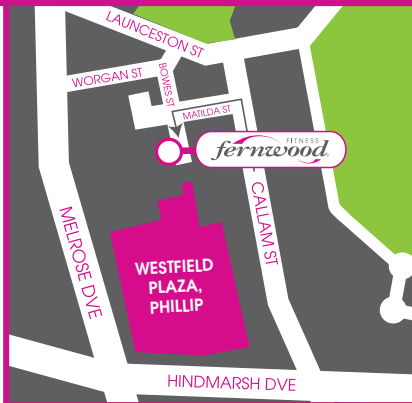

9am - 3pm

Fernwood Woden Call 6281 7199

**Cosmopolitan Centre, Ground Floor, Bowes Street
Next to Woden Bus Interchange**

HOW TO FIND US

Park at **Westfield Shopping Centre** - Find the exit near NAB, walk across square towards CBA. Enter Arcade to the right of CBA. Take the elevator down to Level 2.

From **Woden Town Centre & Sky Plaza:** Travel on **Callum St** towards Hellenic Club, turn left at Matilda St

(park opposite Hellenic Club). Enter Arcade near Stop 17/bus exchange.

From **Launceston Road:** Turn into Bowes St (park opposite Hellenic Club). Enter Arcade near Stop 17/bus exchange.