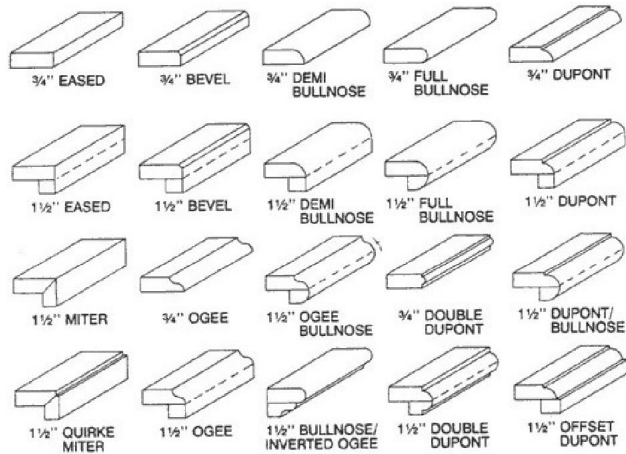

Bushhammered 3

Pattern 1

Pattern 2

Pattern 3

Pattern 4

Pattern 5

Pattern 6

Grooved 1

Grooved 2

Grooved 3

Maple Red-G562

G682

Butterfly Green

G603

Other Products

EDGE DETAIL

Paving Stone

Curb Stone

Lava Stone Mushroom

Nature Split

Block

Standard Block

Random Stone

Slab