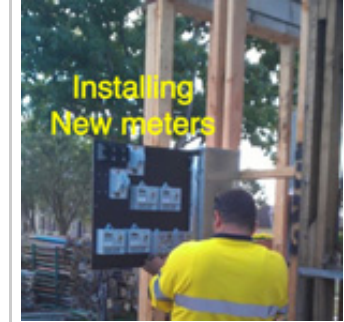

400A Connections

200A CT'S Cabinet

200A Temporary supply

Under-grond Mains

Installing New meters

Condemned Pole

Installing timber Pole

Condemned Pole