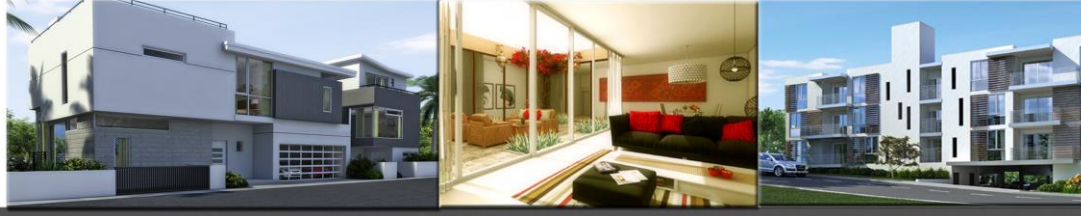

Rate List – Australia and New Zealand- April 2015

Still Images:

Exterior Renderings:

Single family:

Hyper realistic: AUD 269

Water Colour: AUD269

Night / Dusk Renderings AUD 329

www.studio5253.com.au

STILL IMAGES - ANIMATIONS - FLOOR PLANS - INTERACTIVES - GRAPHICS

Multi Family Exterior Renderings:

Starting from AUD 429/-

Hi Rise Exterior Renderings :

Starting from AUD 599/-

ADDRESS : 17/27-31 Windermere Avenue, Northmead , NSW 2152.

EMAIL : info@studio5253.com.au

CALL : M: 0418731620 T: 0288729570

Interior Renderings:

Bedroom/Family/Dining/Living/

AUD 469/each

Kitchens

AUD 499/each

Ariel Renderings: