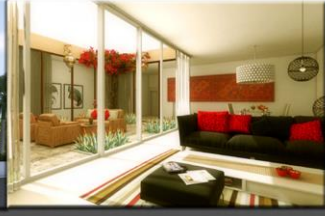

Rate List – Australia and New Zealand- April 2015

Still Images:

Exterior Renderings:

Single family:

Hyper realistic: AUD 269

Water Colour: AUD269

Night / Dusk Renderings AUD 329

www.studio5253.com.au

STILL IMAGES - ANIMATIONS - FLOOR PLANS - INTERACTIVES - GRAPHICS

Multi Family Exterior Renderings:

Starting from AUD 429/-

Hi Rise Exterior Renderings :

Starting from AUD 599/-

ADDRESS : 17/27-31 Windermere Avenue, Northmead , NSW 2152.

EMAIL : info@studio5253.com.au

CALL : M: 0418731620 T: 0288729570

Interior Renderings:

Bedroom/Family/Dining/Living/

AUD 469/each

Kitchens

AUD 499/each

Ariel Renderings: