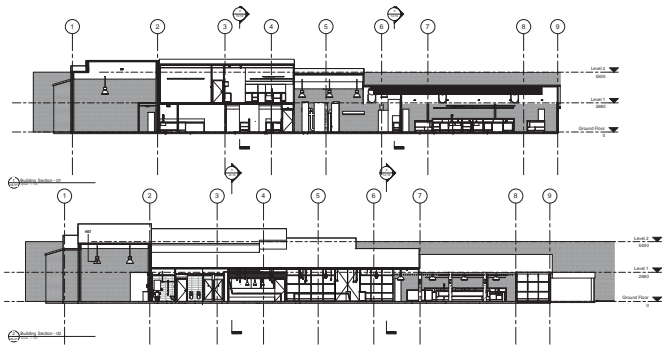

A Ground Floor - Furniture Plan
Scale: 1:100

B First Floor - Furniture Plan
Scale: 1:100

OneAlliance
PROJECT CONSULTING
DESIGN AND EQUIPMENT

HOLISTIC DESIGN-LED PROJECT CONSULTING
AUSTRALIA WIDE SPECIALISING IN HOSPITALITY & RETAIL
P 1300 853 123 W oneallianceprojects.com.au