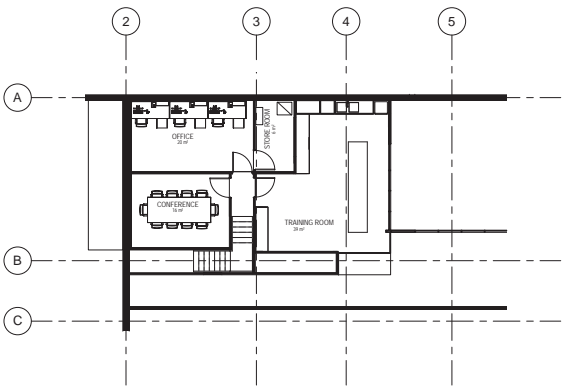

A Ground Floor - Furniture Plan
Scale: 1:100

B First Floor - Furniture Plan
Scale: 1:100

OneAlliance
PROJECT CONSULTING
DESIGN AND EQUIPMENT

HOLISTIC DESIGN-LED PROJECT CONSULTING
AUSTRALIA WIDE SPECIALISING IN HOSPITALITY & RETAIL
P 1300 853 123 W oneallianceprojects.com.au