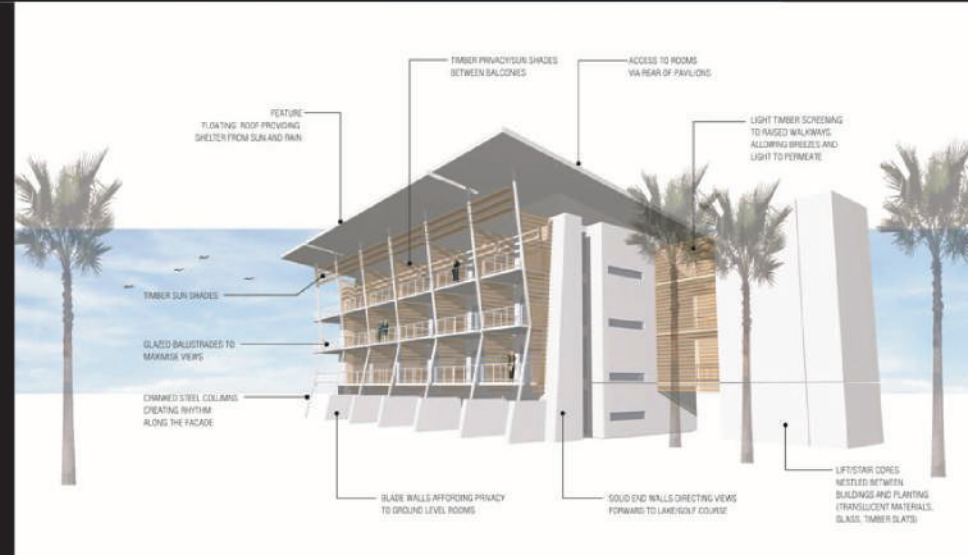

PROJECTURE

ARCHITECTURAL DESIGN

WWW.PROJECTURE.COM.AU

MOB: 0437052548

AUSTRALIA

While the regional manager for Hassell Architects (international architectural company) Craig Rydquist managed the largest architectural, office in the Northern Territory including: interior design and landscape architecture office. Project included: Skycity Resort Casino and Golf Links Development.

Design + Project Management.

RESORT

COMMERCIAL

PROJECTURE