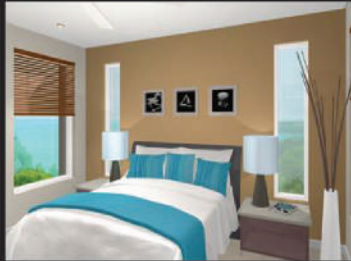

PROJECTURE

ARCHITECTURAL DESIGN

WWW.PROJECTURE.COM.AU

MOB: 0437052548

AUSTRALIA

While the regional manager for Hassell Architects Craig Rydquist managed the Northern Territories largest architectural, interior design and landscape architecture office. Craig designed a large number of commercial and residential projects.

Design + Project Management.

APARTMENTS

RESIDENTIAL

PROJECTURE