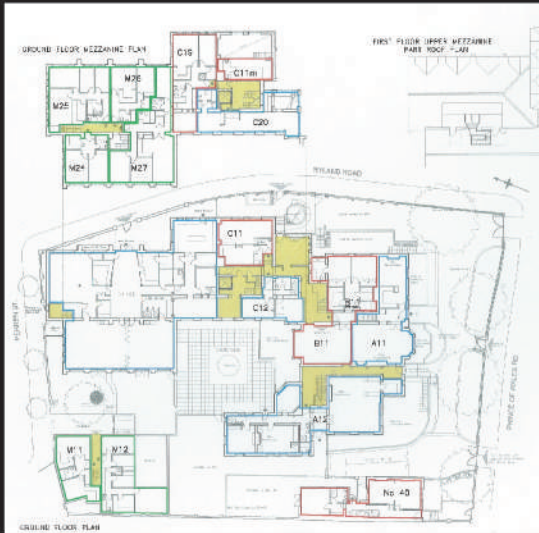

PROJECTURE

ARCHITECTURAL DESIGN

WWW.PROJECTURE.COM.AU

MOB: 0437052548

EUROPE

Craig Rydquist has designed and project managed residential projects within the United Kingdom, including:

- St Richard of Chichester, London
- London Docklands Apartment
- Multiple Residential Projects within the UK

Design + Project Management.

APARTMENTS

RESIDENTIAL

PROJECTURE