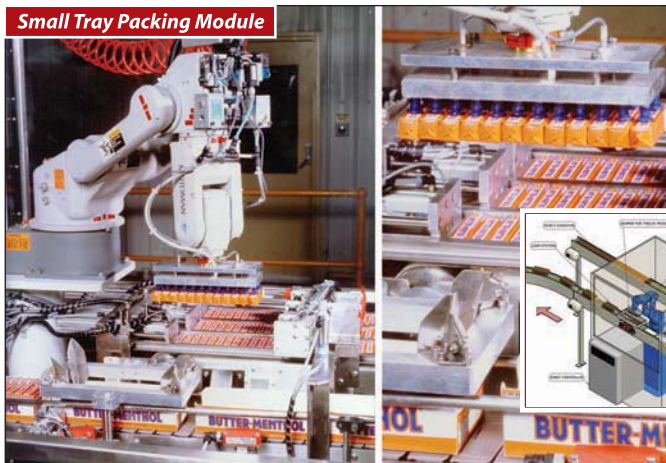

Auto Wrapping and Bulk Pallet Options

Small end-of-line palletising module

Larger Dual-line Palletising Module

Small Tray Packing Module

Larger Case Packing Module

...to **LARGE** solutions

Seeing the big picture: higher capacity, custom designed robotic solutions together with scalable modules for additional lines. Integrated AGV system for wrapping machine tending, warehousing, trailer-loading and client WMS interface.