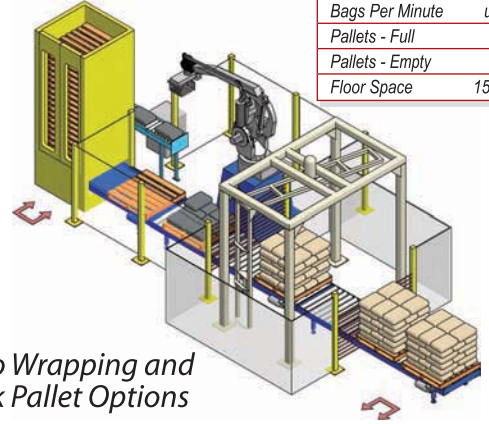

Space-Saving and Extra Pallet Options

Bags & Sacks

PALLET MAKER 2-2-M

Bags Per Minute	up to 30
Pallets - Full	02
Pallets - Empty	00
Floor Space	7m x 5.6m

Multi-Line Options

PALLET MAKER 1-1-A-SW

Bags Per Minute	up to 30
Pallets - Full	04
Pallets - Empty	21
Floor Space	15m x 6m

Auto Wrapping and Bulk Pallet Options

Small end-of-line palletising module

Larger Dual-line Palletising Module

Small Tray Packing Module

Larger Case Packing Module

...to **LARGE** solutions

Seeing the big picture: higher capacity, custom designed robotic solutions together with scalable modules for additional lines. Integrated AGV system for wrapping machine tending, warehousing, trailer-loading and client WMS interface.