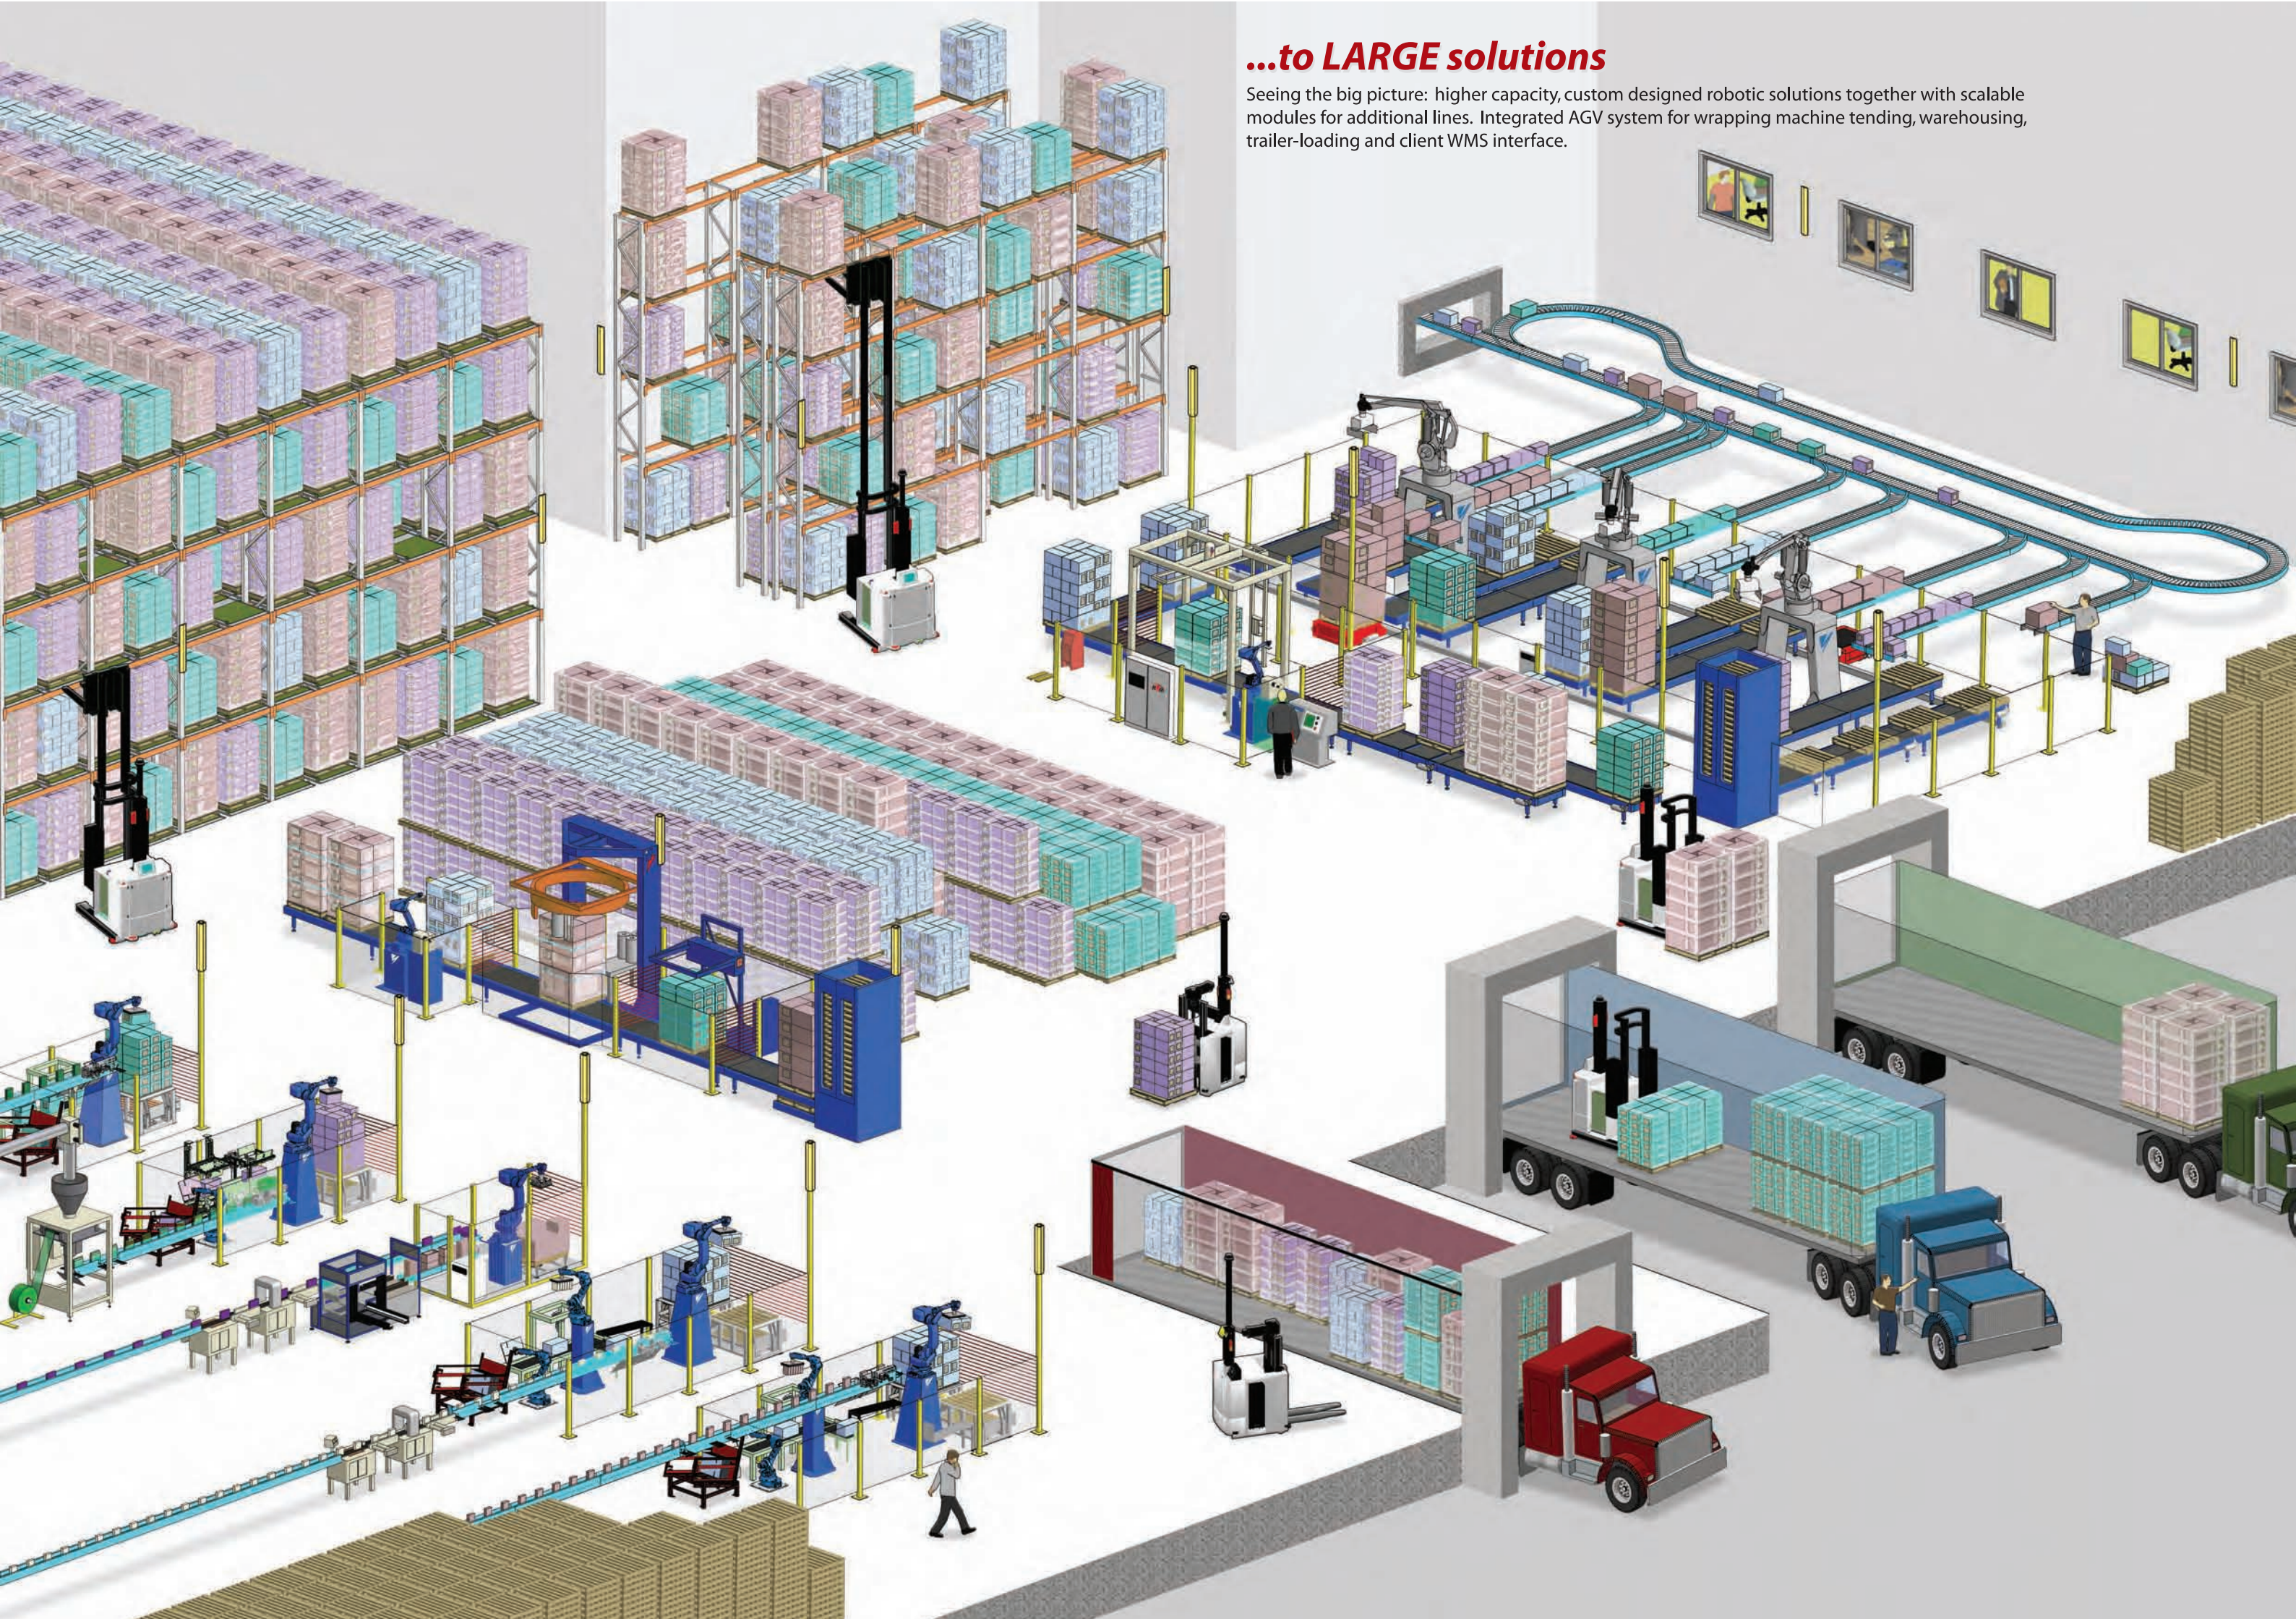

Shrink Wrapping and Strapping System Applications

World's Largest Manufacturer of Pallet Stretch-Wrapping Systems

Automatic Guided Vehicles (AGVs)

Performing materials delivery, waste removal, wrapping machine tending, warehousing & despatch, and other specialised applications.

Auto Wrapping and Bulk Pallet Options

Small end-of-line palletising module

Larger Dual-line Palletising Module

Small Tray Packing Module

Larger Case Packing Module

...to **LARGE** solutions

Seeing the big picture: higher capacity, custom designed robotic solutions together with scalable modules for additional lines. Integrated AGV system for wrapping machine tending, warehousing, trailer-loading and client WMS interface.