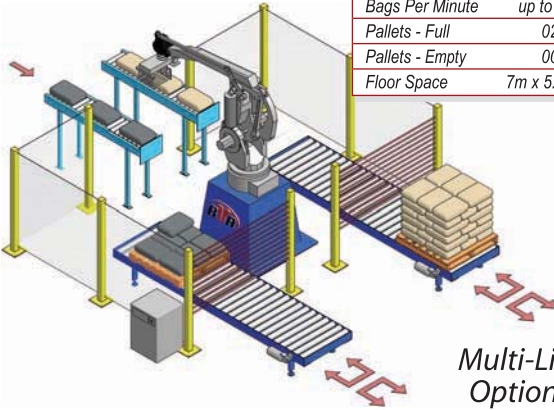

Small end-of-line palletising module

Bags & Sacks

PALLET MAKER 2-2-M

Bags Per Minute	up to 30
Pallets - Full	02
Pallets - Empty	00
Floor Space	7m x 5.6m