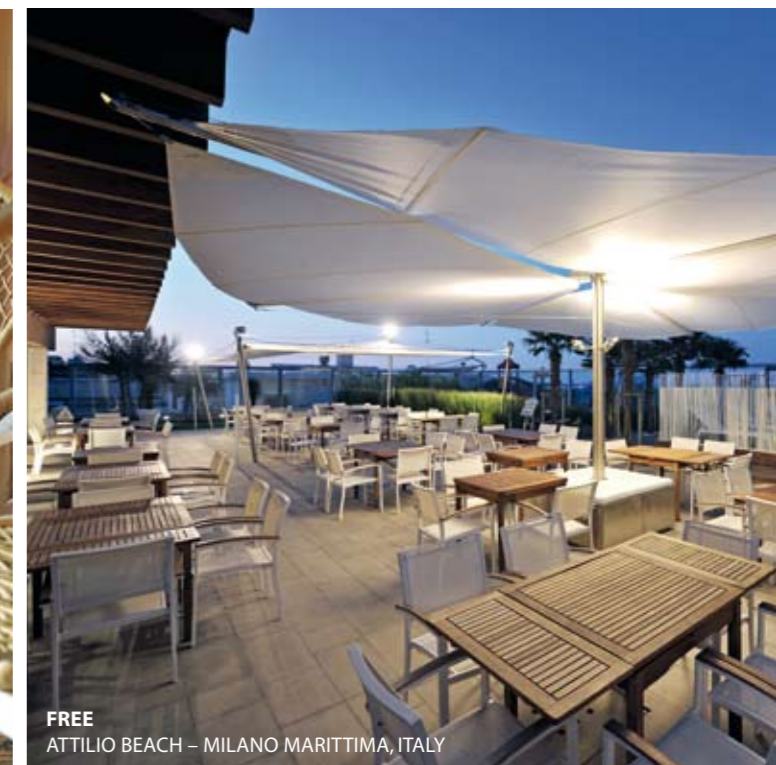

X-TENSION
MAMILLA HOTEL – JERUSALEM, ISRAEL