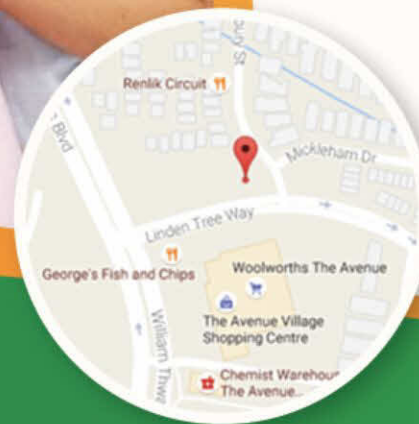

CALL US NOW!

1300 057 055

info@cranbournenorthdental.com.au
www.cranbournenorthdental.com.au