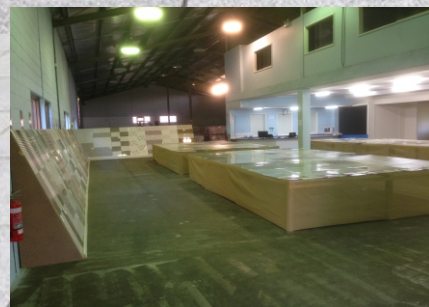

DADA TILES

A-one Tiles Solution

☀ Wall Tiles ✦ Floor Tiles ✦ Outdoor Tiles ✦ Mosaics ✦ Steps & Rizzers ✂

Present This Ad & Receive **10 %** Discount On Tiles RRP Before **31st Aug 2014**

Start From **\$15** Per Sqm **600x600** & **400x400** mm Polished Porcelain Tiles