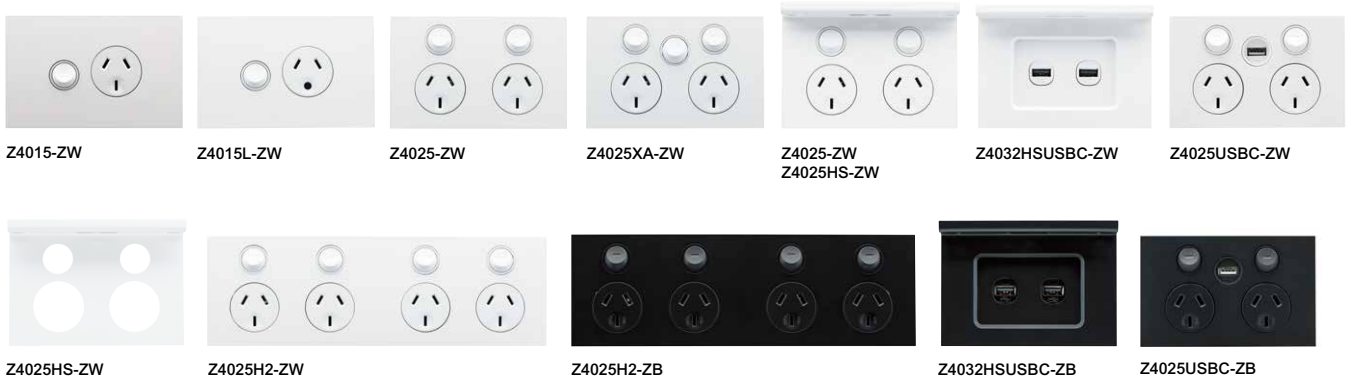

Power outlets and Smart Shelves