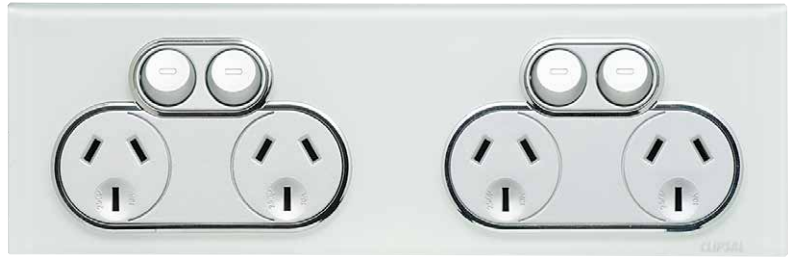

### Saturn Horizon twin switched sockets

The stunning Saturn Horizon range is the ideal addition to any kitchen, complementing and enhancing this busy social hub in the home.

Saturn Horizon twin switched sockets are 250 V power outlets that allow the operation of all 250 V electrical appliances. With the inbuilt USB charger you can also charge your smart devices.

The quad switched socket is ideal for providing power to the home entertainment system, kitchen appliances, and anywhere you require multiple power outlets. The benefit of extra spacing between the centre outlets makes it perfect for large plug chargers.