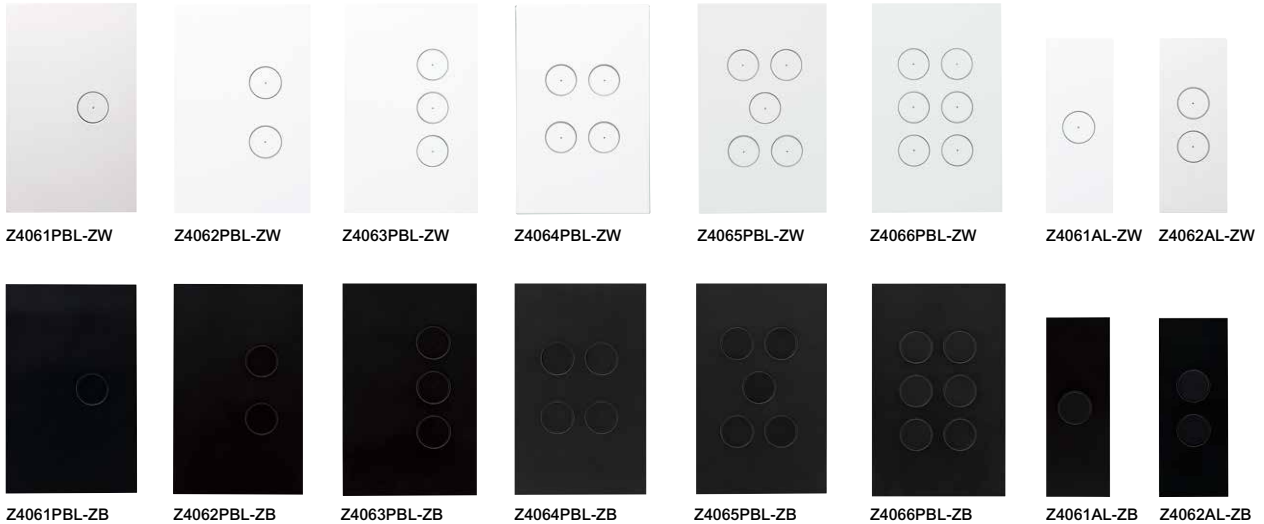

Saturn Zen

The Clipsal Saturn Zen range is available in ZenBlack (ZB) and ZenWhite (ZW). Add your selected colour to the Cat. No., eg. Z4062PBL-ZB.

Wall switches