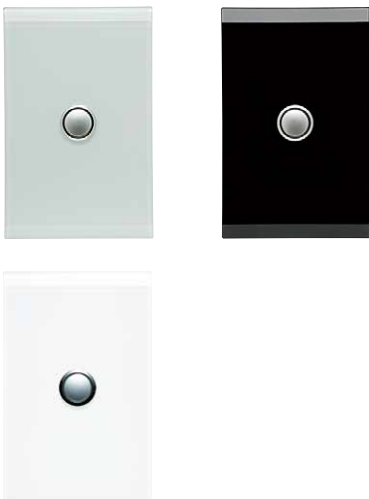

Clipsal Saturn

Clipsal Saturn — stunning design

The original sleek design that inspired the OneTouch and Horizon, Clipsal™ Saturn is a premium range of architecturally designed electrical accessories. Especially appealing to those who desire the latest styles and fashions.

The entire range has set new standards in home electrical accessories — offering switch and accessory design that is unlike any other 250 V electrical accessory range on the market.

Clipsal Saturn is specifically designed to offer a seamless electrical solution for your home in Ocean Mist, Espresso Black, and Pure White colour variants. Going beyond just wall switches and power outlets, the Clipsal Saturn range offers a complete electrical accessory solution that gives superior functionality while enhancing your décor.

Clipsal Saturn — pioneering pushbutton technology

Clipsal is proud to be the first company in Australia to introduce innovative round pushbutton design with the stunning range of Saturn wall switches.

Clipsal Saturn's revolutionary pushbutton technology gives you smooth reliable operation at the touch of a button while incorporating inspirational architectural design.