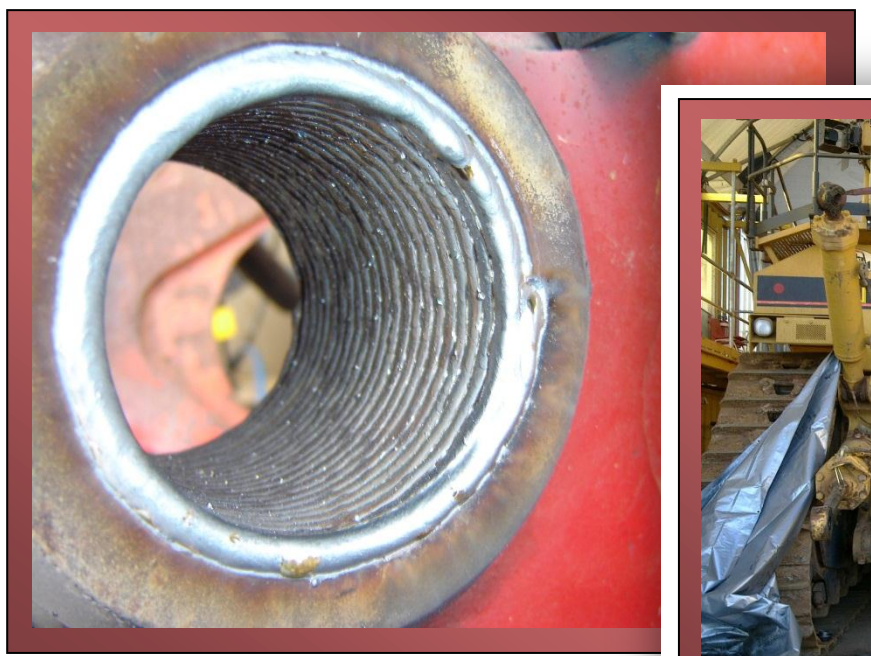

FORESTRY EARTHMOVING MINING

Daniel Lamb • Proprietor • Ausweld Lineboring • Phone: 0410 067 548

Workshop: 6 Ramsay Avenue, Mount Gambier • Postal Address: PO Box 8557, Mount Gambier East SA 5291

Fax: (08) 8725 0339 • Email: ausweld@aapt.net.au • ABN: 18 207 368 588