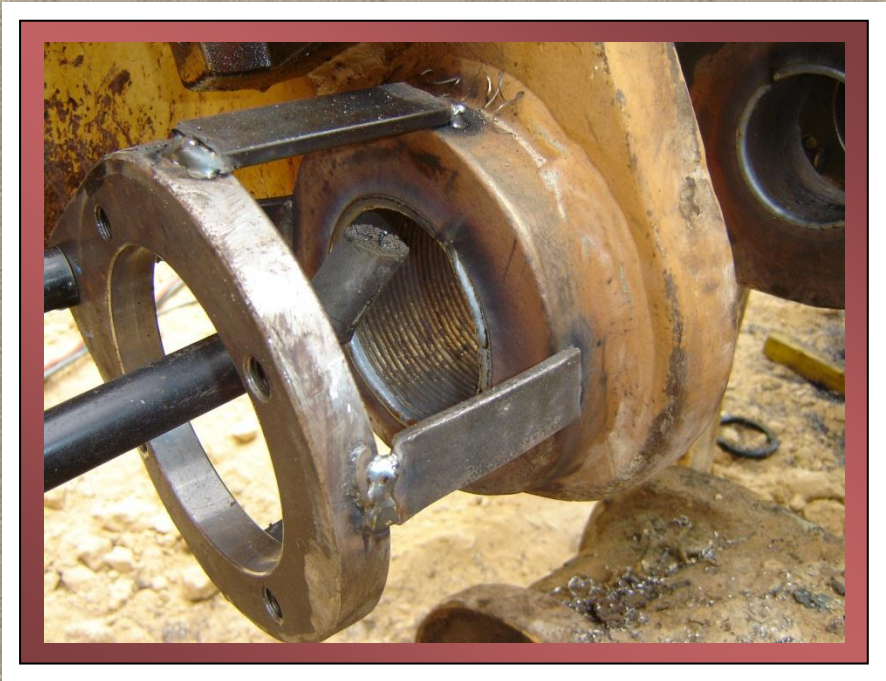

PHONE: 0410 067 548

Daniel Lamb • Proprietor • Ausweld Lineboring • Phone: 0410 067 548

Workshop: 6 Ramsay Avenue, Mount Gambier • Postal Address: PO Box 8557, Mount Gambier East SA 5291
Fax: (08) 8725 0339 • Email: ausweld@aapt.net.au • ABN: 18 207 368 588