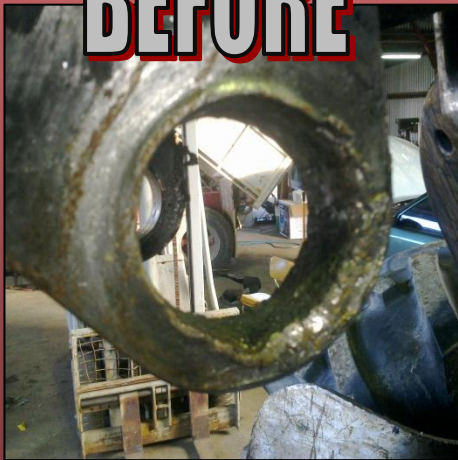

LINEBORING & BOREWELDING

BEFORE

AFTER

Ausweld Lineboring can repair your worn equipment on site back to original specifications quickly and easily.

Fully mobile service vehicle that will travel to any job site.