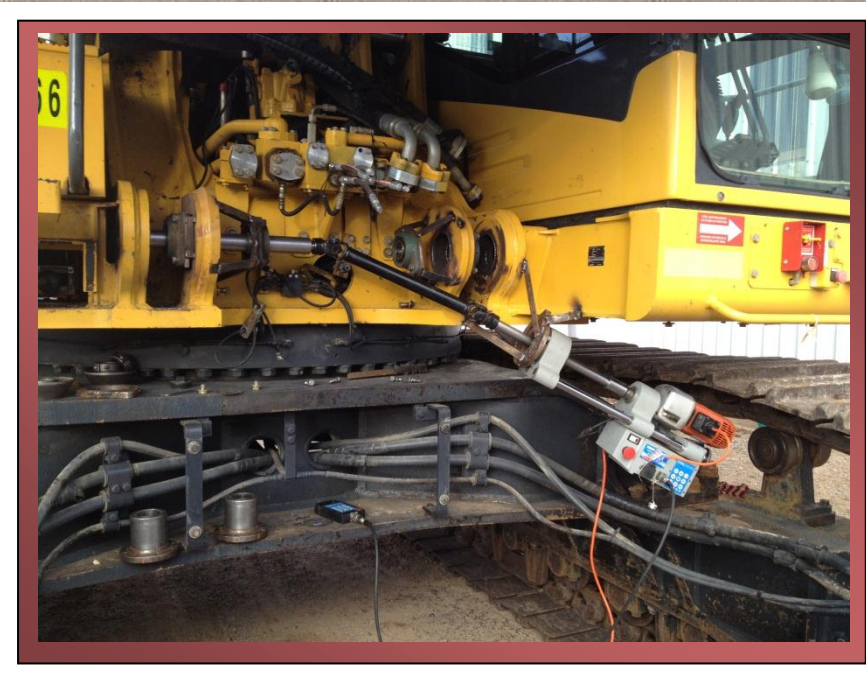

FORESTRY EARTHMOVING MINING

Daniel Lamb • Proprietor • Ausweld Lineboring • Phone: 0410 067 548

Workshop: 6 Ramsay Avenue, Mount Gambier • Postal Address: PO Box 8557, Mount Gambier East SA 5291

Fax: (08) 8725 0339 • Email: ausweld@aapt.net.au • ABN: 18 207 368 588