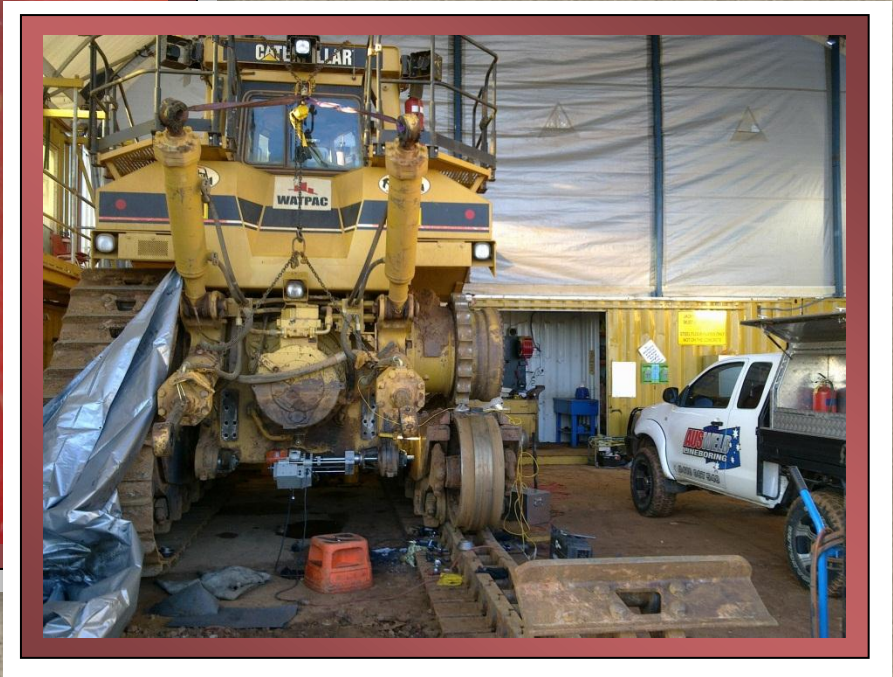

FORESTRY EARTHMOVING MINING

Daniel Lamb • Proprietor • Ausweld Lineboring • Phone: 0410 067 548

Workshop: 6 Ramsay Avenue, Mount Gambier • Postal Address: PO Box 8557, Mount Gambier East SA 5291

Fax: (08) 8725 0339 • Email: ausweld@aapt.net.au • ABN: 18 207 368 588