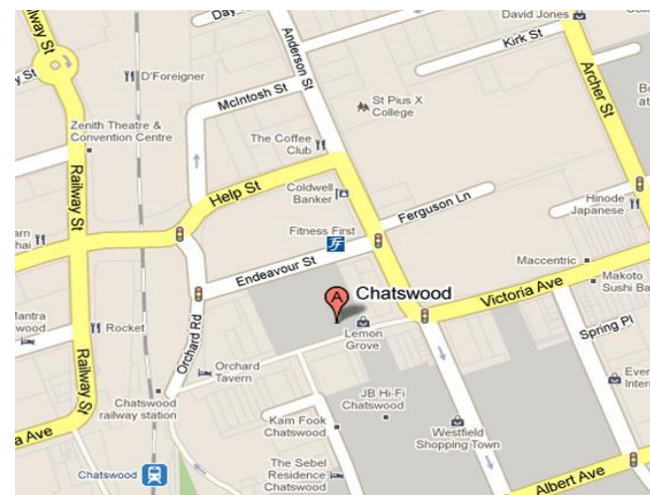

HOW TO GET HERE

TRAIN / BUS: Take a train or bus to Chatswood Station. Get to Chatswood Town Mall on Victoria Avenue, Take the entrance into Lemongrove Shopping Centre next to Michel Patisserie. We are about 2 min walk away from the station.

CAR: Parking available in Westfield Shopping Centre for 3 hours free. Take the exit to Chatswood Town Mall. The entrance into Lemongrove Shopping Centre is next to Michel Patisserie.

We are located on Level One.