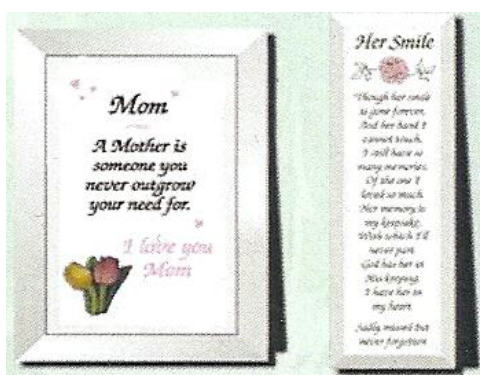

Distributed by;
RJC Concepts
Ph: 613 9701 1885
romanau@bigpond.com

B.O.L. PRODUCTIONS, LLC

All Products Proudly Made in the U.S.A.