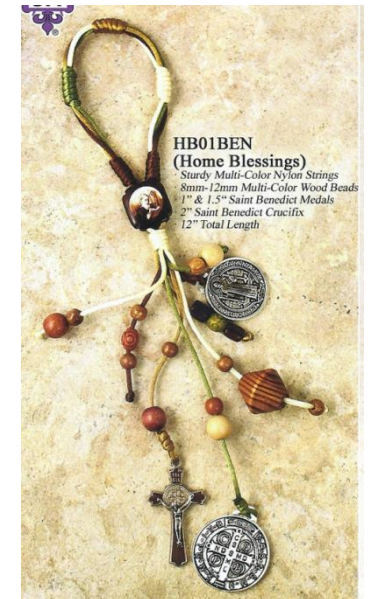

This 14 piece set comes complete with all the Real Life Nativity figures & separate chests filled with real 23k gold and authentic frankincense & myrrh. The baby Jesus can either rest in the manger or be held in Mary's arms and, like all Three Kings Gifts Nativities, this set comes with "The Original Gifts of Christmas". Our 4 piece Animal set and lighted Stable are available to complete the Creche. Size 9 1/2"/Resin.

**7" 4 pc set Nativity Animals-
M-031 - \$53.50**

The Original Gifts of Christmas Sets

**3 Kings Gift Deluxe Wooden Chest Set
-M033/\$74.50**

INCLUDED WITH EACH SET: A gold embossed display card that tells the story of the Three Kings and a Certificate of Authenticity stating that the gold is real and the Frankincense & Myrrh are from the same regions as the original gifts. Size 3 5/8" x 3 1/4"

3 Kings Gift Set/ M006/\$43.90.

The solid wood box holds real, 23k gold in a hand blown glass globe and authentic frankincense and myrrh. Satin lined box measures 6 3/4 X 3 3/4 x 2 .

Inspirational Religious Gifts