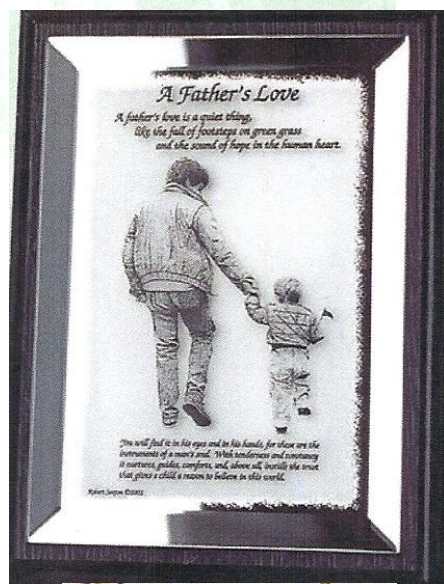

Distributed by;
RJC Concepts
Ph: 613 9701 1885
romanau@bigpond.com

B.O.L. PRODUCTIONS, LLC

All Products Proudly Made in the U.S.A.