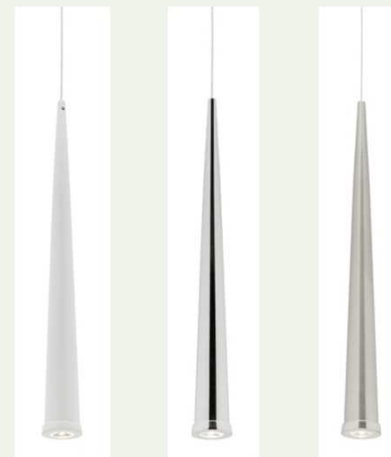

### Star

**IP54 LED  
Adjustable  
Flood Light  
Available in  
10w or 30w  
Black or  
Silver**

*Look on the Bright Side*

Misc.

**Aero**

**1 Light  
Tear Drop  
Metal Pendant  
Available in  
White  
Chrome  
Brushed Chrome**

**Nebula**

**3w LED  
1 Light  
Slimline Pendant  
Available in  
White  
Chrome  
Brushed Chrome**

**Avenger**

**2x28w T5  
Modern Slimline  
Fluoro Batten  
Available in  
White  
Or  
Silver**

**LED Strip**