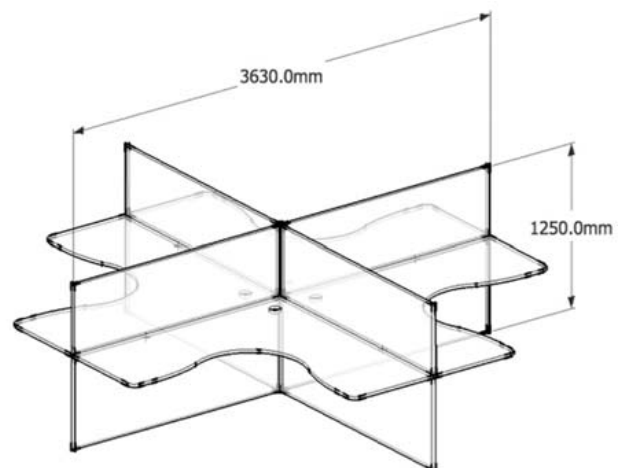

Power and data accommodated above or below the worktop using CMS Electacom soft wiring solutions

Prices include GST, additional freight and delivery charges may apply