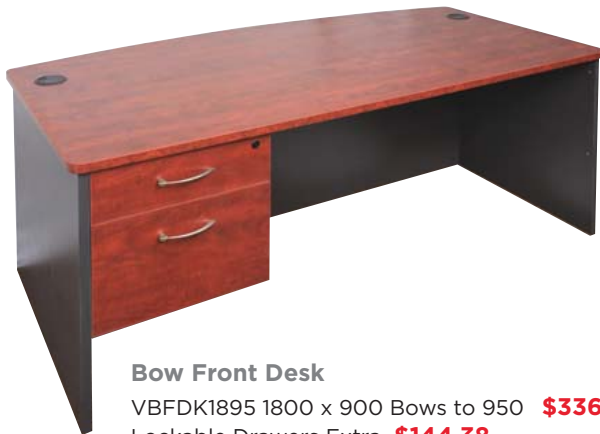

**Span Table Frame**  
 Precious Silver  
 1800 x 900/750mm Top  
 SPF189 **\$257.95**

**Chrome Round Leg**  
 DC60-CH 60mm **\$65.45**  
 Adjustable Foot  
 (per 4)

**Flip Top Frame**  
 FTTPS - Precious Silver **\$279.13**  
 1500/1800mm Top Size

- 25mm all over
- Rounded corners
- Full Modesty

**Bow Front Desk**

VBFDK1895 1800 x 900 Bows to 950 **\$336.88**  
 Lockable Drawers Extra **\$144.38**

**Corner Workstation**

VCW186 **\$364.65**  
 1800 x 1800 x 600