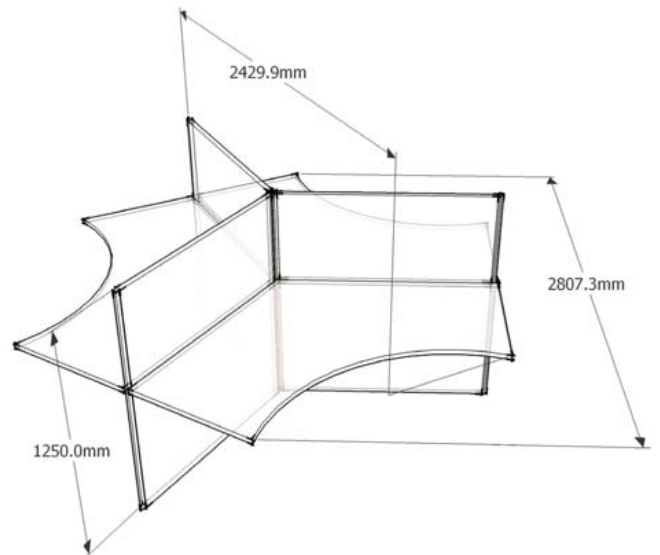

SPBC18 1800 x 900 x 450 **\$286.83**

**Credenza**

SPC12 1200 x 730 x 450 **\$282.98**  
 • Lockable

**Cupboard**

SP2FD18 1800 x 900 x 450 **\$354.75**

**Meeting Table**

RST189 1800 x 900 **\$383.08**  
 RST1875 1800 x 750 **\$373.45**

**Round Table**

RSRT9 900mm **\$231.00**  
 RSRT12 1200mm **\$250.25**

- Slimline Screen System
- Blue or Grey Fabric
- 1250mm or 1650mm High
- Easy to Assemble
- Pinable Screen

**2 Person Workstation**

**3 Person Workstation 120°**