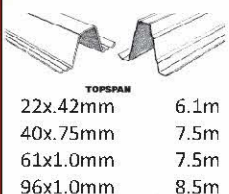

Battens

22x.42mm 6.1m
40x.75mm 7.5m
61x1.0mm 7.5m
96x1.0mm 8.5m