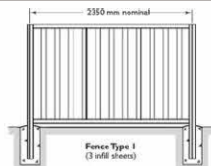

Neetascreen

Colorbond fence panel
Available in different heights and colours.

Gates and accessories available.