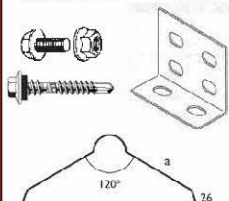

### Welded Mesh Sheet

**Handymesh 2.4x1.2m**  
 25x25x2.5mm  
 50x50x4mm  
 75x50x4mm  
 100x100x4mm  
**Large Sheet 3.0x2.4m**  
 25x25x2.5mm  
 50x25x3.15mm  
 50x50x4mm  
 75x50x4mm  
 100x100x5

### Battens

22x.42mm 6.1m  
 40x.75mm 7.5m  
 61x1.0mm 7.5m  
 96x1.0mm 8.5m