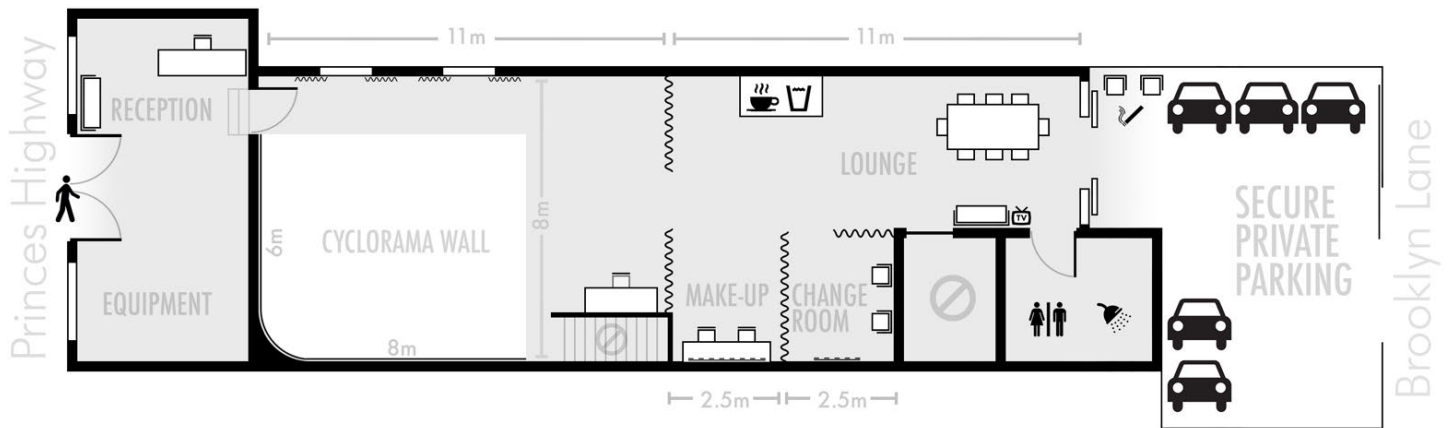

MAP

GENERAL SPECIFICATIONS

- Approx. 200m² total floor space
- Ground floor access
- Three phase power
- Reverse cycle air-conditioning
- Free wireless broadband (NBN)
- Bluetooth stereo for your own music

SHOOTING SPACE

- Dimensions: 11m x 8m
- Ceiling height: 5.2m
- Ceiling colour: white
- Floor colour: grey
- South-West facing windows (can be blackened out)
- Cyclorama (infinity wall):
 - L-shaped
 - Dimensions: 6m x 8m
 - Height: 5.2m
 - Colour: white
 - Block out curtain for private shooting

- Dimensions: 2.5m x 2.5m
- Curtain for privacy.
- Full-length mirror with Hollywood lights
- 2 sofas
- Fixed clothing rack
- 2 clothing z-racks. Additional racks for hire.
- Clothing steamer available for hire