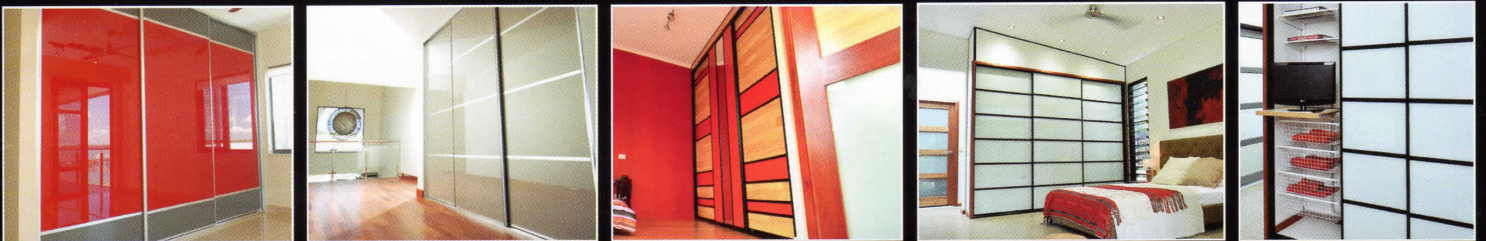

Home Ideas Centre-Brisbane  
66 Merivale Street  
South Brisbane  
Phone: 07 3844 9922

The Wardrobe Experts

Unique Design &  
Space Solutions

*style your life*

Customised doors to suit any style.

 **Form**  
Function<sup>NT</sup>