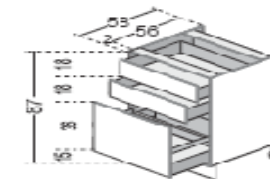

MT100 Laminate with Aluminium ABS Edge/MT400 High Gloss White

Base Cupboard Single Door	Code	MT100		MT400		Dimensions	mm
		Price	Price	Widths	Widths		
1 Adjustable Shelf	K501 030	\$ 215.00	\$ 235.00	300mm	450mm	Height	720
	K501 045	\$ 265.00	\$ 295.00	450mm	600mm	Kick Board	150
	K501 060	\$ 305.00	\$ 335.00	600mm		Depth	595

Base Cupboard 2 Doors	Code	MT100		MT400		Dimensions	mm
		Price	Price	Widths	Widths		
1 Adjustable Shelf	K502090	\$ 390.00	\$ 450.00	900mm		Height	720
						Kick Board	150
						Depth	595

Base with Roll Out Baskets	Code	MT100		MT400		Dimensions	mm
		Price	Price	Widths	Widths		
Supplied Assembled	A520 015	\$ 295.00	\$ 325.00	150mm	300mm	Height	720
	A520 030	\$ 450.00	\$ 495.00	300mm		Kick Board	150
						Depth	595

Base with 2 Drawers & Pot Drawer	Code	MT100		MT400		Dimensions	mm
		Price	Price	Widths	Widths		
Supplied Assembled	A543 045	\$ 795.00	\$ 850.00	450mm	600mm	Height	720
	A543 060	\$ 870.00	\$ 945.00	600mm		Kick Board	150
	A543 090	\$ 990.00	\$ 1,050.00	900mm		Depth	595