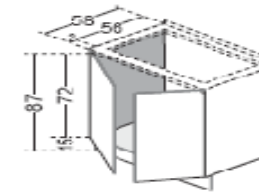

Code	Price		Widths	Dimensions	mm
	Price	Price			
K561 1091	\$ 985.00	\$ 1,040.00	1110mm	Height	720
K563 1093	\$ 985.00	\$ 1,040.00	1110mm	Kick Board	150
				Depth	595

Corner Base 2 Door
 1 Adjustable Shelf

Code	Price		Widths	Dimensions	mm
	Price	Price			
K552 0942	\$ 695.00	\$ 745.00	960mm	Height	720
				Kick Board	150
				Depth	595

Base Cabinets

Base for Under Bench Oven	Code	MT100	MT400	Widths	Dimensions	mm
		Price	Price			
	K596 060	\$ 270.00	\$ 300.00	600mm	Height	720
	K596 090	\$ 370.00	\$ 400.00	900mm	Kick Board Depth	150 595

Base for Sink 2 Doors	Code	Price	Price	Widths	Dimensions	mm
	K502 090	\$ 390.00	\$ 450.00	900mm	Height	720
					Kick Board Depth	150 595

Base for Sink 1 Door	Code	Price	Price	Widths	Dimensions	mm
	K501 060	\$ 305.00	\$ 335.00	600mm	Height	720
					Kick Board Depth	150 595

Base for Sink 2 Drawers Supplied Assembled	Code	Price	Price	Widths	Dimensions	mm
	K583 090	\$ 940.00	\$ 950.00	900mm	Height	720
					Kick Board Depth	150 595

Base End Panels 870mm x 600mm	Code	Price	Price
	882001B	\$ 130.00	\$ 200.00