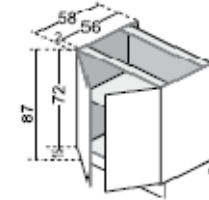

MT100 Laminate with Aluminium ABS Edge/MT400 High Gloss White

Base Cupboard Single Door	Code	MT100		MT400		Dimensions	mm
		Price	Price	Widths	Widths		
1 Adjustable Shelf	K501 030	\$ 215.00	\$ 235.00	300mm	450mm	Height	720
	K501 045	\$ 265.00	\$ 295.00	450mm	600mm	Kick Board	150
	K501 060	\$ 305.00	\$ 335.00	600mm		Depth	595

Base Cupboard 2 Doors	Code	MT100		MT400		Dimensions	mm
		Price	Price	Widths	Widths		
1 Adjustable Shelf	K502090	\$ 390.00	\$ 450.00	900mm		Height	720
						Kick Board	150
						Depth	595

Base with Roll Out Baskets	Code	MT100		MT400		Dimensions	mm
		Price	Price	Widths	Widths		
Supplied Assembled	A520 015	\$ 295.00	\$ 325.00	150mm	300mm	Height	720
	A520 030	\$ 450.00	\$ 495.00	300mm		Kick Board	150
						Depth	595