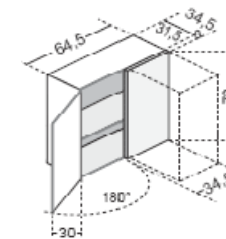

Base for Sink 2 Doors	Code	Price	Price	Widths	Dimensions	mm
	K502 090	\$ 390.00	\$ 450.00	900mm	Height	720
					Kick Board Depth	150 595

Base for Sink 1 Door	Code	Price	Price	Widths	Dimensions	mm
	K501 060	\$ 305.00	\$ 335.00	600mm	Height	720
					Kick Board Depth	150 595

Base for Sink 2 Drawers Supplied Assembled	Code	Price	Price	Widths	Dimensions	mm
	K583 090	\$ 940.00	\$ 950.00	900mm	Height	720
					Kick Board Depth	150 595

Base End Panels 870mm x 600mm	Code	Price	Price
	882001B	\$ 130.00	\$ 200.00

Wall Cabinets

Cabinets are supplied with everything needed to assemble including hinges, wall brackets, soft closer Includes Doors

MT100 Laminate with Aluminium ABS Edge/MT400 High Gloss White

		MT100	MT400			
	Code	Price	Price	Widths	Dimensions	mm
Wall Cupboard Single Door 1 Adjustable Shelf	K651 030	\$ 190.00	\$ 205.00	300mm	Height	720
	K651 045	\$ 200.00	\$ 235.00	450mm	Depth	350
	K651 060	\$ 235.00	\$ 275.00	600mm		
Wall Cupboard Double Door	K652 090	\$ 350.00	\$ 380.00	900mm		
Wall Unit with 2 Lift Up Doors	K632 060	\$ 320.00	\$ 375.00	600mm	Height	720
	K632 090	\$ 350.00	\$ 395.00	900mm	Depth	350
Wall Corner Unit 1 Adjustable Shelf	K668 064	\$ 350.00	\$ 450.00	660	Height	720
					Depth	360
Wall Cabinet Over Fridge	K606 060	\$ 210.00	\$ 240.00	600mm	Height	360
	K606 090	\$ 260.00	\$ 290.00	900mm	Depth	350
Glass and Aluminium Doors	Code	Price				
	357mm H x 597mm H for lift up	D0360600	\$ 160.00			
	357mm H x 897mm H for lift up	D0360900	\$ 195.00			
	717mm H x 447mm H for Cupboard	D072045	\$ 195.00			
717mm H x 597mm H for Cupboard	D072060	\$ 240.00				
	Code	Price	Widths	Dimensions	mm	
Integrated Glossy Side for Wall Cabinet 72H	K6550721	Left \$	95.00	335 Height	720	
Integrated Glossy Side for Wall Cabinet 72H	K6550723	Right \$	95.00	335 Depth	20	