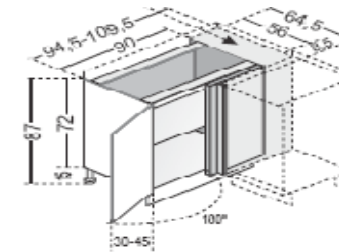

Base Cupboard 2 Doors	Code	MT100		MT400		Dimensions	mm
		Price	Price	Widths	Widths		
1 Adjustable Shelf	K502090	\$ 390.00	\$ 450.00	900mm		Height	720
						Kick Board	150
						Depth	595

Base with Roll Out Baskets	Code	MT100		MT400		Dimensions	mm
		Price	Price	Widths	Widths		
Supplied Assembled	A520 015	\$ 295.00	\$ 325.00	150mm	300mm	Height	720
	A520 030	\$ 450.00	\$ 495.00	300mm		Kick Board	150
						Depth	595

Base with 2 Drawers & Pot Drawer	Code	MT100		MT400		Dimensions	mm
		Price	Price	Widths	Widths		
Supplied Assembled	A543 045	\$ 795.00	\$ 850.00	450mm	600mm	Height	720
	A543 060	\$ 870.00	\$ 945.00	600mm		Kick Board	150
	A543 090	\$ 990.00	\$ 1,050.00	900mm		Depth	595

Corner Base
 1 Adjustable Shelf

Code	Price		Widths	Dimensions	mm
	Price	Price			
K551 109	\$ 445.00	\$ 490.00	1110mm	Height	720
				Kick Board	150
				Depth	595

Corner Base With Magic Baskets
 4 Chrome Baskets
 Left Code K5611091
 Right Code K5631093