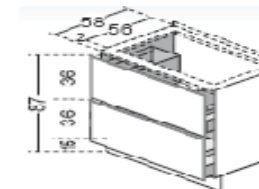

Code	Price		Widths	Dimensions	mm
	Price	Price			
K561 1091	\$ 985.00	\$ 1,040.00	1110mm	Height	720
K563 1093	\$ 985.00	\$ 1,040.00	1110mm	Kick Board	150
				Depth	595

Corner Base 2 Door
 1 Adjustable Shelf

Code	Price		Widths	Dimensions	mm
	Price	Price			
K552 0942	\$ 695.00	\$ 745.00	960mm	Height	720
				Kick Board	150
				Depth	595

Base Cabinets

Base for Under Bench Oven	Code	MT100	MT400	Widths	Dimensions	mm
		Price	Price			
	K596 060	\$ 270.00	\$ 300.00	600mm	Height	720
	K596 090	\$ 370.00	\$ 400.00	900mm	Kick Board Depth	150 595

Base for Sink 2 Doors	Code	Price	Price	Widths	Dimensions	mm
	K502 090	\$ 390.00	\$ 450.00	900mm	Height	720
					Kick Board Depth	150 595

Base for Sink 1 Door	Code	Price	Price	Widths	Dimensions	mm
	K501 060	\$ 305.00	\$ 335.00	600mm	Height	720
					Kick Board Depth	150 595

Base for Sink 2 Drawers Supplied Assembled	Code	Price	Price	Widths	Dimensions	mm
	K583 090	\$ 940.00	\$ 950.00	900mm	Height	720
					Kick Board Depth	150 595

Base End Panels 870mm x 600mm	Code	Price	Price
	882001B	\$ 130.00	\$ 200.00