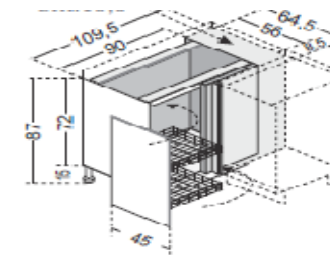

Base Cabinets
Base with 2 Deep Drawers
 Supplied Assembled

Code	MT100		MT400		Dimensions	mm
	Price	Price	Widths	Widths		
A542 060	\$ 710.00	\$ 780.00	600mm	600mm	Height	720
A542 090	\$ 835.00	\$ 915.00	900mm	900mm	Kick Board	150
					Depth	595

Corner Base
 1 Adjustable Shelf

Code	Price		Widths	Dimensions	mm
	Price	Price			
K551 109	\$ 445.00	\$ 490.00	1110mm	Height	720
				Kick Board	150
				Depth	595

Corner Base With Magic Baskets
 4 Chrome Baskets
 Left Code K5611091
 Right Code K5631093

Code	Price		Widths	Dimensions	mm
	Price	Price			
K561 1091	\$ 985.00	\$ 1,040.00	1110mm	Height	720
K563 1093	\$ 985.00	\$ 1,040.00	1110mm	Kick Board	150
				Depth	595

Corner Base 2 Door
 1 Adjustable Shelf