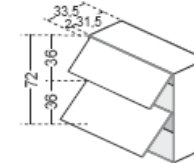

Wall Cabinets

Cabinets are supplied with everything needed to assemble including hinges, wall brackets, soft closer Includes Doors

MT100 Laminate with Aluminium ABS Edge/MT400 High Gloss White

		MT100	MT400			
	Code	Price	Price	Widths	Dimensions	mm
Wall Cupboard Single Door 1 Adjustable Shelf	K651 030	$ 190.00	$ 205.00	300mm	Height	720
	K651 045	$ 200.00	$ 235.00	450mm	Depth	350
	K651 060	$ 235.00	$ 275.00	600mm		
Wall Cupboard Double Door	K652 090	$ 350.00	$ 380.00	900mm		
Wall Unit with 2 Lift Up Doors	K632 060	$ 320.00	$ 375.00	600mm	Height	720
	K632 090	$ 350.00	$ 395.00	900mm	Depth	350
Wall Corner Unit 1 Adjustable Shelf	K668 064	$ 350.00	$ 450.00	660	Height	720
					Depth	360
Wall Cabinet Over Fridge	K606 060	$ 210.00	$ 240.00	600mm	Height	360
	K606 090	$ 260.00	$ 290.00	900mm	Depth	350
Glass and Aluminium Doors	Code	Price				
	357mm H x 597mm H for lift up	D0360600	$ 160.00			
	357mm H x 897mm H for lift up	D0360900	$ 195.00			
	717mm H x 447mm H for Cupboard	D072045	$ 195.00			
717mm H x 597mm H for Cupboard	D072060	$ 240.00				
	Code	Price	Widths	Dimensions	mm	
Integrated Glossy Side for Wall Cabinet 72H	K6550721	Left $	95.00	335 Height	720	
Integrated Glossy Side for Wall Cabinet 72H	K6550723	Right $	95.00	335 Depth	20