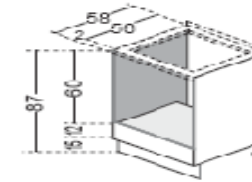

Corner Base
 1 Adjustable Shelf

Code	Price		Widths	Dimensions	mm
	Price	Price			
K551 109	\$ 445.00	\$ 490.00	1110mm	Height	720
				Kick Board	150
				Depth	595

Corner Base With Magic Baskets
 4 Chrome Baskets
 Left Code K5611091
 Right Code K5631093

Code	Price		Widths	Dimensions	mm
	Price	Price			
K561 1091	\$ 985.00	\$ 1,040.00	1110mm	Height	720
K563 1093	\$ 985.00	\$ 1,040.00	1110mm	Kick Board	150
				Depth	595

Corner Base 2 Door
 1 Adjustable Shelf

Code	Price		Widths	Dimensions	mm
	Price	Price			
K552 0942	\$ 695.00	\$ 745.00	960mm	Height	720
				Kick Board	150
				Depth	595

Base Cabinets

Base for Under Bench Oven	Code	MT100	MT400	Widths	Dimensions	mm
		Price	Price			
	K596 060	\$ 270.00	\$ 300.00	600mm	Height	720
	K596 090	\$ 370.00	\$ 400.00	900mm	Kick Board Depth	150 595

Base for Sink 2 Doors	Code	Price	Price	Widths	Dimensions	mm
	K502 090	\$ 390.00	\$ 450.00	900mm	Height	720
					Kick Board Depth	150 595

Base for Sink 1 Door	Code	Price	Price	Widths	Dimensions	mm
	K501 060	\$ 305.00	\$ 335.00	600mm	Height	720
					Kick Board Depth	150 595