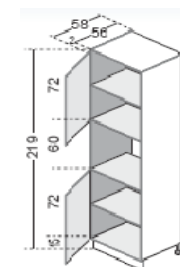

Wall Oven Unit 2 Doors	Code	Price		Widths	Dimensions	mm
		Price	Price			
2 Adjustable Shelves	K465 060	$ 695.00	$ 750.00	600mm	Height	2040
					Kick Board	150
					Depth	595