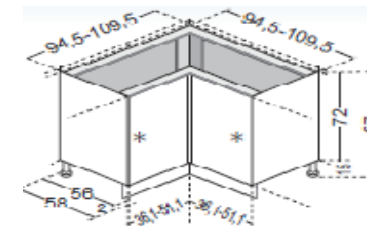

Corner Base
 1 Adjustable Shelf

Code	Price		Widths	Dimensions	mm
	Price	Price			
K551 109	\$ 445.00	\$ 490.00	1110mm	Height	720
				Kick Board	150
				Depth	595

Corner Base With Magic Baskets
 4 Chrome Baskets
 Left Code K5611091
 Right Code K5631093

Code	Price		Widths	Dimensions	mm
	Price	Price			
K561 1091	\$ 985.00	\$ 1,040.00	1110mm	Height	720
K563 1093	\$ 985.00	\$ 1,040.00	1110mm	Kick Board	150
				Depth	595

Corner Base 2 Door
 1 Adjustable Shelf

Code	Price		Widths	Dimensions	mm
	Price	Price			
K552 0942	\$ 695.00	\$ 745.00	960mm	Height	720
				Kick Board	150
				Depth	595

Base Cabinets

Base for Under Bench Oven	Code	MT100	MT400	Widths	Dimensions	mm
		Price	Price			
	K596 060	\$ 270.00	\$ 300.00	600mm	Height	720
	K596 090	\$ 370.00	\$ 400.00	900mm	Kick Board Depth	150 595