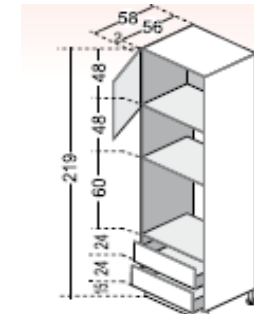

Tall Cabinets

As at 1 October 2010

		MT100	MT400			
	Code	Price	Price	Widths	Dimensions	mm
Wall Oven/Microwave Unit 2 Drawers						
2 Drawers + Top Cupboard 1 Door	K478060	$ 1,090.00	$ 1,190.00	600mm	Height	2040
Supplied Assembled					Kick Board	150
					Depth	595

	Code	Price	Price
Tall End Panels			
2190mm x 600mm	882001T	$ 280.00	$ 500.00

	Code	Price	Price
Filler Doors			
Door Filler 2037mm H x 297mm W	D204030	$ 95.00	$ 190.00
Door Filler 2037mm H x 97mm W	D204010	N/A	$ 95.00

HANDLES

Chrome Handle	M020	$15.00
Stainless Steel Handle	M032	$20.00
Long Handle	M151	$45.00
2017mm Long Handle for Pantry	M151	$75.00
Sleek Handle	M231	$30.00

ACCESSORIES

Stainless steel cutlery tray for 600mm Drawer	84360	$170.00
Stainless steel cutlery tray for 900mm Drawer	84390	$295.00
Differentiated Waste Bin For 450+ Cupboard	84100	$195.00
Differentiated Waste Bin For 900 Drawers	84290	$195.00
Inner Drawer 45	K565045	$175.00
Inner Drawer 60	K565060	$205.00
Inner Drawer 90	K565090	$250.00