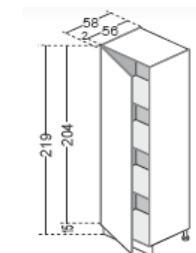

Pantry Cupboard Single Door	Code	MT100		MT400		Dimensions	mm
		Price	Price	Widths	Widths		
4 Adjustable Shelves	K451 045	\$ 590.00	\$ 675.00	450mm	450mm	Height	2040
	K451 060	\$ 735.00	\$ 810.00	600mm	600mm	Kick Board	150
						Depth	595

Pantry Cupboard 2 Door	Code	Price		Widths	Dimensions	mm
		Price	Price			
4 Adjustable Shelves	K480 902	\$ 1,050.00	\$ 1,160.00	900mm	Height	2040
					Kick Board	150
					Depth	595

Pullout Pantry	Code	Price		Widths	Dimensions	mm
		Price	Price			
5 Wire Baskets	K456 030	\$ 1,245.00	\$ 1,350.00	300mm	Height	2040
Supplied Assembled					Kick Board	150
					Depth	595