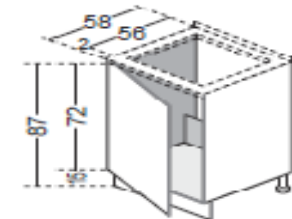

Code	Price		Widths	Dimensions	mm
	Price	Price			
K561 1091	\$ 985.00	\$ 1,040.00	1110mm	Height	720
K563 1093	\$ 985.00	\$ 1,040.00	1110mm	Kick Board	150
				Depth	595

Corner Base 2 Door
 1 Adjustable Shelf

Code	Price		Widths	Dimensions	mm
	Price	Price			
K552 0942	\$ 695.00	\$ 745.00	960mm	Height	720
				Kick Board	150
				Depth	595

Base Cabinets

Base for Under Bench Oven	Code	MT100	MT400	Widths	Dimensions	mm
		Price	Price			
	K596 060	\$ 270.00	\$ 300.00	600mm	Height	720
	K596 090	\$ 370.00	\$ 400.00	900mm	Kick Board Depth	150 595

Base for Sink 2 Doors	Code	Price	Price	Widths	Dimensions	mm
	K502 090	\$ 390.00	\$ 450.00	900mm	Height	720
					Kick Board Depth	150 595

Base for Sink 1 Door	Code	Price	Price	Widths	Dimensions	mm
	K501 060	\$ 305.00	\$ 335.00	600mm	Height	720
					Kick Board Depth	150 595

Base for Sink 2 Drawers Supplied Assembled	Code	Price	Price	Widths	Dimensions	mm
	K583 090	\$ 940.00	\$ 950.00	900mm	Height	720
					Kick Board Depth	150 595

Base End Panels 870mm x 600mm	Code	Price	Price
	882001B	\$ 130.00	\$ 200.00