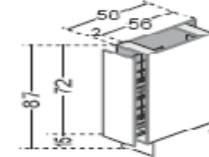

MT100 Laminate with Aluminium ABS Edge/MT400 High Gloss White

Base Cupboard Single Door	Code	MT100		MT400		Dimensions	mm
		Price	Price	Widths	Widths		
1 Adjustable Shelf	K501 030	\$ 215.00	\$ 235.00	300mm	450mm	Height	720
	K501 045	\$ 265.00	\$ 295.00	450mm	600mm	Kick Board	150
	K501 060	\$ 305.00	\$ 335.00	600mm		Depth	595

Base Cupboard 2 Doors	Code	MT100		MT400		Dimensions	mm
		Price	Price	Widths	Widths		
1 Adjustable Shelf	K502090	\$ 390.00	\$ 450.00	900mm		Height	720
						Kick Board	150
						Depth	595

Base with Roll Out Baskets	Code	MT100		MT400		Dimensions	mm
		Price	Price	Widths	Widths		
Supplied Assembled	A520 015	\$ 295.00	\$ 325.00	150mm	300mm	Height	720
	A520 030	\$ 450.00	\$ 495.00	300mm		Kick Board	150
						Depth	595