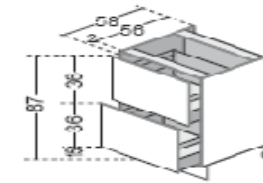

Base Cabinets

Base with 2 Deep Drawers
Supplied Assembled

Code	MT100		MT400		Dimensions	mm
	Price	Price	Widths	Widths		
A542 060	$ 710.00	$ 780.00	600mm	600mm	Height	720
A542 090	$ 835.00	$ 915.00	900mm	900mm	Kick Board	150
					Depth	595