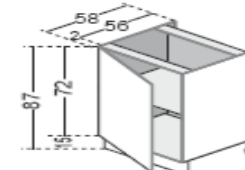

MT100 Laminate with Aluminium ABS Edge/MT400 High Gloss White

Base Cupboard Single Door	Code	MT100		MT400		Dimensions	mm
		Price	Price	Widths	Widths		
1 Adjustable Shelf	K501 030	\$ 215.00	\$ 235.00	300mm	450mm	Height	720
	K501 045	\$ 265.00	\$ 295.00	450mm	600mm	Kick Board	150
	K501 060	\$ 305.00	\$ 335.00	600mm		Depth	595

Base Cupboard 2 Doors	Code	MT100		MT400		Dimensions	mm
		Price	Price	Widths	Widths		
1 Adjustable Shelf	K502090	\$ 390.00	\$ 450.00	900mm		Height	720
						Kick Board	150
						Depth	595

Base with Roll Out Baskets	Code	MT100		MT400		Dimensions	mm
		Price	Price	Widths	Widths		
Supplied Assembled	A520 015	\$ 295.00	\$ 325.00	150mm	300mm	Height	720
	A520 030	\$ 450.00	\$ 495.00	300mm		Kick Board	150
						Depth	595