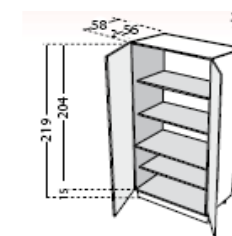

Pantry Cupboard Single Door	Code	MT100		MT400		Dimensions	mm
		Price	Price	Widths	Widths		
4 Adjustable Shelves	K451 045	\$ 590.00	\$ 675.00	450mm	450mm	Height	2040
	K451 060	\$ 735.00	\$ 810.00	600mm	600mm	Kick Board	150
						Depth	595

Pantry Cupboard 2 Door	Code	Price		Widths	Dimensions	mm
		Price	Price			
4 Adjustable Shelves	K480 902	\$ 1,050.00	\$ 1,160.00	900mm	Height	2040
					Kick Board	150
					Depth	595

Pullout Pantry	Code	Price		Widths	Dimensions	mm
		Price	Price			
5 Wire Baskets	K456 030	\$ 1,245.00	\$ 1,350.00	300mm	Height	2040
Supplied Assembled					Kick Board	150
					Depth	595