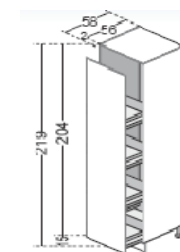

Wall Cabinets

Cabinets are supplied with everything needed to assemble including hinges, wall brackets, soft closer Includes Doors

MT100 Laminate with Aluminium ABS Edge/MT400 High Gloss White

		MT100	MT400			
	Code	Price	Price	Widths	Dimensions	mm
Wall Cupboard Single Door 1 Adjustable Shelf	K651 030	\$ 190.00	\$ 205.00	300mm	Height	720
	K651 045	\$ 200.00	\$ 235.00	450mm	Depth	350
	K651 060	\$ 235.00	\$ 275.00	600mm		
Wall Cupboard Double Door	K652 090	\$ 350.00	\$ 380.00	900mm		
Wall Unit with 2 Lift Up Doors	K632 060	\$ 320.00	\$ 375.00	600mm	Height	720
	K632 090	\$ 350.00	\$ 395.00	900mm	Depth	350
Wall Corner Unit 1 Adjustable Shelf	K668 064	\$ 350.00	\$ 450.00	660	Height	720
					Depth	360
Wall Cabinet Over Fridge	K606 060	\$ 210.00	\$ 240.00	600mm	Height	360
	K606 090	\$ 260.00	\$ 290.00	900mm	Depth	350
Glass and Aluminium Doors	Code	Price				
	357mm H x 597mm H for lift up	D0360600	\$ 160.00			
	357mm H x 897mm H for lift up	D0360900	\$ 195.00			
	717mm H x 447mm H for Cupboard	D072045	\$ 195.00			
717mm H x 597mm H for Cupboard	D072060	\$ 240.00				
	Code	Price	Widths	Dimensions	mm	
Integrated Glossy Side for Wall Cabinet 72H	K6550721	Left \$	95.00	335 Height	720	
Integrated Glossy Side for Wall Cabinet 72H	K6550723	Right \$	95.00	335 Depth	20	

Pantry Cupboard Single Door	Code	MT100		MT400		Dimensions	mm
		Price	Price	Widths	Widths		
4 Adjustable Shelves	K451 045	\$ 590.00	\$ 675.00	450mm	450mm	Height	2040
	K451 060	\$ 735.00	\$ 810.00	600mm	600mm	Kick Board	150
						Depth	595

Pantry Cupboard 2 Door	Code	Price		Widths	Dimensions	mm
		Price	Price			
4 Adjustable Shelves	K480 902	\$ 1,050.00	\$ 1,160.00	900mm	Height	2040
					Kick Board	150
					Depth	595

Pullout Pantry	Code	Price		Widths	Dimensions	mm
		Price	Price			
5 Wire Baskets	K456 030	\$ 1,245.00	\$ 1,350.00	300mm	Height	2040
Supplied Assembled					Kick Board	150
					Depth	595