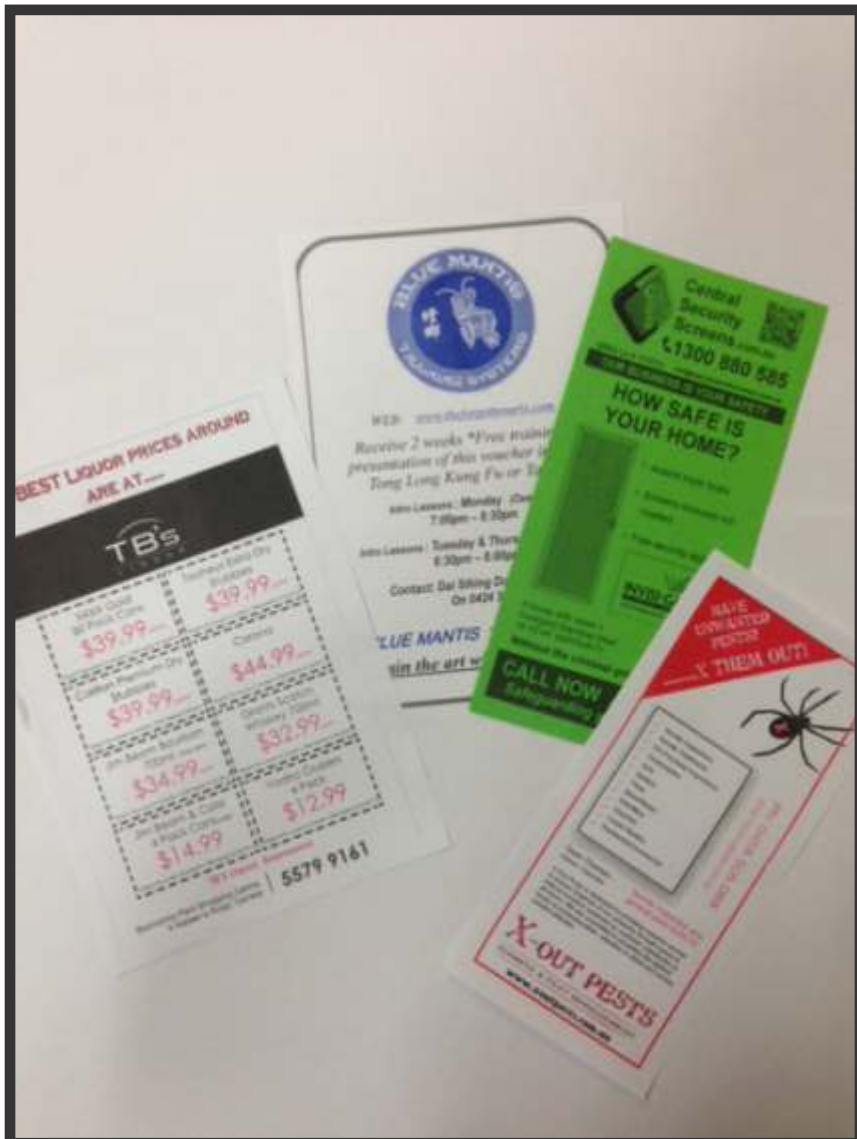

BURGUNDY

ORANGE

FLYERS SINGLE COLOUR OR 2 COLOUR

* Printed on 80gsm white bond stock (see chart below for colour options)

* Coloured paper available at \$12.00 p/ream (A4) 500 sheets, All prices are ex GST.

QTY	A6	A6	DL	DL	A5	A5	A4	A4
	Single Sided	Double Sided	Single Sided	Double Sided	Single Sided	Double Sided	Single Sided	Double Sided
500	\$70	\$95	\$85	\$105	\$110	\$130	\$170	\$180
1,000	\$75	\$100	\$90	\$110	\$115	\$135	\$190	\$210
2,000	\$80	\$105	\$95	\$115	\$120	\$140	\$200	\$220
3,000	\$95	\$110	\$100	\$120	\$125	\$145	\$210	\$240
4,000	\$100	\$115	\$105	\$125	\$135	\$155	\$220	\$260
5,000	\$125	\$145	\$135	\$155	\$155	\$175	\$275	\$325
10,000	\$175	\$205	\$195	\$225	\$235	\$275	\$355	\$425
15,000	\$245	\$275	\$280	\$310	\$305	\$355	\$535	\$605
20,000	\$295	\$325	\$345	\$375	\$385	\$435	\$685	\$765
30,000	\$385	\$435	\$385	\$435	\$535	\$595	\$985	\$1065
40,000	\$425	\$475	\$425	\$475	\$695	\$785	\$1295	\$1395
50,000	\$465	\$525	\$465	\$535	\$835	\$925	\$1455	\$1555