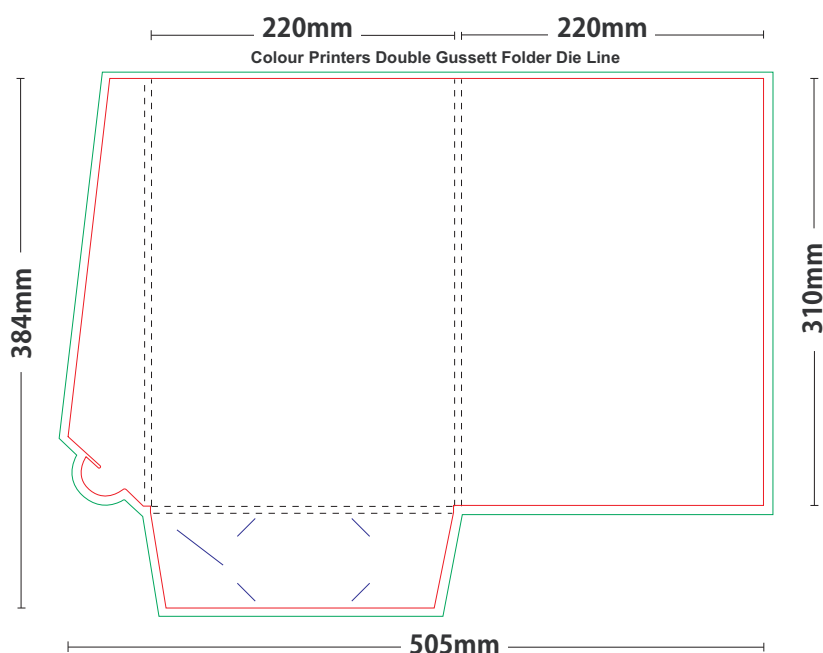

PRESENTATION FOLDERS

* All prices are ex GST.

1mm or 5mm Gusset Folded Size: 310mm x 220mm

QTY	ONE SIDE PRINTED - NO CELLO		ONE SIDE PRINTED - Gloss or Matt SINGLE SIDE		ONE SIDE PRINTED - Gloss or Matt BOTH SIDES	
	350gsm Gloss	400gsm Artboard	350gsm Gloss	400gsm Artboard	350gsm Gloss	400gsm Artboard
250	$790	$795	$880	$885	$970	$975
500	$890	$895	$980	$985	$1070	$1075
1,000	$930	$935	$1080	$1085	$1230	$1235
1,500	$1165	$1170	$1390	$1395	$1615	$1620
2,000	$1360	$1365	$1660	$1665	$1960	$1965

QTY	BOTH SIDES PRINTED - NO CELLO		BOTH SIDES PRINTED - Gloss or Matt SINGLE SIDE		BOTH SIDES PRINTED - Gloss or Matt BOTH SIDES	
	350gsm Gloss	400gsm Artboard	350gsm Gloss	400gsm Artboard	350gsm Gloss	400gsm Artboard
250	$1145	$1150	$1235	$1240	$1325	$1330
500	$1245	$1250	$1335	$1340	$1425	$1430
1,000	$1285	$1290	$1435	$1440	$1585	$1590
1,500	$1535	$1540	$1760	$1765	$1985	$1990
2,000	$1745	$1750	$2045	$2050	$2345	$2350

Allow 2mm bleed on all artwork

FOLDED SIZE 310x 220

- **FINAL TRIM**
- - - - **CREASE**
- **5 mm BLEED REQUIRED**
- **BUSINESS CARD SLITS AND LOCKING TAB**