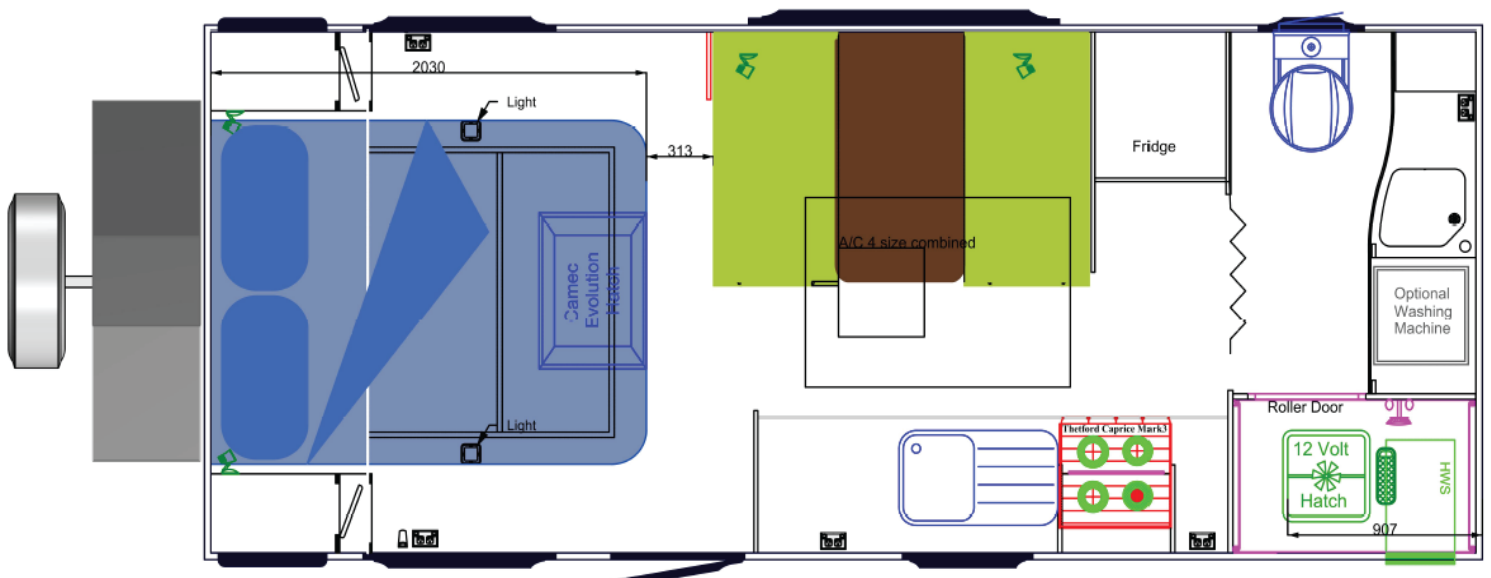

Blue Heeler 196