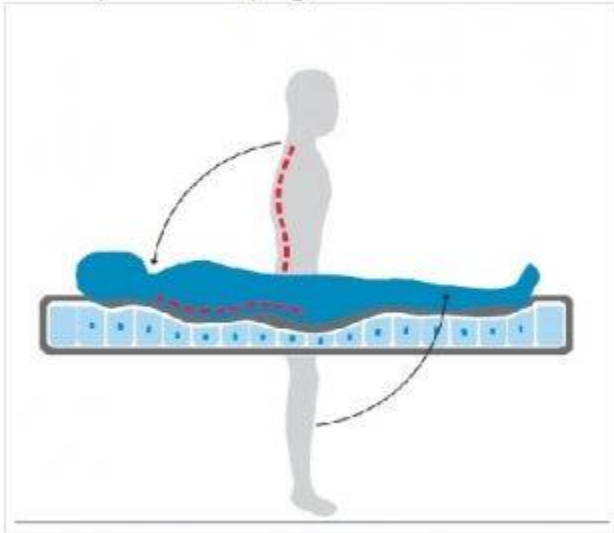

A Healthier Choice:

The Back and Neck Bedding Company delivers bedding that is cleaner and healthier than other mattresses available on the market. Our range of latex bedding is Anti-bacterial, Dust Mite free and Hypo-Allergenic, perfect for those who suffer from allergies and respiratory problems. Our latex mattress do not feature wool quilting, as wool is susceptible to bed bugs and mites. Our removable mattress covers allow for dry cleaning or replacing, ensuring your bedding is a clean surface void of bugs, dust and pollen.

Benefits:

- 100% natural latex with no artificial fillers
- Hypo-allergenic and dust mite intolerant
- Excellent comfort for a rejuvenating sleep
- Reduces joint pain through proper support

- Sag resistant and maintains its shape for years
- Choice of densities for every need
- Fully reversible mattress which lets you double the life span of your mattress.
- Reduces partner disturbance
- Guaranteed premium quality