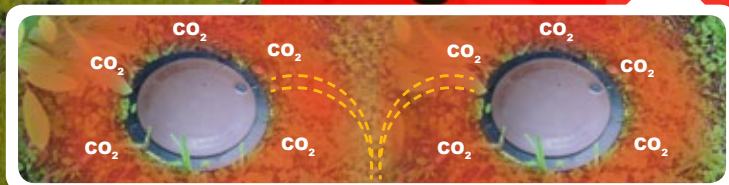

THE ONLY baiting system that creates a complete Termite Interception Zone™ around your home

Independent studies, published in several peer reviewed Scientific Journals, have confirmed that termites follow a low level CO₂ trail to find their preferred timbers for feeding.

EXTERRA uniquely mimics this through the use of our patented FOCUS Termite Attractant. This natural product is added under each Station, where it reacts with the soil microbes to naturally evolve a scientifically-engineered concentration of CO₂ that draws the termites into the EXTERRA Stations.

EXTERRA Stations are nearly four times larger than most other Stations, so once the termites start to follow the CO₂ trail they quickly find the EXTERRA Stations. FOCUS Termite Attractant produces a two metre radius "Termite Interception Zone" around each EXTERRA Station, which means that when a termite comes within two metres of your EXTERRA Station it will be attracted by just the right amount of CO₂ and follow the gourmet trail into the EXTERRA Station. That means its last supper time and the colony is eliminated, **keeping your home safe.**

As this diagram demonstrates, your home is securely protected by the complete and continuous EXTERRA Termite Interception Zone.

When a termite comes within two metres of your EXTERRA Station it will be attracted by just the right amount of CO₂.