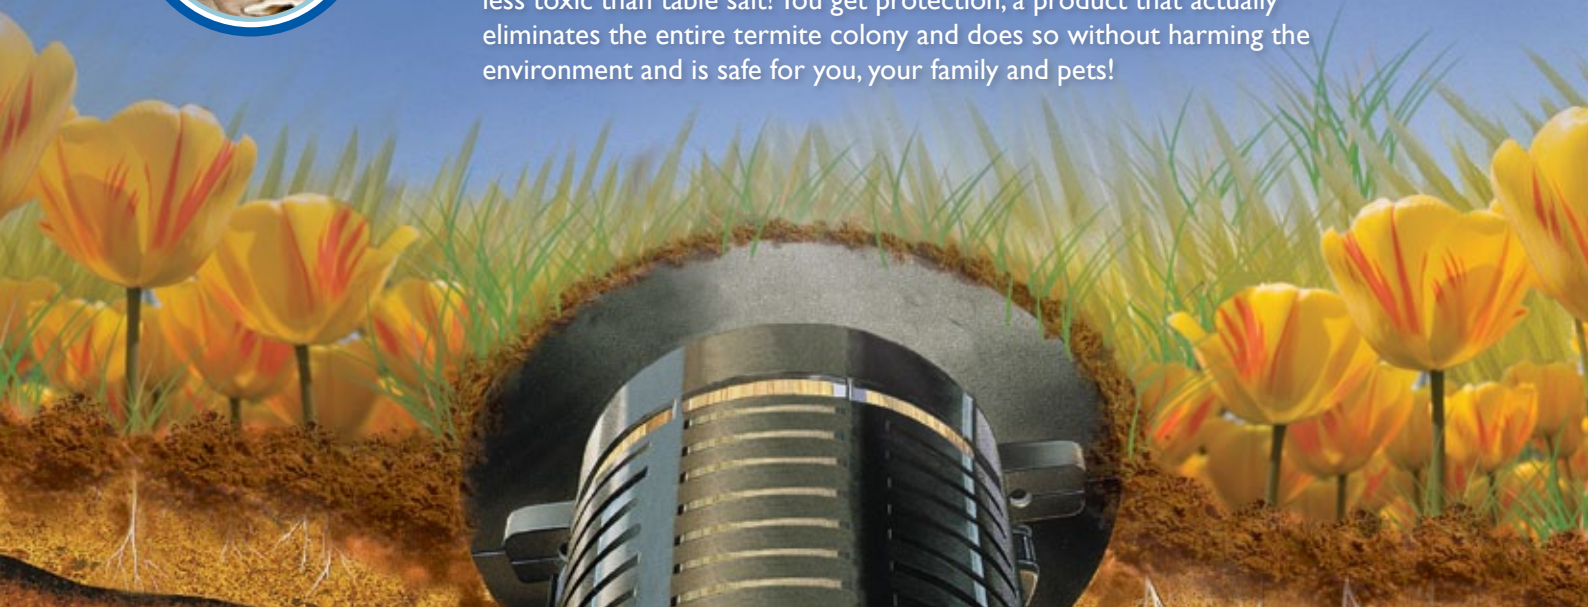

Don't even think about the old fashioned methods of spraying hundreds of litres of toxic chemicals around your home. Think what that could do to you and your family.

EXTERRA utilises closed and locked Stations with a termite bait less toxic than table salt! You get protection, a product that actually eliminates the entire termite colony and does so without harming the environment and is safe for you, your family and pets!