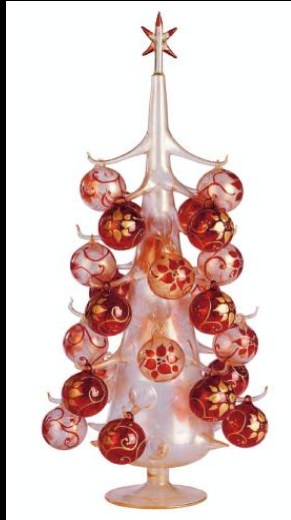

AM1283 (27 CM) RED - \$235

AM1283 (27 CM) GOLD - \$185

AM1284 CRYSTAL - \$110

AM4647 - 22 CM - \$235

AM4647 - \$195

ADM01(A) 20
CM

ADM01(0) 20
CM

ADM03(E) 40
CM

ADM02(D) 30
CM

AM MURANO GLASS CHRISTMAS TREES

PLEASE CONTACT US FOR PRICING

ADM04(F) 50
CM

ADM19(B) 25
CM

ADM4-(G) 50
CM

ADM19(C) 25
CM

ADM02 30
CM