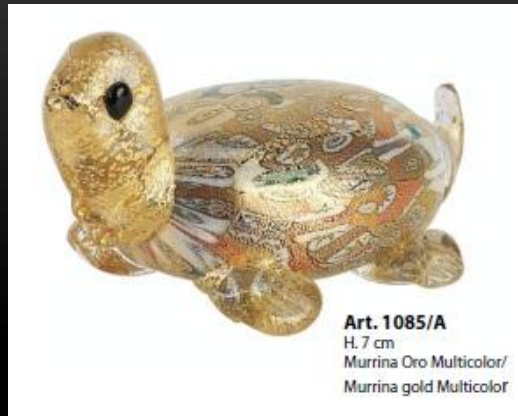

ART1085D OWL- \$47.50

ART1085H - PIG - \$57

ART1085U- \$57

ART1085Q - \$47.50

ART1085M - \$49

ART4167 SFUMATO FISH- \$55

ART1085A TURTLE - \$55

AM GLASS ANGELS FROM LEFT TO RIGHT

AM1283 (27 CM) RED - \$235

AM1283 (27 CM) GOLD - \$185

AM1284 CRYSTAL - \$110

AM4647 - 22 CM - \$235

AM4647 - \$195

ADM01(A) 20
CM

ADM01(0) 20
CM

ADM03(E) 40
CM