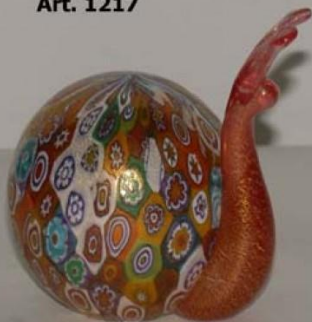

Art. 1217

$36

$33

$36

$35

$30

$36

$35