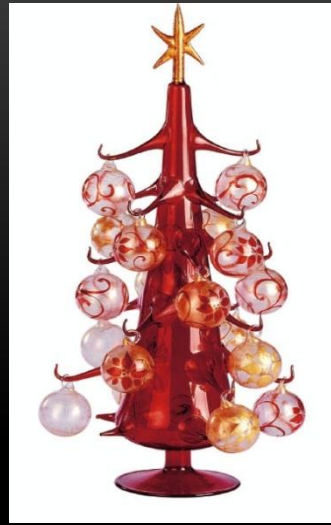

AM1283 (27 CM) RED - \$235

AM1283 (27 CM) GOLD - \$185

AM1284 CRYSTAL - \$110

AM4647 - 22 CM - \$235

AM4647 - \$195

ADM01(A) 20
CM

ADM01(0) 20
CM

ADM03(E) 40
CM