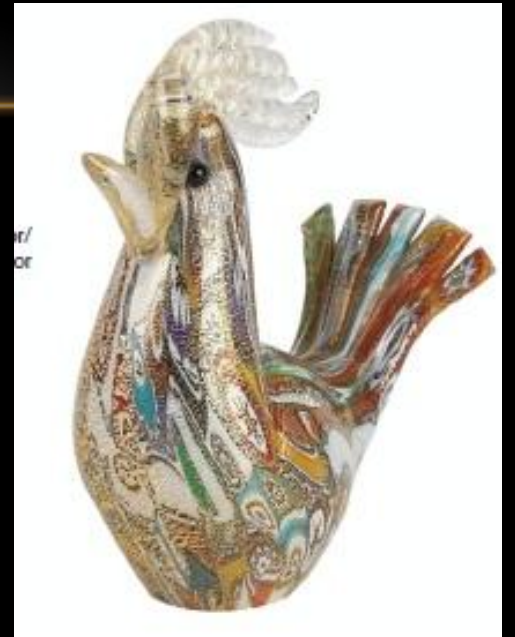

ART5084 20 CM - \$30

ART4167 SFUMATO FISH- \$55

ART1085D OWL- \$57

ART1085H - PIG - \$57

ART1085R- \$57

ART1085Q - \$57

ART1085M - \$57

ART4167 SFUMATO FISH- \$55

ART1085D OWL- \$47.50

ART1085H - PIG - \$57

ART1085U- \$57

ART1085Q - \$47.50

ART1085M - \$49

ART4167 SFUMATO FISH- \$55

ART1085A TURTLE - \$55

AM GLASS ANGELS FROM LEFT TO RIGHT

AM1283 (27 CM) RED - \$235

AM1283 (27 CM) GOLD - \$185

AM1284 CRYSTAL - \$110

AM4647 - 22 CM - \$235

AM4647 - \$195

ADM01(A) 20
CM

ADM01(0) 20
CM

ADM03(E) 40
CM