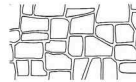

Keystone
Av. Brick Size 200 x 150mm