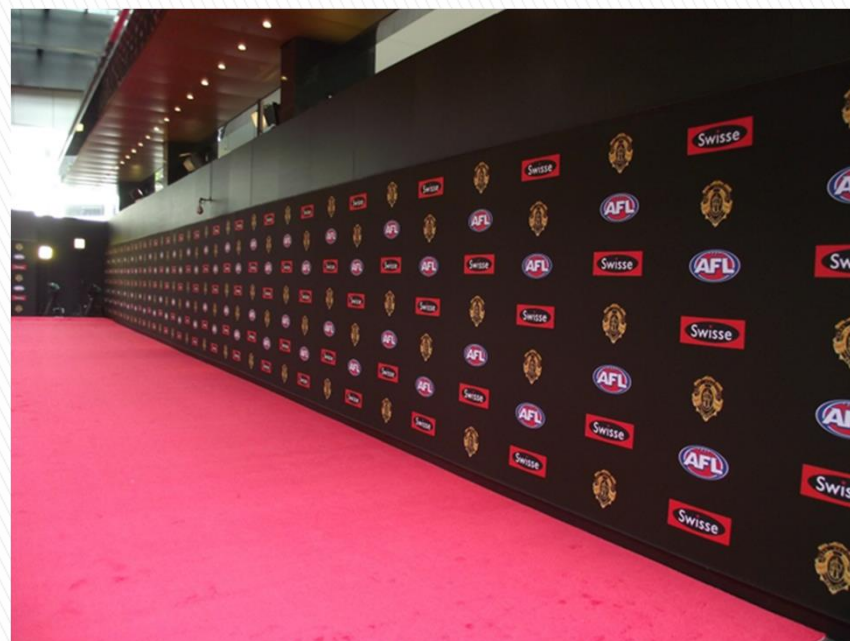

Directional Signage

Framed ACM

Deakin University

Directional Signage

Melbourne Showgrounds

Nillumbik Shire Council

Banners

Harris Scarfe

AFL Brownlow
Red Carpet

Illuminated Shopfronts

Flight Centre

Suncorp Bank

ACM Signage

Dollar Curtains & Blinds

Pedders

Light Boxes