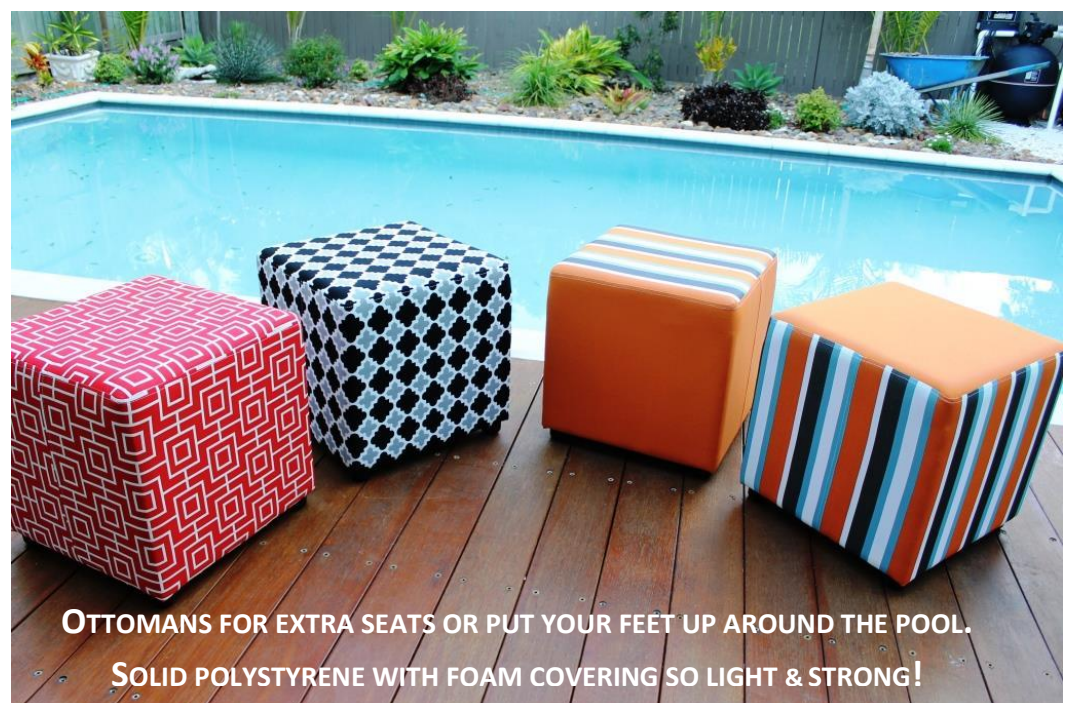

BRING THE OUTSIDE IN AND THE INSIDE OUT!

The boldness of Warwick's stripes and versatility of their stunning new geometrics will leave you wanting to live outside permanently.

Specifically developed for the outdoors in both design and vibrancy, these fabrics perform in a diverse range of settings year round.

Indoor and outdoor – ideal for pool areas, outdoor dining and open lounge areas.

Complete versatility with reversible patterns and dual-purpose fabrics.

Environmentally friendly – clean manufacturing, dry yarn colouring and biodegradable dies all lead to a healthy lifestyle.

**NEED A COVER FOR YOUR BBQ.
WE CAN MAKE TO SUIT THE DESIGN OF YOUR BBQ**

**OTTOMANS FOR EXTRA SEATS OR PUT YOUR FEET UP AROUND THE POOL.
SOLID POLYSTYRENE WITH FOAM COVERING SO LIGHT & STRONG!**