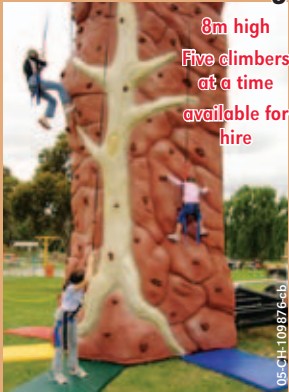

ROCKUP

The Great Wall Mobile Rock Climbing

8m high

**Five climbers
at a time**

**available for
hire**

05-CH-109876-cb

Ph: 0417 845 510 www.rockup.com.au