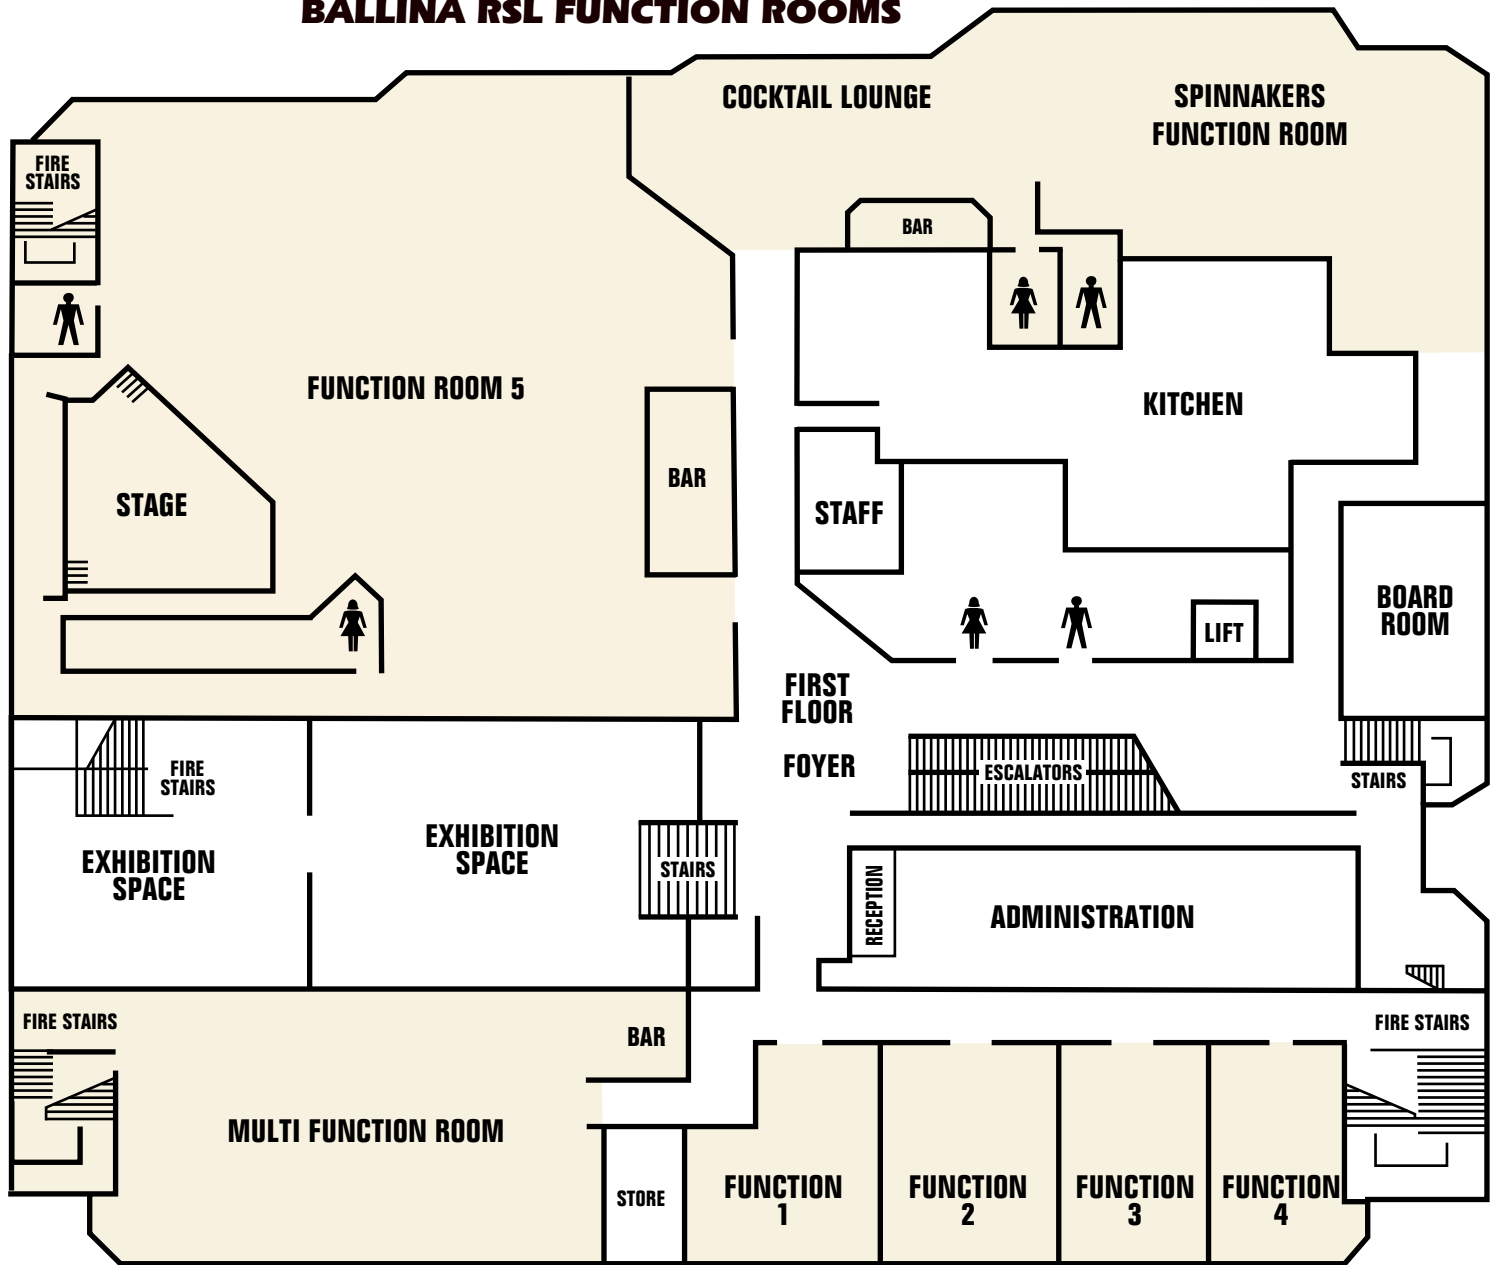

BALLINA RSL FUNCTION ROOMS

ROOM DIMENSIONS & CAPACITY

ROOM	M²	HEIGHT	THEATRE	CLASS	COCKTAIL	BANQUET	FACILITIES	BAR	RIVER VIEW
ROOM 5	480	3.5m	500+	200	500	500-550 without dance floor	✓	✓	✓
MULTIROOM	240	3.2m	180	80	200	130	✓	✓	
ROOM 1	40	3.2m	30	15	30	15	✓		
ROOM 2	74	3.2m	50	24	70	40	✓		
ROOM 3	74	3.2m	50	24	70	40	✓		
ROOM 4	46	2.4m	30	15	30	15	✓		
SPINNAKERS	336	2.4m	120	80	150	120	✓	✓	✓