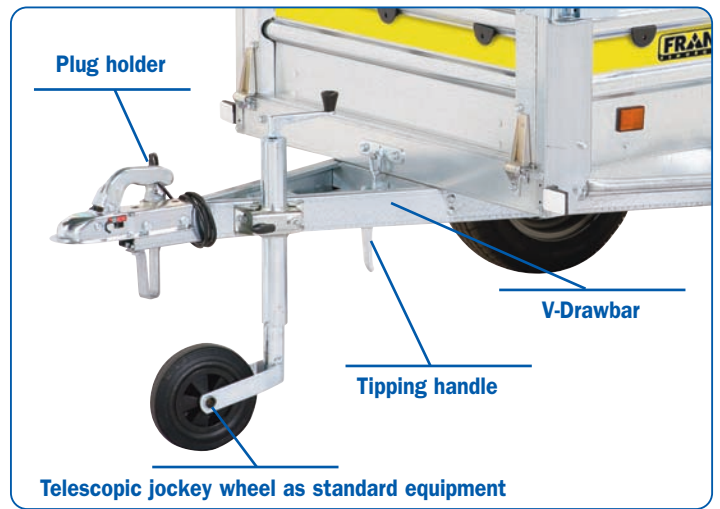

GENERAL PURPOSE TRAILERS WITH WOODEN FLOOR

NEW

Tie-down rings on sides

Hydraulic shock absorbers

Axle with integrated rubber suspension

Hinged and removable tailgate

The trailers shown are designed to be used on public roads only

FRANC Trailer comply with European Directive 94/20

GENERAL PURPOSE TRAILERS WITH WOODEN FLOOR

NEW

Practical and robust

- Sides, drawbar, axle and mudguards are made of galvanized steel
- Phenolic protected wooden floor 15 mm
- Double ribbed reinforced sides
- Tipping boxes
- Safety edged rounded mudguards
- Reinforced V- shaped drawbars
- Protected 6 function lights
- Products manufactured in EU and complying with directive 94/20