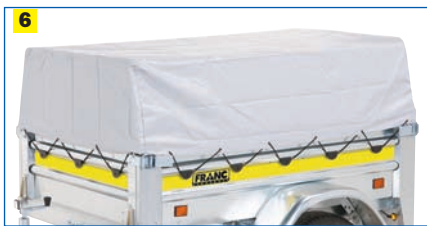

GENERAL PURPOSE TRAILERS WITH WOODEN FLOOR

NEW

A wide range of accessories to complete your trailer

Accessories	AB 160	AB 170	AB 200	AB 200 F75	AB 250	AB 254	AB 250 F75	AB 250 F130
1 Spare wheel	•	•	•	•	•	•	•	•
2 Spare wheel holder	•	•	•	•	•	•	•	•
3 Coupling lock	•	•	•	•	•	•	•	•
4 Hydraulic shock absorbers	•	•	•	•	•	•		
5 Flat cover	•	•	•	•	•	•	•	•
6 High cover – H 30 cm	•	•	•	•	•	•	•	•
7 High cover – H 70 cm		•	•	•	•	•	•	•
8 ABS lid	•		•	•				
9 Bars for ABS lid	•		•	•				
10 Steel high sides	•	•	•	•	•	•	•	•
11 Mesh high sides	•	•	•	•	•	•	•	•
12 Side rails	•	•	•	•				
13 Ladder-rack	•	•	•	•	•	•	•	•
14 Set of steel or Aluminium loading ramps		•	•	•	•	•	•	•
15 Multi purpose carrying bars	•	•						
16 TRAX protection lining	•		•	•	•	•	•	•