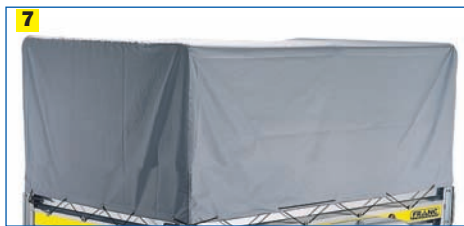

GENERAL PURPOSE TRAILERS WITH WOODEN FLOOR

NEW

A wide range of accessories to complete your trailer

Accessories	AB 160	AB 170	AB 200	AB 200 F75	AB 250	AB 254	AB 250 F75	AB 250 F130
1 Spare wheel	•	•	•	•	•	•	•	•
2 Spare wheel holder	•	•	•	•	•	•	•	•
3 Coupling lock	•	•	•	•	•	•	•	•
4 Hydraulic shock absorbers	•	•	•	•	•	•		
5 Flat cover	•	•	•	•	•	•	•	•
6 High cover – H 30 cm	•	•	•	•	•	•	•	•
7 High cover – H 70 cm		•	•	•	•	•	•	•
8 ABS lid	•		•	•				
9 Bars for ABS lid	•		•	•				
10 Steel high sides	•	•	•	•	•	•	•	•
11 Mesh high sides	•	•	•	•	•	•	•	•
12 Side rails	•	•	•	•				
13 Ladder-rack	•	•	•	•	•	•	•	•
14 Set of steel or Aluminium loading ramps		•	•	•	•	•	•	•
15 Multi purpose carrying bars	•	•						
16 TRAX protection lining	•		•	•	•	•	•	•