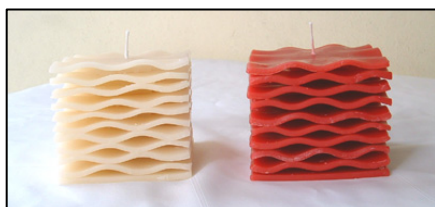

Dimensions - 3 x 23 x 11 cm

Colours - Leaf Green

Tower Candles - Coloured - Large

Dimensions - 10 x 10 x 20 cm

Colours - Green, Red, Pink, Blue

4 Floating Orchid Candles

Dimensions - 12.5 x 12.5 x 5.5 cm (box)
6 x 6 x 5 cm (orchids)

Colours - White / Purple
White / Yellow
White / Pink
Pink / Orange
Pink / Yellow
Or Mixed

Frangipani Candle in a Ceramic Pot Plant

Dimensions - 10 x 10 x 13 cm
Colours - Green or Red

Stack Sheet Candle – Green Squares

Dimensions - 9 x 9 x 10 cm
Colours - Green

Stack Sheet Candle - Star

Dimensions - 12.5 x 12.5 x 8 cm
Colours - Red

Square Wave Tower Candle - Medium

Dimensions - 9 x 9 x 8 cm
Colours - Red, Pink or White

Round Wave Tower Candle - Medium