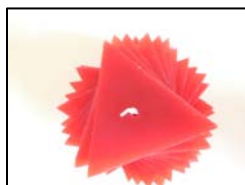

Dimensions - 3 x 23 x 11 cm

Colours - Leaf Green

Tower Candles - Coloured - Large

Dimensions - 10 x 10 x 20 cm

Colours - Green, Red, Pink, Blue

4 Floating Orchid Candles

Dimensions - 12.5 x 12.5 x 5.5 cm (box)
6 x 6 x 5 cm (orchids)

Colours - White / Purple
White / Yellow
White / Pink
Pink / Orange
Pink / Yellow
Or Mixed

Frangipani Candle in a Ceramic Pot Plant

Dimensions - 10 x 10 x 13 cm
Colours - Green or Red

Stack Sheet Candle – Green Squares

Dimensions - 9 x 9 x 10 cm
Colours - Green

Stack Sheet Candle - Star

Dimensions - 12.5 x 12.5 x 8 cm
Colours - Red

Square Wave Tower Candle - Medium

Dimensions - 9 x 9 x 8 cm
Colours - Red, Pink or White

Round Wave Tower Candle - Medium