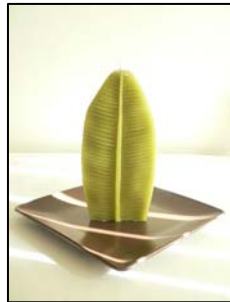

Candles By Chris

Decorative Candles

Christmas Star Votive Candle in Clear Box

Dimensions - 6.5 x 7 x 9 cm
Colours - White Wax Layer With Red Star

Heart Votive Candle in Clear Box

Dimensions - 7.4 x 7.4 x 8.5 cm
Colours - Pale Pink Wax Layer With Bright Pink Heart

Small Votive Candles

Dimensions - 5 x 5 x 6 cm
Colours - Clear Glass- pink, red, white
Frosted Glass - white or pink
This small votives make excellent table or room decoration.

Gift Wrapped Votive Candles

Colours - Red or White

Tri Coloured Orchid Candles

Dimensions - 9.5 x 27 x 6.5 cm (box)
9 x 9 x 5 cm (orchids)

Colours - As shown

Lotus Leaf Candle - Large

Dimensions - 3 x 19 x 15 cm

Colours - Leaf Green

Banana Leaf Candle - Large

Dimensions - 3 x 23 x 11 cm

Colours - Leaf Green

Tower Candles - Coloured - Large

Dimensions - 10 x 10 x 20 cm

Colours - Green, Red, Pink, Blue

4 Floating Orchid Candles

Dimensions - 12.5 x 12.5 x 5.5 cm (box)
6 x 6 x 5 cm (orchids)