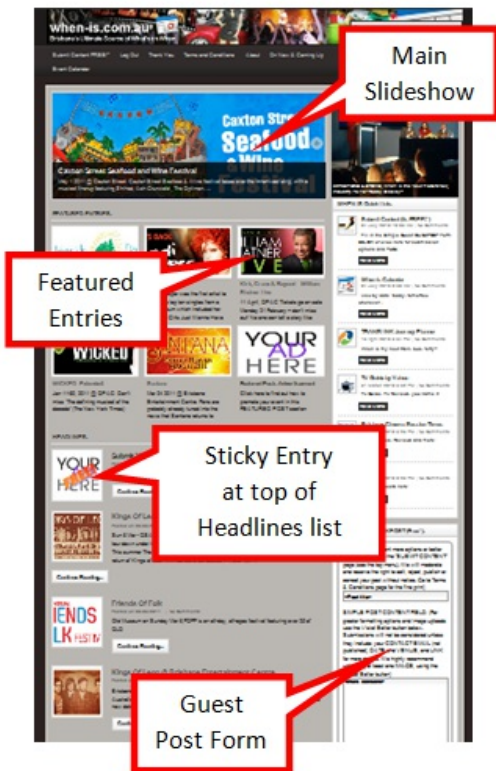

Here you can contribute your own event or other relevant interesting content. Could be a gig, a business function, an astrological phenomenon, whatever! Whether you have your local flea market or school fete to promote, or you want to highlight the Queen's visit, or you're a DJ or nightclub, you are welcome to submit details either by: