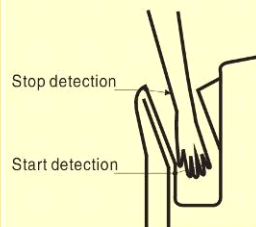

Experience the difference of the High-speed Hand Dryer ease of use and comfort.

Advanced Features

1 Independent air ducts

- Distinction Airflow from the drain completely.
- Water does not enter main unit.

2 Upper and lower sensors

- Prevents water from blowing back towards the user.

3 Easy-to-use angle

- Comfortable angle and position for ease of use.

The *new* name in Jet Hand Dryer Technology

Brushless motor

Microcomputer control

Inside

Filter

Drain trunk

The fastest, most hygienic hand dryer

Other Drying Methods

Paper Towels

Very costly

Traditional Hand Dryers

Too Slow

JetOz - The New Name in Jet Hand Dryers Technology

Features:

Drying time 5~7 Seconds

Wind speed 342kph

➤ **Infrared sensors: non-contact drying, clean & sanitary**

One sensor located at the bottom of the open mouth which fully detects inserted hands and initiates the airflow. Another sensor located at the top of the open mouth can sense when hands withdraw, automatically stopping the airflow. Hands don't touch any part of the unit.