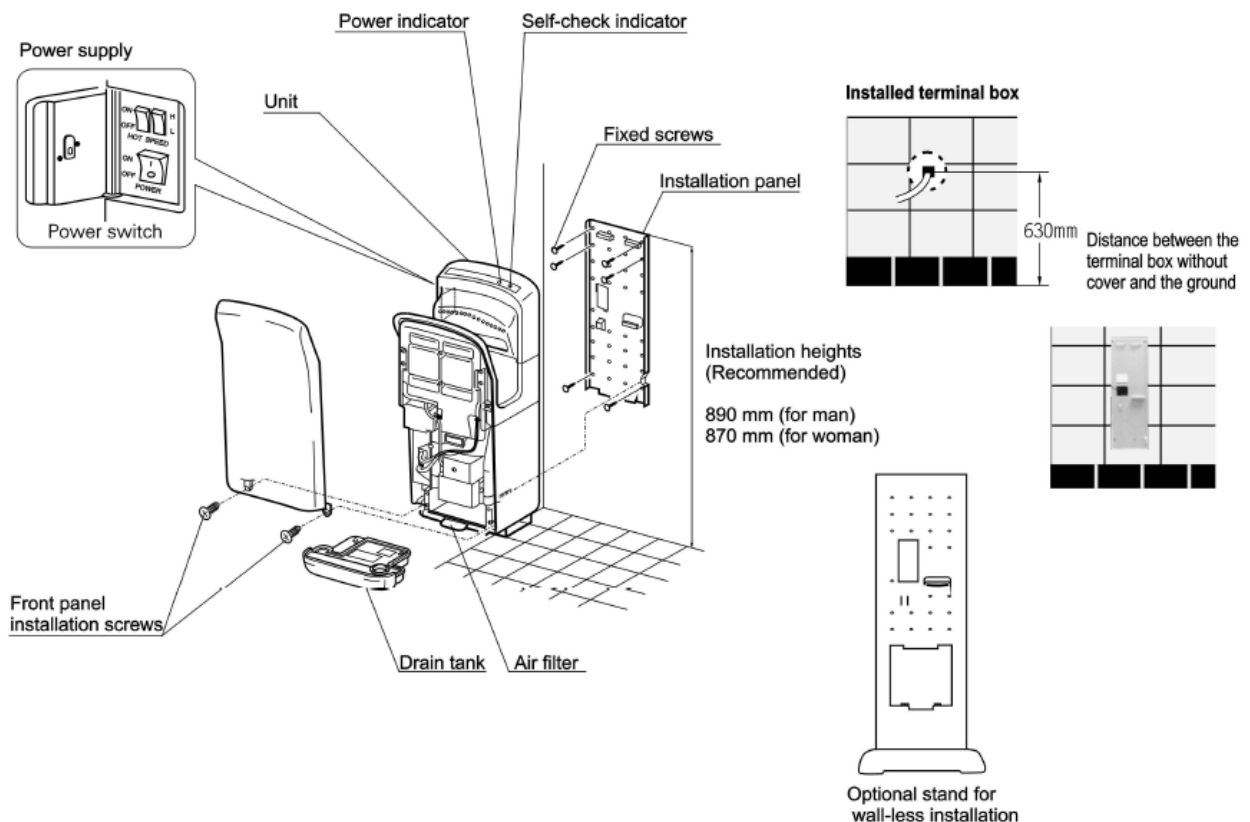

JetOz Powerful, Environmentally Friendly Green Choice, Easy Install, Long Life Span

Specification:

Rated voltage	AC220~240V	Motor type	Brushless motor
Input power	1650W	Protection time	IPx4
Wind velocity	342kph	Induction method	IR Blocking
Heating power	900W	Motor power	750W
Dimensions	330x220x687mm	Net weight	11kg

Installation:

Please note: Read the installation manual thoroughly before beginning installation ensure the unit installed safely and correctly.