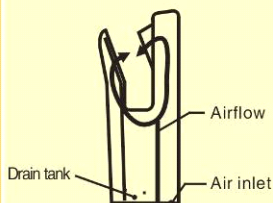

Experience the difference of the High-speed Hand Dryer ease of use and comfort.

Advanced Features

1 Independent air ducts

- Distinction Airflow from the drain completely.
- Water does not enter main unit.

2 Upper and lower sensors

- Prevents water from blowing back towards the user.

3 Easy-to-use angle

- Comfortable angle and position for ease of use.

The *new* name in Jet Hand Dryer Technology

Brushless motor