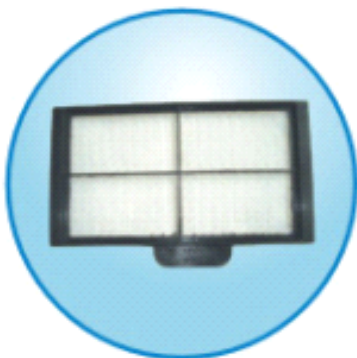

Others

➤ Drain tank: water collection for prevention of splashing on floor

Filter