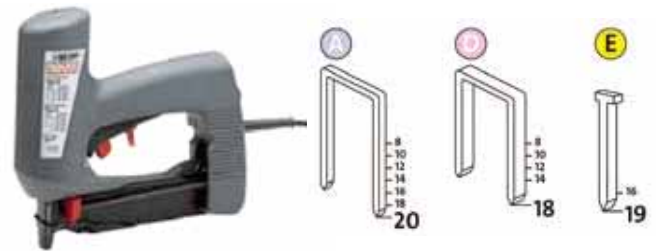

Part No.	Description.	Trade Price \$
031-0351	Novus J214 EA Cordless Tacker	\$144.00

Novus Tackers

J-105-EADHG Electric Tacker

Features

The small universal tacker for interior finishing work and decoration. With bottom-loading mechanism and safety lock release for refilling staples quickly and easily. Featuring nozzle for precision handling, snap lock, impact adjustment, distance holder, trigger guard and staple inspection window.

Part No.	Description.	Trade Price \$
031-0333	Novus J-105-EADHG Electric Tacker	\$153.00

J-165-EAD Electric Tacker

Features

The extremely low-recoil, universal tacker for professional upholstery, insulation work and panelling with tongue-and-groove clips. With long nozzle for precision fastening at hard-to-reach places. Featuring rear-loading mechanism with integrated staple pusher, snap lock, multistroke function, impact power adjuster and staple inspection window.