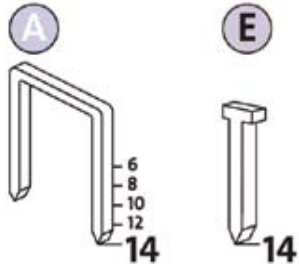

J-214-EA Cordless Tacker

Features

The practical cordless tacker with soft-touch handle for all fastening jobs without access to a power socket in decoration, around the home and in DIY applications.

With blank firing guard for added safety, practical LED light for illuminating the work area, bottom-loading mechanism, impact power adjuster and staple inspection window. Supplied with two rechargeable batteries and charger in a case.