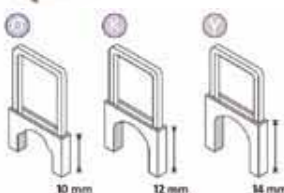

Part No.	Description.	Trade Price $
030-0422	Novus J-19-OKY Cable Tacker	$94.80

All Prices are + GST - Prices may change without notice

PH: 1300Toolfix (8665349) Fax: (02) 9877 8250

www.toolfix.com.au Email: sales@toolfix.com.au