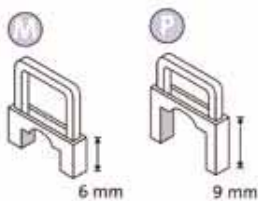

Novus Cable Tackers