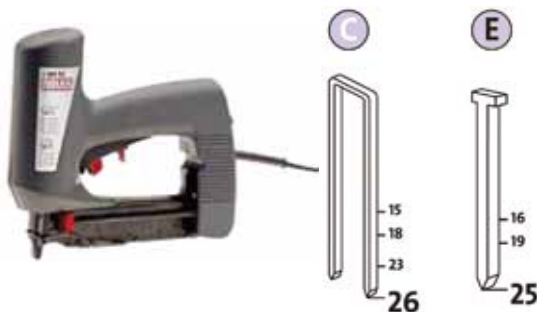

Part No.	Description.	Trade Price \$
031-0351	Novus J214 EA Cordless Tacker	\$144.00

Novus Tackers

J-105-EADHG Electric Tacker

Features

The small universal tacker for interior finishing work and decoration. With bottom-loading mechanism and safety lock release for refilling staples quickly and easily. Featuring nozzle for precision handling, snap lock, impact adjustment, distance holder, trigger guard and staple inspection window.

Part No.	Description.	Trade Price \$
031-0333	Novus J-105-EADHG Electric Tacker	\$153.00

J-165-EAD Electric Tacker

Features

The extremely low-recoil, universal tacker for professional upholstery, insulation work and panelling with tongue-and-groove clips. With long nozzle for precision fastening at hard-to-reach places. Featuring rear-loading mechanism with integrated staple pusher, snap lock, multistroke function, impact power adjuster and staple inspection window.

Part No.	Description.	Trade Price \$
031-0326	Novus J-165-EA Electric Tacker	\$330.30.00

J-165-EC Electric Tacker

Features

Using narrow crown staples and nails up to 30 mm, this professional electric tacker the ideal choice for panelling work with and without standard panelling clips. With long nozzle for precision fastening at hard-to-reach places. Featuring rear-loading mechanism, snap lock, multistroke function, impact adjustment and staple inspection window.

Part No.	Description.	Trade Price \$
031-032	Novus J-165-EC Electric Tacker	\$354.20

J-171 Electric Tacker

Features

The extremely low-recoil panelling tacker is also suitable for fastening standard panelling clips. With long nozzle for precision results. Featuring rear-loading mechanism with integrated staple pusher, snap lock, multistroke function, impact adjustment and staple inspection window.