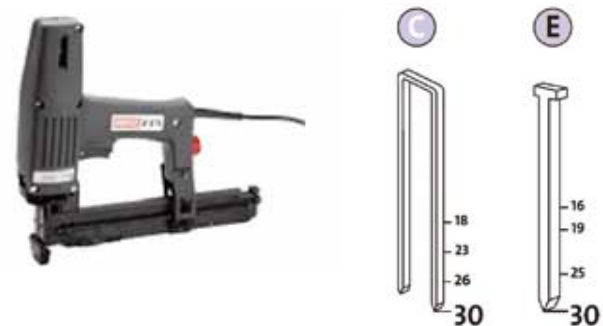

Part No.	Description.	Trade Price \$
031-0326	Novus J-165-EA Electric Tacker	\$330.30.00

J-165-EC Electric Tacker

Features

Using narrow crown staples and nails up to 30 mm, this professional electric tacker the ideal choice for panelling work with and without standard panelling clips. With long nozzle for precision fastening at hard-to-reach places. Featuring rear-loading mechanism, snap lock, multistroke function, impact adjustment and staple inspection window.

Part No.	Description.	Trade Price \$
031-032	Novus J-165-EC Electric Tacker	\$354.20

J-171 Electric Tacker

Features

The extremely low-recoil panelling tacker is also suitable for fastening standard panelling clips. With long nozzle for precision results. Featuring rear-loading mechanism with integrated staple pusher, snap lock, multistroke function, impact adjustment and staple inspection window.

Part No.	Description.	Trade Price \$
031-0061	Novus J-171 Electric Stapler	\$520.20

Staples

Type	Part No.	Description.	Pkt	Trade Price \$
A52	042-0355	A53 Series Staples 6mm	2000	\$9.60
	042-0356	A53 Series Staples 8mm - Superhard	2000	\$12.60
	042-0458	A53 Series Staples 10mm - Stainless Steel	1000	\$31.40
	042-0518	A53 Series Staples 10mm - Superhard	5000	\$22.90
	042-0358	A53 Series Staples 12mm - Superhard	1000	\$7.30
	042-0360	A53 Series Staples 18mm - Superhard	1000	\$9.10