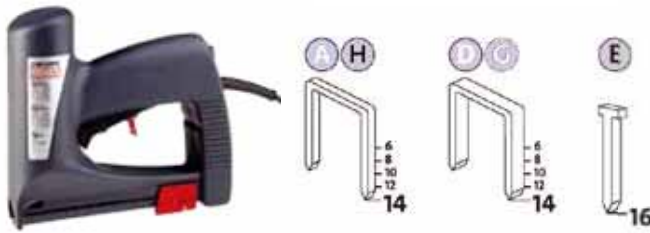

Part No.	Description.	Trade Price \$
031-0351	Novus J214 EA Cordless Tacker	\$144.00

Novus Tackers

J-105-EADHG Electric Tacker

Features

The small universal tacker for interior finishing work and decoration. With bottom-loading mechanism and safety lock release for refilling staples quickly and easily. Featuring nozzle for precision handling, snap lock, impact adjustment, distance holder, trigger guard and staple inspection window.

Part No.	Description.	Trade Price \$
031-0333	Novus J-105-EADHG Electric Tacker	\$153.00

J-165-EAD Electric Tacker

Features

The extremely low-recoil, universal tacker for professional upholstery, insulation work and panelling with tongue-and-groove clips. With long nozzle for precision fastening at hard-to-reach places. Featuring rear-loading mechanism with integrated staple pusher, snap lock, multistroke function, impact power adjuster and staple inspection window.