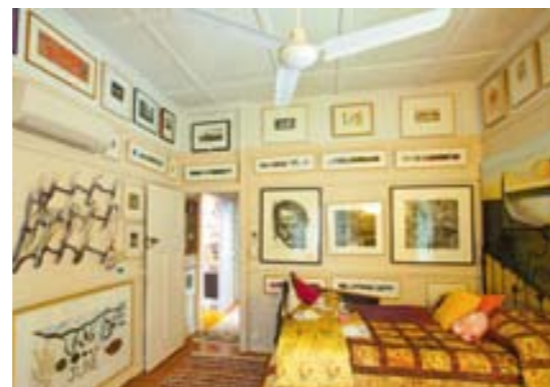

## A work of art

The owners of this home have eclectic tastes and a passion for art — both reflected in this unusual and eye-catching bathroom

**UNUSUAL** paint colours of pinks and reds against a backdrop of grey/green porcelain wall tiles ensure that this bathroom makes a bold style statement.

The bathroom is located in an old Queenslander home that has had many incarnations. The previous bathroom had already been renovated but it wasn't in keeping with the style of the rest of the home, nor did it suit the preferred style of décor of the owners.

So it was out with the old and in with the new — after a fashion. While this bathroom is a new creation, it relies strongly on a touch of the past, with the 1930s-style pendant lights and the striking cathedral-style antique mirror that is a dominant feature in the room.

A large, open shower with slumped-glass fixed panels, a double-bowl vanity unit and modern, streamlined tapware ensure this bathroom is not just about good looks — it's also very practical. The modern toilet suite is teamed with an old-style railway towel rack, just to keep that element of visual surprise going.