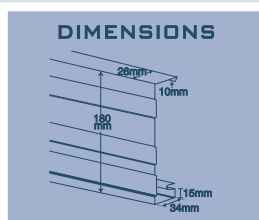

STEEL FASCIA DURAKOTE® 25% GLOSS

White, Heritage Red, Smooth Cream, Merino, Jasmin Brown, Slate Grey, Iron Grey, Mountain Blue, Tuscan Red, Sandlewood, Dusk, Off White, Birch, Gull Grey, Armour Grey, Bushsmoke, Mist Green, Rivergum, Caulfield Green, Attic, Monolith, Ebony.

FASCIA COVER DURAKOTE® 25% GLOSS

As per all Steel Fascia Colours + Brown.

ROLLFORM DOWNPIPE 100 x 50MM

FLOW RATE:
100 x 50mm
Volume in 1.8m length 9 litres.
Flow Capacity 3.5 litres per second.

ROLLFORM DOWNPIPE 100 x 75MM

FLOW RATE:
100 x 75mm
Volume in 1.8m length 13.5 litres.
Flow Capacity 4.4 litres per second.

90MM ROUND DOWNPIPE

FLOW RATE:
90mm Round Downpipe
Volume in 1.8m length 11.44 litres.
Flow Capacity 4.2 litres per second.

DOWNPIPE DURAKOTE® 80% GLOSS

Hunter Red, White, Federation Green, Brown, Heritage Red, Smooth Cream, Merino, Jasmin Brown, Slate Grey, Iron Grey, Mountain Blue.

DOWNPIPE DURAKOTE® 25% GLOSS

Heritage Red, Smooth Cream, Merino, Jasmin Brown, Slate Grey, Iron Grey, Mountain Blue, Tuscan Red, Sandlewood, Dusk, Off White, Birch, Gull Grey, Armour Grey, Bushsmoke, Mist Green, Rivergum, Caulfield Green, Attic, Monolith, Ebony.