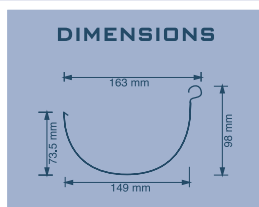

## HALF ROUND

**FLOW RATE:**  
Volume in 1m length with overflow holes 1.5 litres / second.  
2.5 litres / second without overflow holes.  
6.48 litres measured to overflow holes.  
7.16 litres measured to back of gutter.