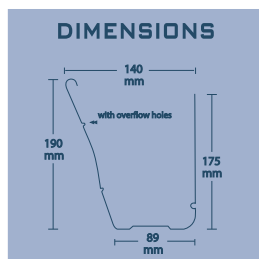

## ROUNDLINE

**FLOW RATE:**  
Volume in 1m length with overflow holes 1.5 litres / second.  
2.5 litres / second without overflow holes.  
6.32 litres measured to overflow holes.  
7 litres measured to back of gutter.

## NU-LINE

**FLOW RATE:**  
Volume in 1m length 5 litres / second.  
12.6 litres measures to overflow holes.