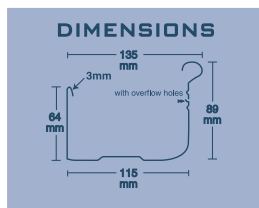

ACE QUAD

FLOW RATE:
Volume in 1m length 1.5 litres / second.
6.2 litres measures to overflow holes.

ACE QUAD 115MM DURAKOTE® 80% GLOSS

Available Slotted or Unslotted.
Hunter Red, White, Federation Green, Brown, Heritage Red, Smooth Cream, Merino, Jasmin Brown, Slate Grey, Iron Grey, Mountain Blue.

ACE QUAD DURAKOTE® 25% GLOSS

Available Slotted or Unslotted.
Heritage Red, Smooth Cream, Merino, Jasmin Brown, Slate Grey, Iron Grey, Mountain Blue, Tuscan Red, Sandlewood, Dusk, Off White, Birch, Gull Grey, Armour Grey, Bushsmoke, Mist Green, Rivergum, Caulfield Green, Attic, Monolith, Ebony.

HALF ROUND

FLOW RATE:
Volume in 1m length with overflow holes 1.5 litres / second.
2.5 litres / second without overflow holes.
6.48 litres measured to overflow holes.
7.16 litres measured to back of gutter.