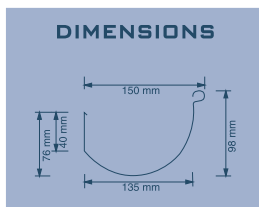

## HALF ROUND

**FLOW RATE:**  
Volume in 1m length with overflow holes 1.5 litres / second.  
2.5 litres / second without overflow holes.  
6.48 litres measured to overflow holes.  
7.16 litres measured to back of gutter.

## ROUNDLINE

**FLOW RATE:**  
Volume in 1m length with overflow holes 1.5 litres / second.  
2.5 litres / second without overflow holes.  
6.32 litres measured to overflow holes.  
7 litres measured to back of gutter.