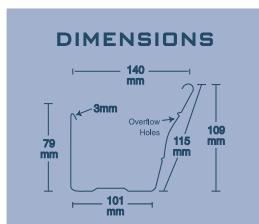

## NU-LINE

**FLOW RATE:**  
Volume in 1m length 5 litres / second.  
12.6 litres measures to overflow holes.

## MINI-LINE

**FLOW RATE:**  
Volume in 1m length 2.5 litres / second.  
7.3 litres measures to overflow holes.